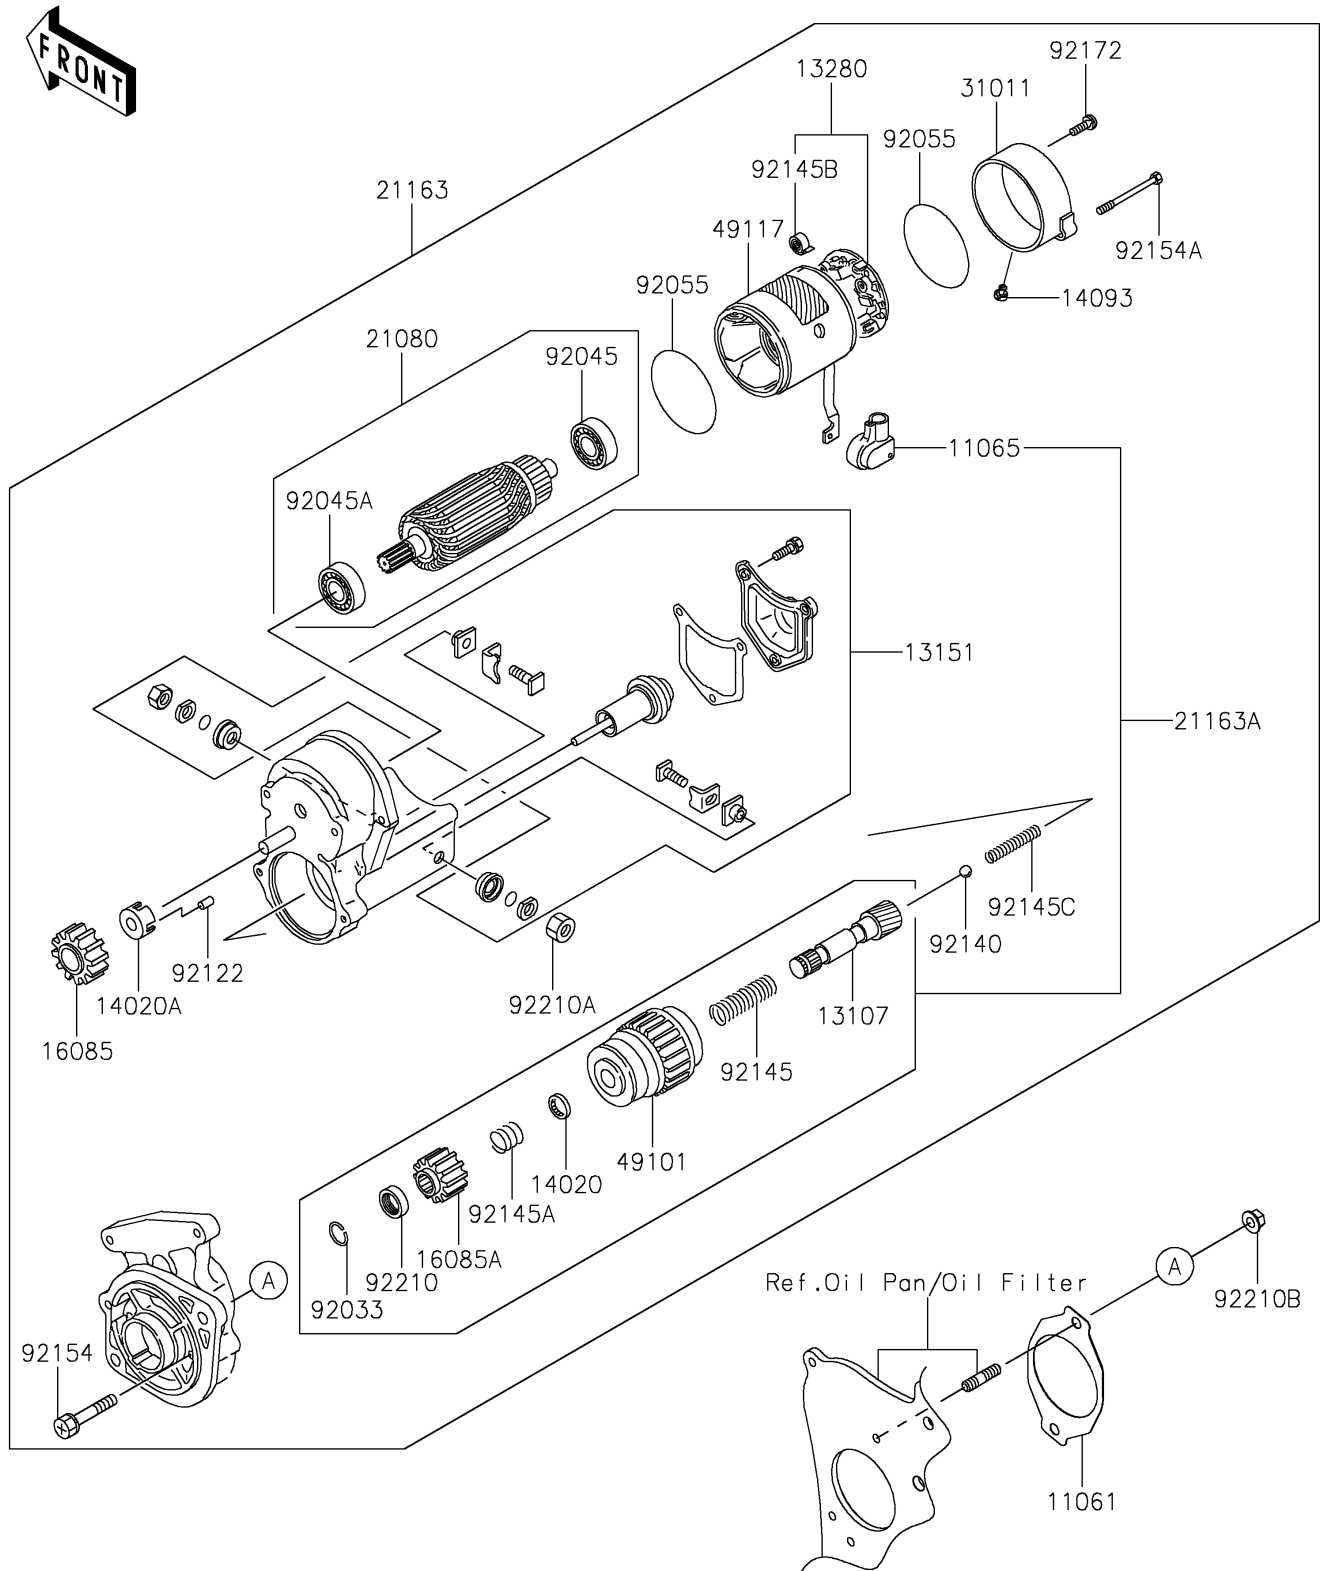

2020 MULE PRO-DX™ EPS DIESEL

PARTS DIAGRAM

Starter Motor

E1840

2020 MULE PRO-DX™ EPS DIESEL

PARTS LIST

Starter Motor

ITEM NAME	PART NUMBER	QUANTITY
-----------	-------------	----------
