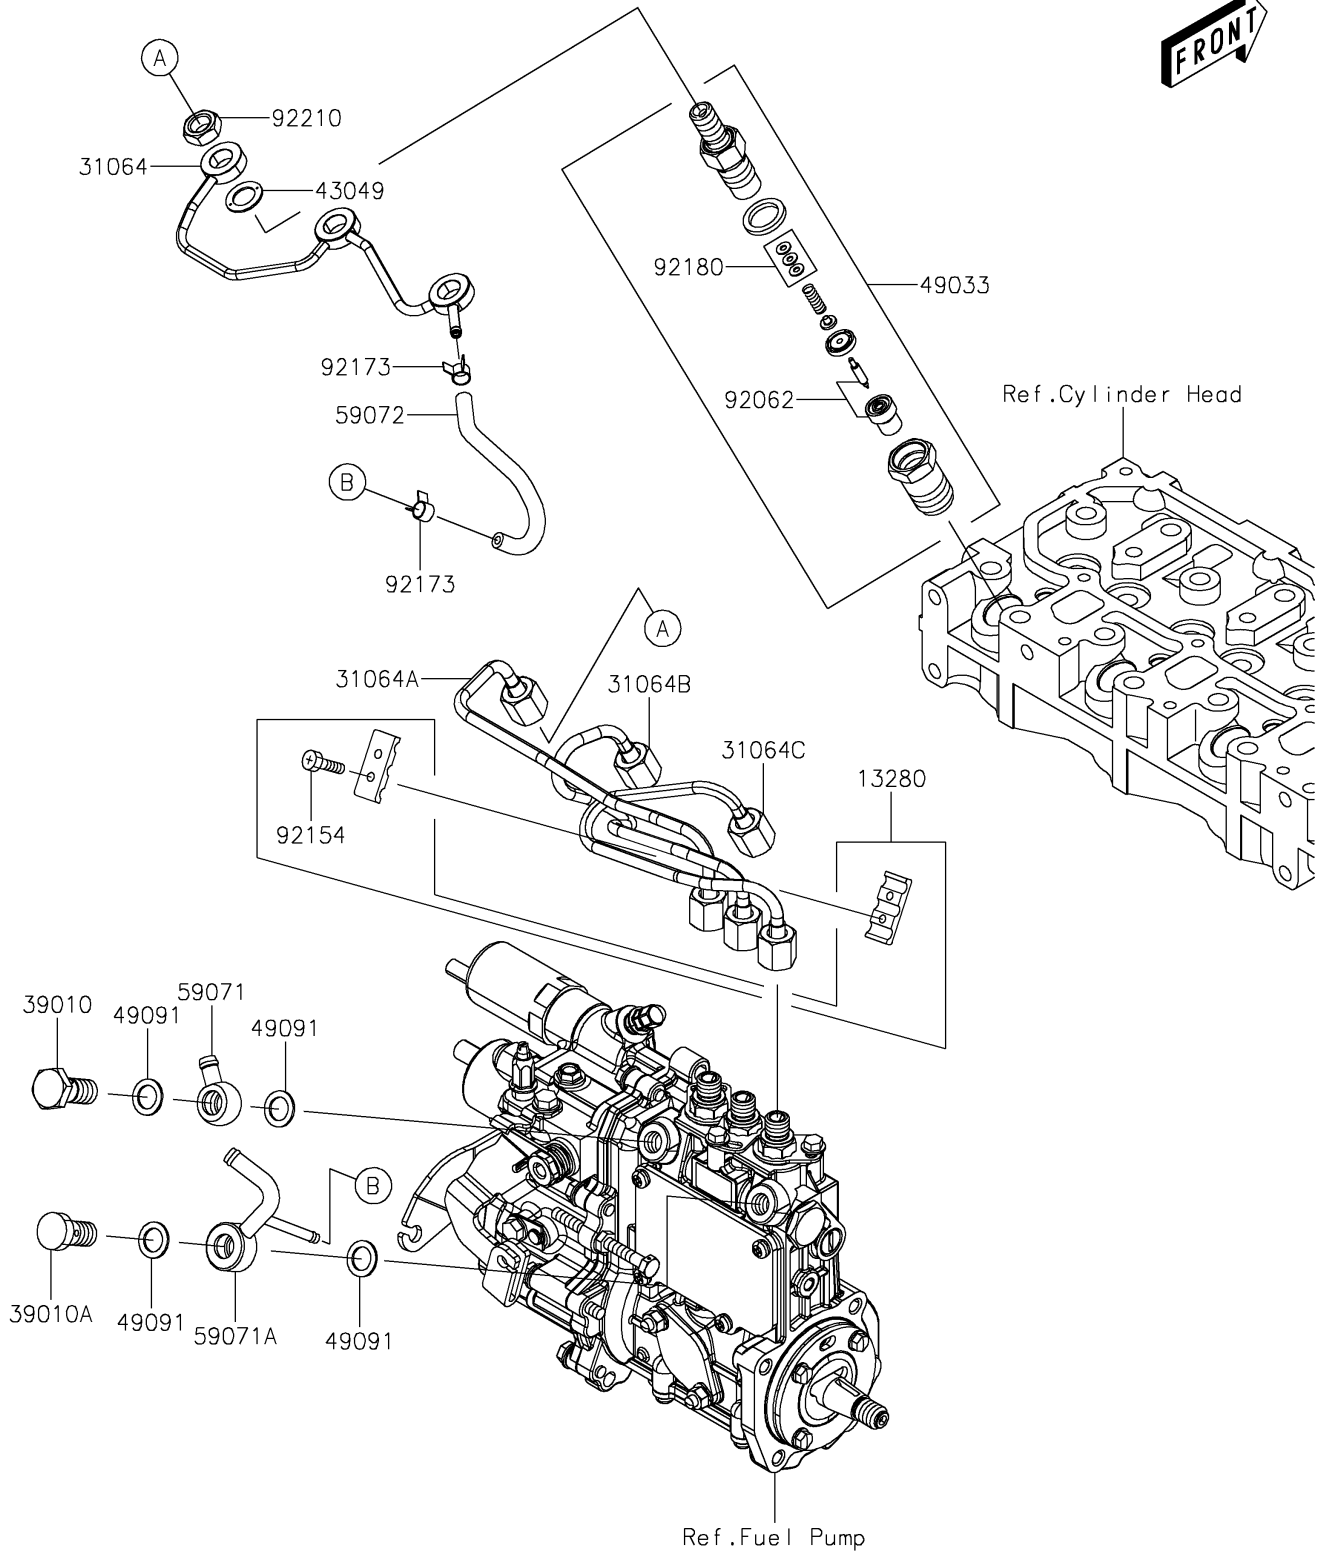

2018 MULE PRO-DX™ EPS DIESEL

PARTS DIAGRAM

Fuel Injection

E1530

2018 MULE PRO-DX™ EPS DIESEL

PARTS LIST

Fuel Injection

ITEM NAME	PART NUMBER	QUANTITY
-----------	-------------	----------
