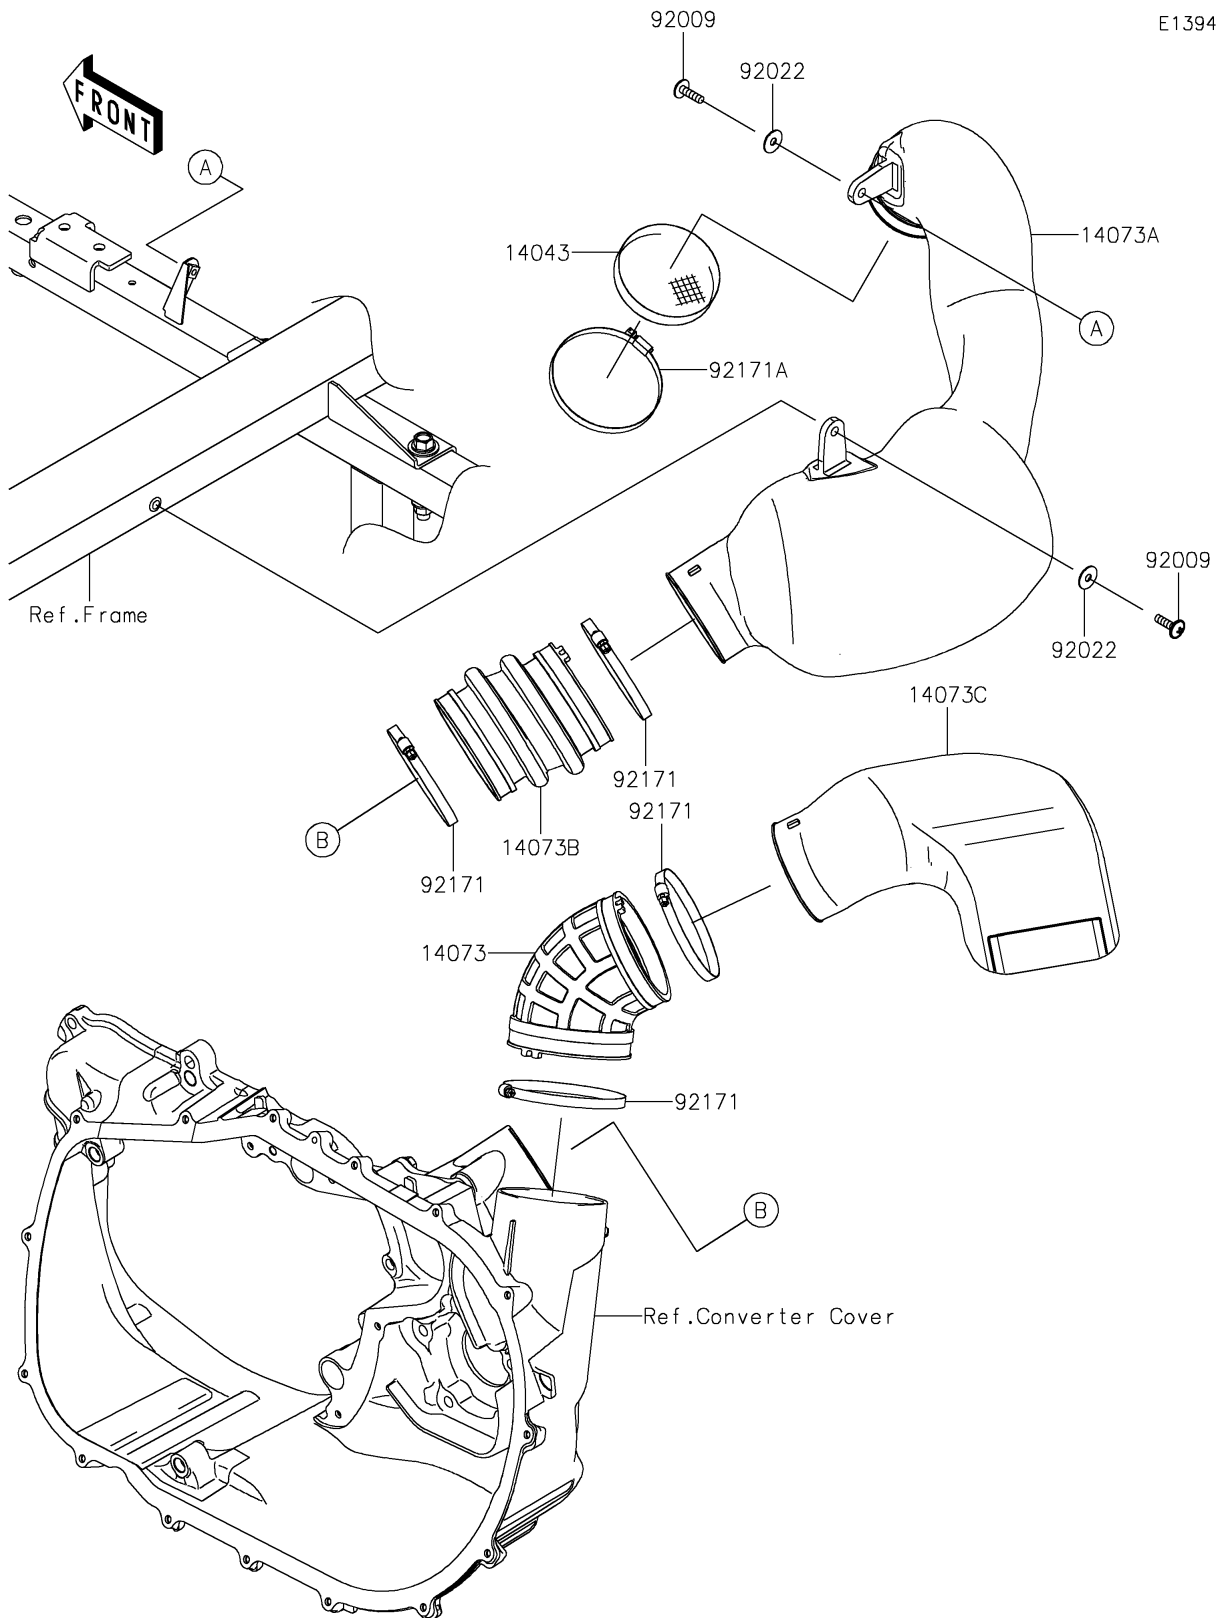

2020 MULE PRO-DX™ EPS DIESEL

PARTS DIAGRAM

Air Cleaner-Belt Converter

2020 MULE PRO-DX™ EPS DIESEL

PARTS LIST

Air Cleaner-Belt Converter

ITEM NAME	PART NUMBER	QUANTITY
-----------	-------------	----------
