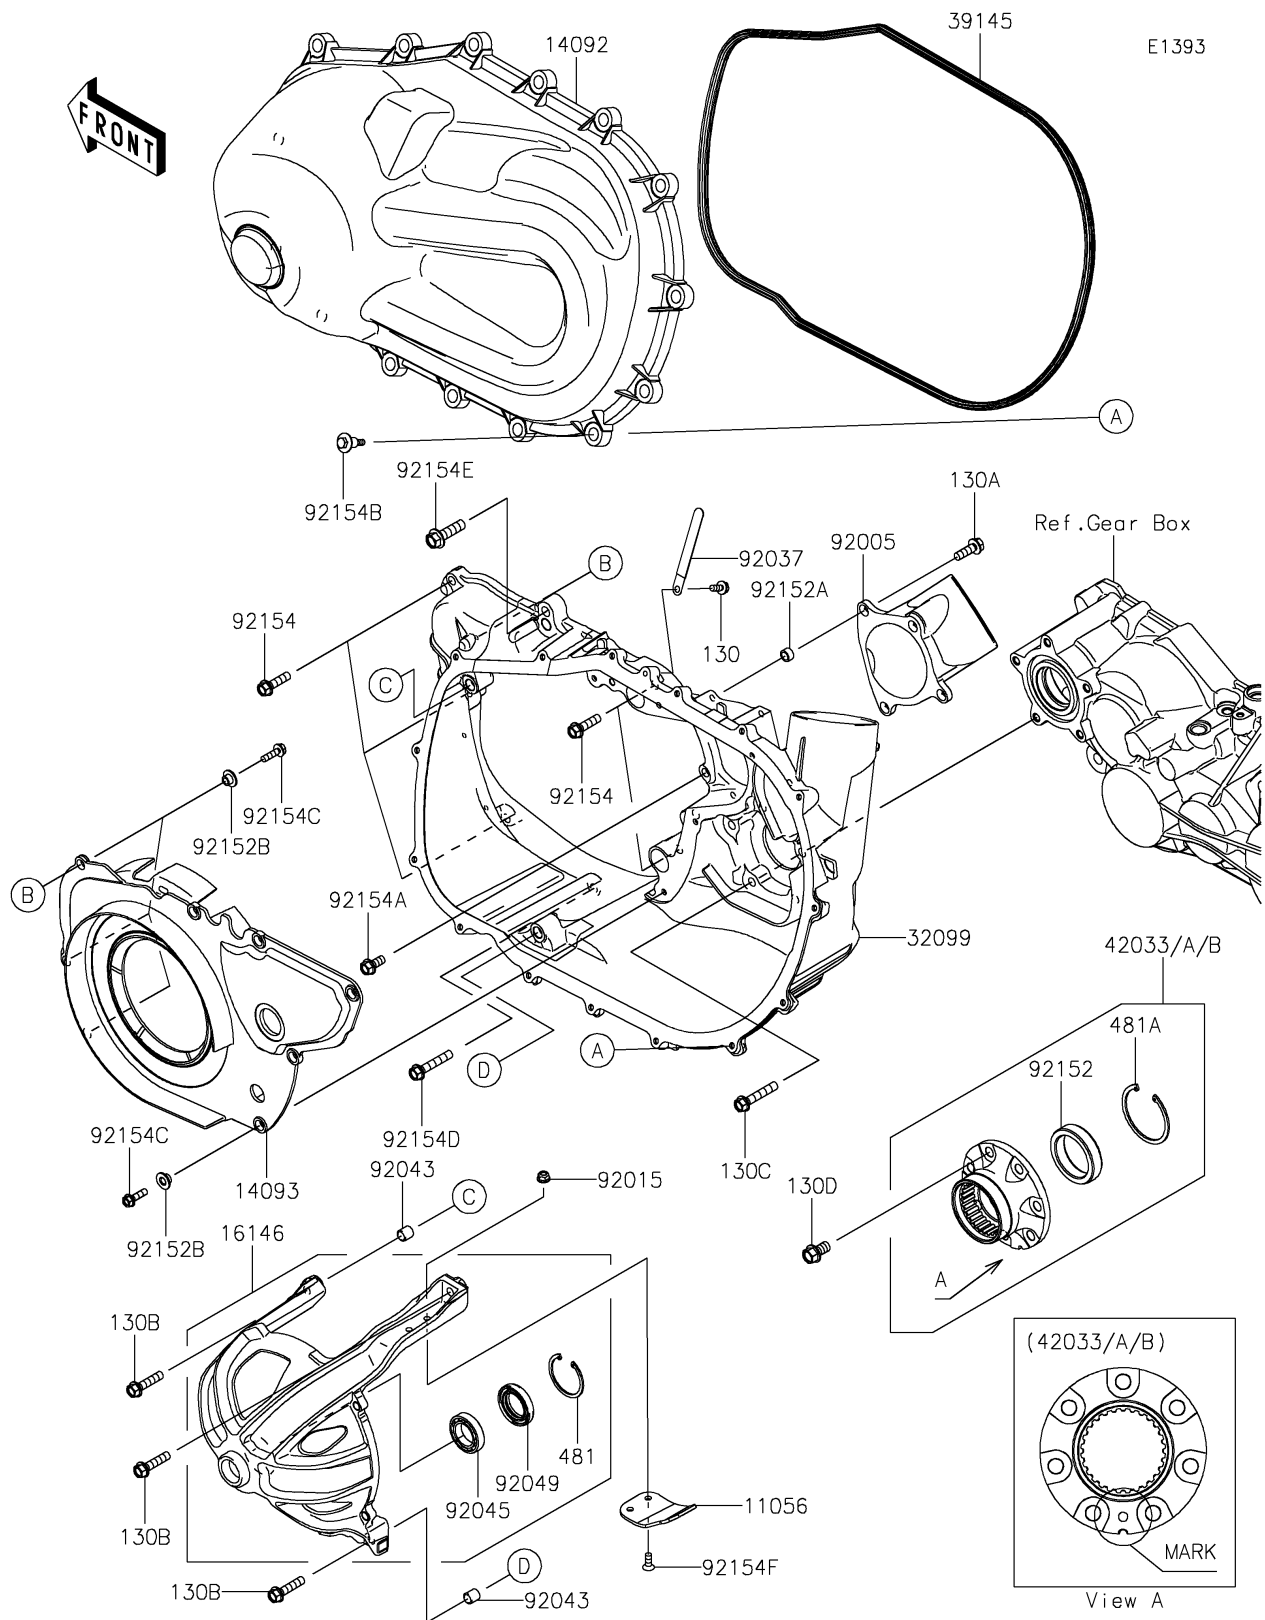

2020 MULE PRO-DX™ EPS DIESEL

PARTS DIAGRAM

Converter Cover

2020 MULE PRO-DX™ EPS DIESEL

PARTS LIST

Converter Cover

ITEM NAME	PART NUMBER	QUANTITY
-----------	-------------	----------
