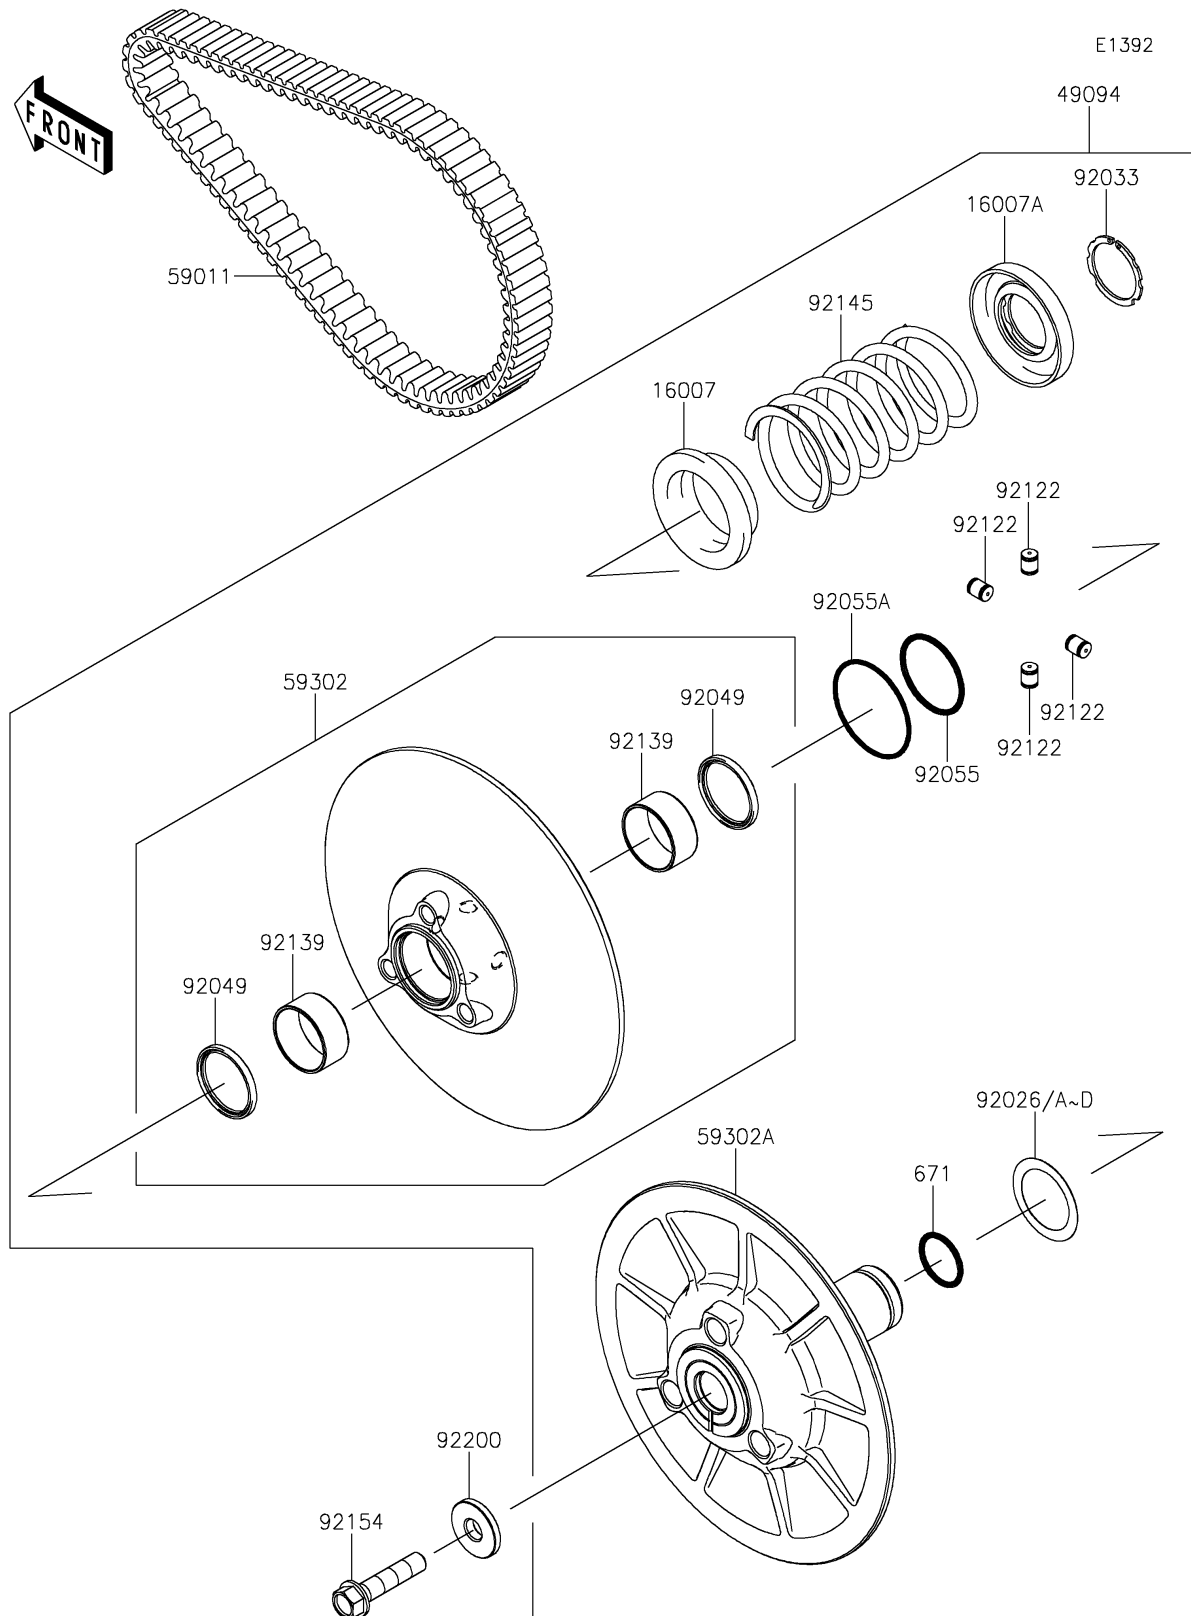

2018 MULE PRO-DX™ EPS DIESEL

PARTS DIAGRAM

Driven Converter/Drive Belt

2018 MULE PRO-DX™ EPS DIESEL

PARTS LIST

Driven Converter/Drive Belt

ITEM NAME	PART NUMBER	QUANTITY
-----------	-------------	----------
