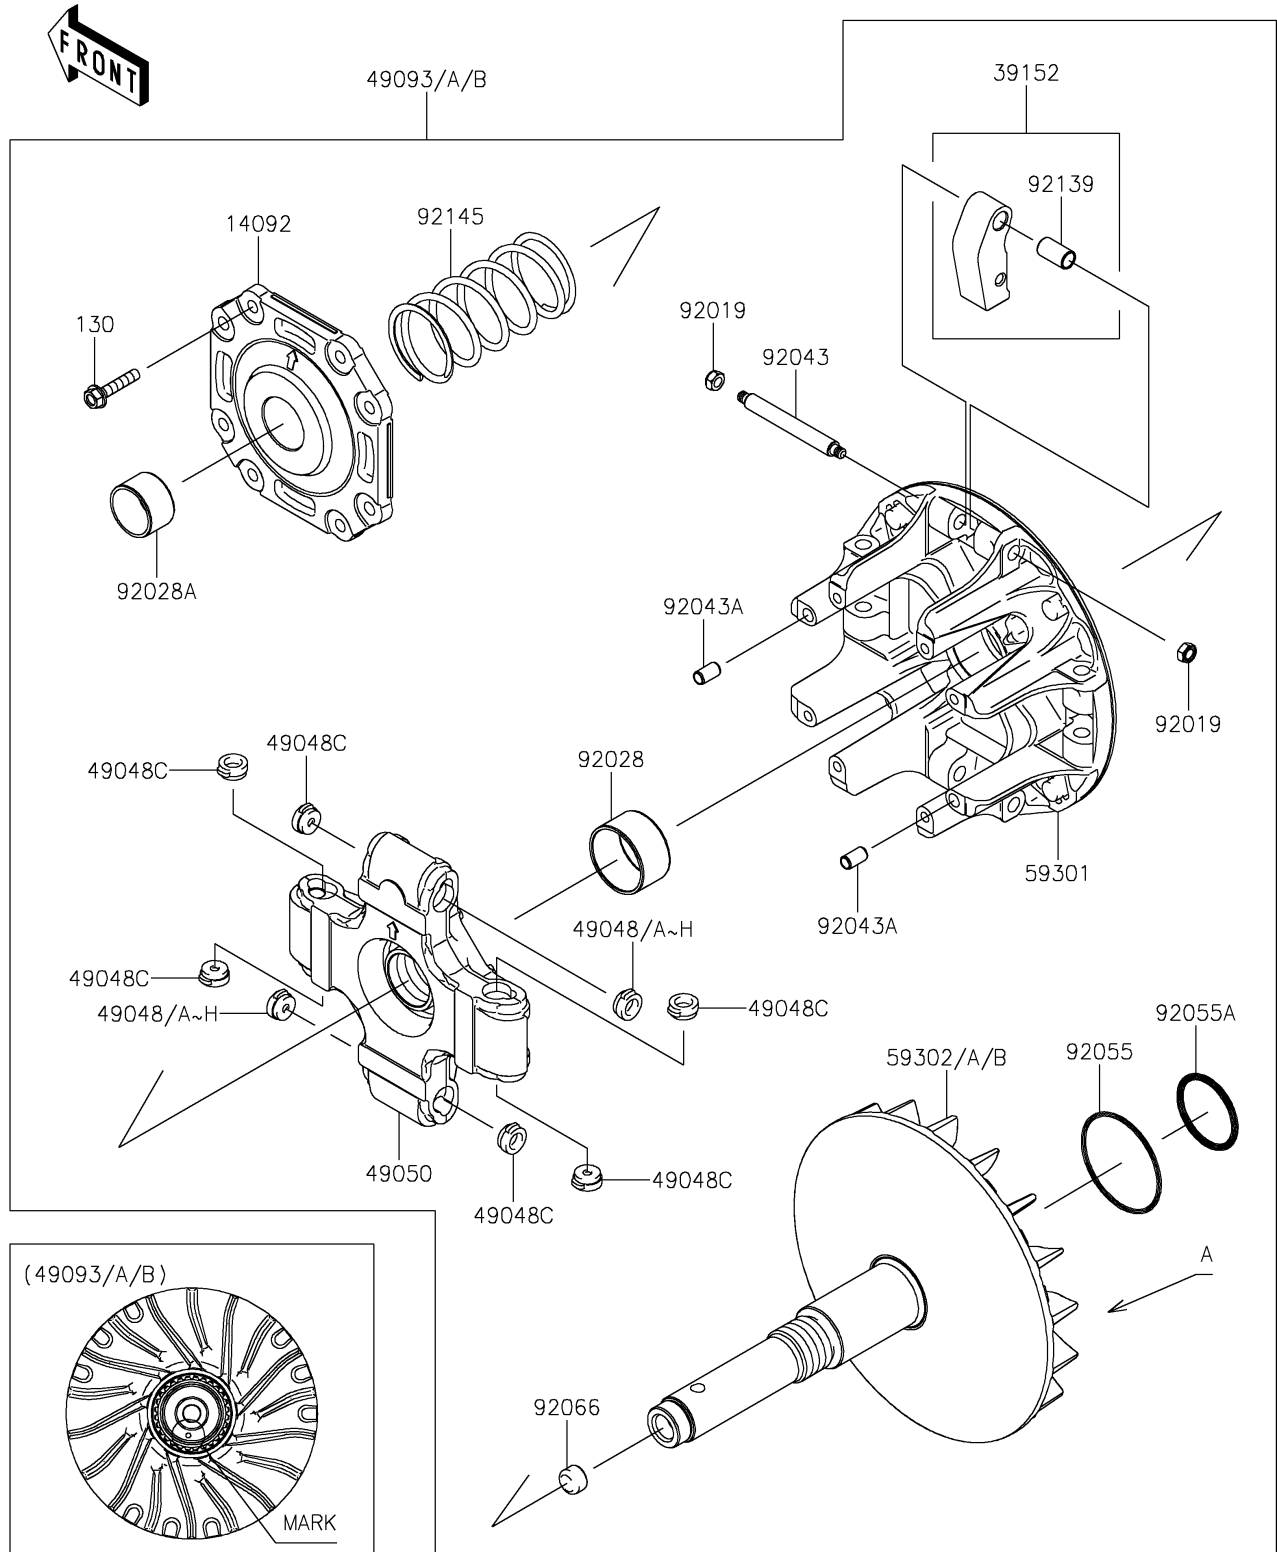

2018 MULE PRO-DX™ EPS DIESEL

PARTS DIAGRAM

Drive Converter

E1391

2018 MULE PRO-DX™ EPS DIESEL

PARTS LIST

Drive Converter

ITEM NAME	PART NUMBER	QUANTITY
BOLT-FLANGED,6X30 (Ref # 130)	130CA0630	8
COVER (Ref # 14092)	14092-1201	1
WEIGHT-RAMP (Ref # 39152)	39152-0043	4
SHOE,T=7.2 (Ref # 49048)	49048-1087	AR
SHOE,T=7.3 (Ref # 49048A)	49048-1088	AR
SHOE,T=7.4 (Ref # 49048B)	49048-1089	AR
SHOE,T=7.5 (Ref # 49048C)	49048-1090	8
SHOE,T=7.6 (Ref # 49048D)	49048-1091	AR
SHOE,T=7.7 (Ref # 49048E)	49048-1092	AR
SHOE,T=7.8 (Ref # 49048F)	49048-1093	AR
SHOE,T=7.9 (Ref # 49048G)	49048-1094	AR
SHOE,T=8.0 (Ref # 49048H)	49048-1095	AR
SPIDER (Ref # 49050)	49050-1083	1
CONVERTER-DRIVE,B MARK,WHITE (Ref # 49093)	49093-0050	1
CONVERTER-DRIVE,A MARK,BLUE (Ref # 49093A)	49093-0069	1
CONVERTER-DRIVE,C MARK,YELLOW (Ref # 49093B)	49093-0070	1
SHEAVE-MOVABLE (Ref # 59301)	59301-0025	1
SHEAVE-COMP,B MARK,WHITE (Ref # 59302)	59302-0092	1
SHEAVE-COMP,A MARK,BLUE (Ref # 59302A)	59302-0093	1
SHEAVE-COMP,C MARK,YELLOW (Ref # 59302B)	59302-0094	1
NUT,LOCK,6MM (Ref # 92019)	92019-008	8
BUSHING (Ref # 92028)	92028-1975	1
BUSHING (Ref # 92028A)	92028-1980	1
PIN (Ref # 92043)	92043-0809	4
PIN,6.2X8X14 (Ref # 92043A)	92043-1263	2
RING-O,59.5X2.4 (Ref # 92055)	92055-0753	1
RING-O,3.5X39.7 (Ref # 92055A)	92055-0789	1
PLUG (Ref # 92066)	92066-0784	1
BUSHING,9X11X19.75 (Ref # 92139)	92139-1103	4

2018 MULE PRO-DX™ EPS DIESEL

PARTS LIST

Drive Converter

ITEM NAME	PART NUMBER	QUANTITY
SPRING (Ref # 92145)	92145-1670	1