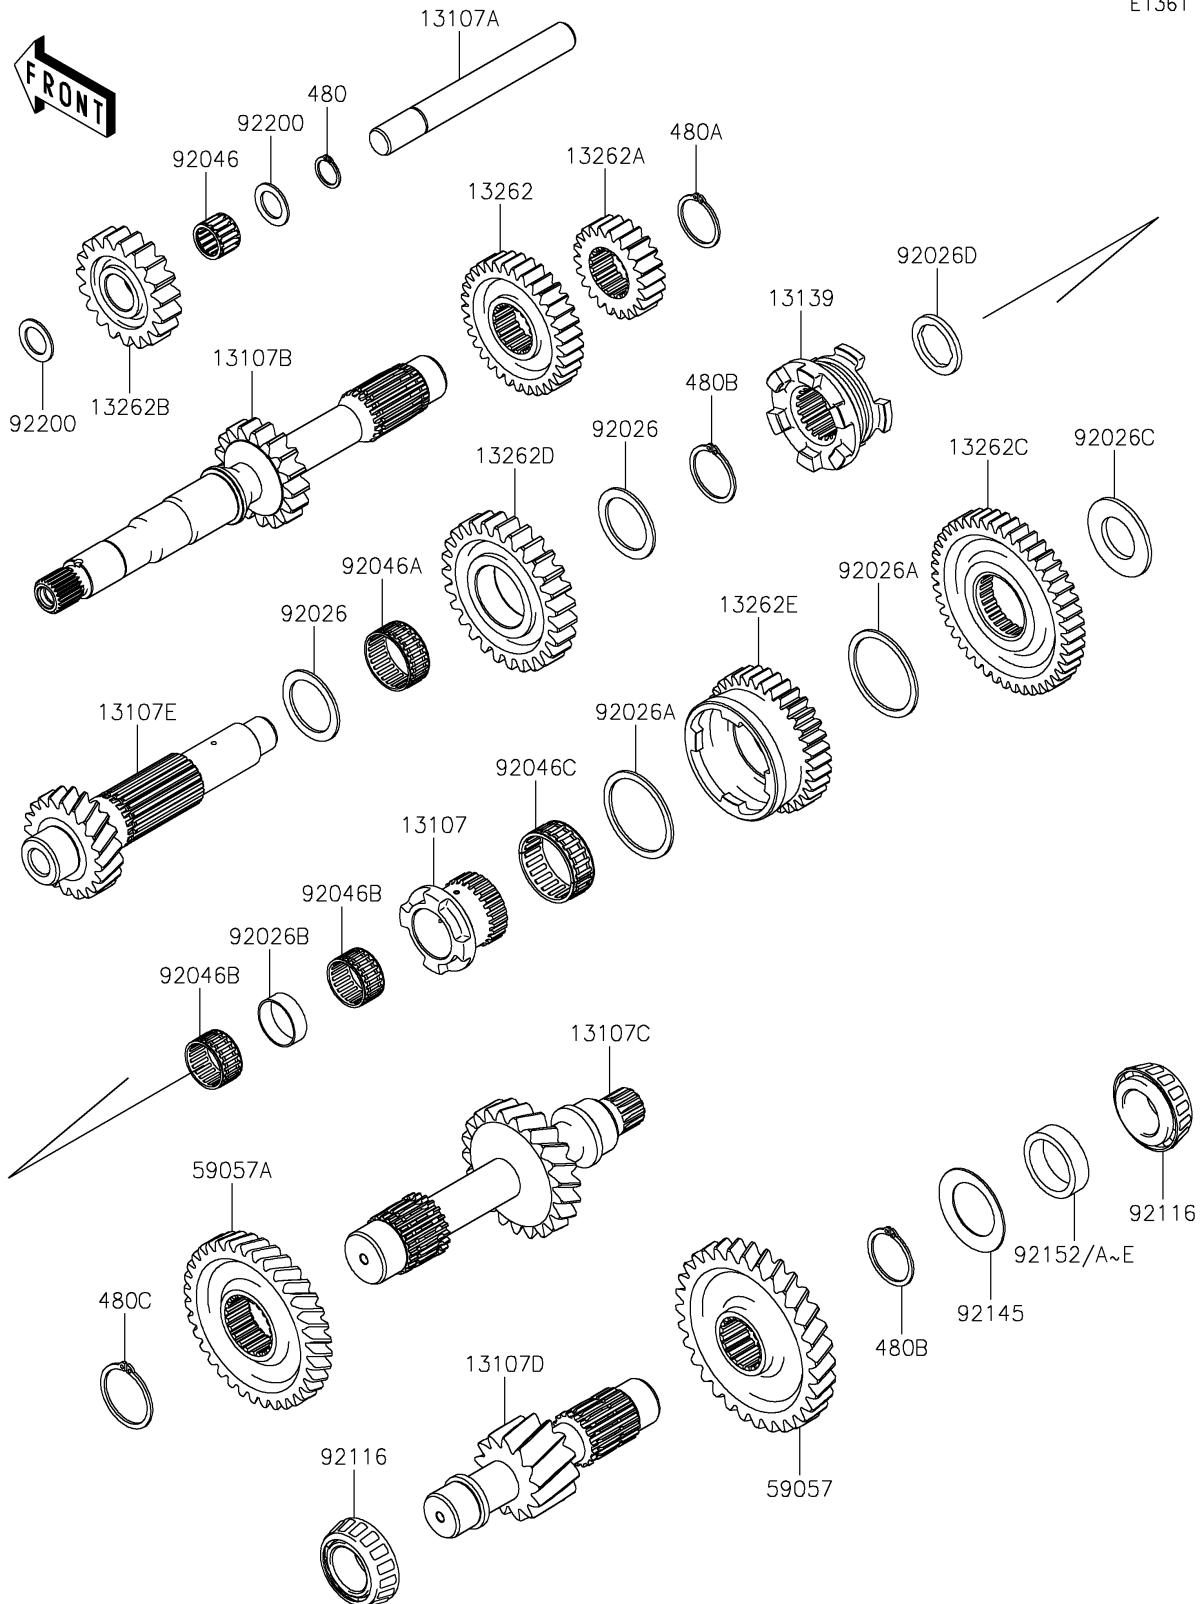

2020 MULE PRO-DX™ EPS DIESEL

PARTS DIAGRAM

Transmission

E1361

2020 MULE PRO-DX™ EPS DIESEL

PARTS LIST

Transmission

ITEM NAME	PART NUMBER	QUANTITY
-----------	-------------	----------
