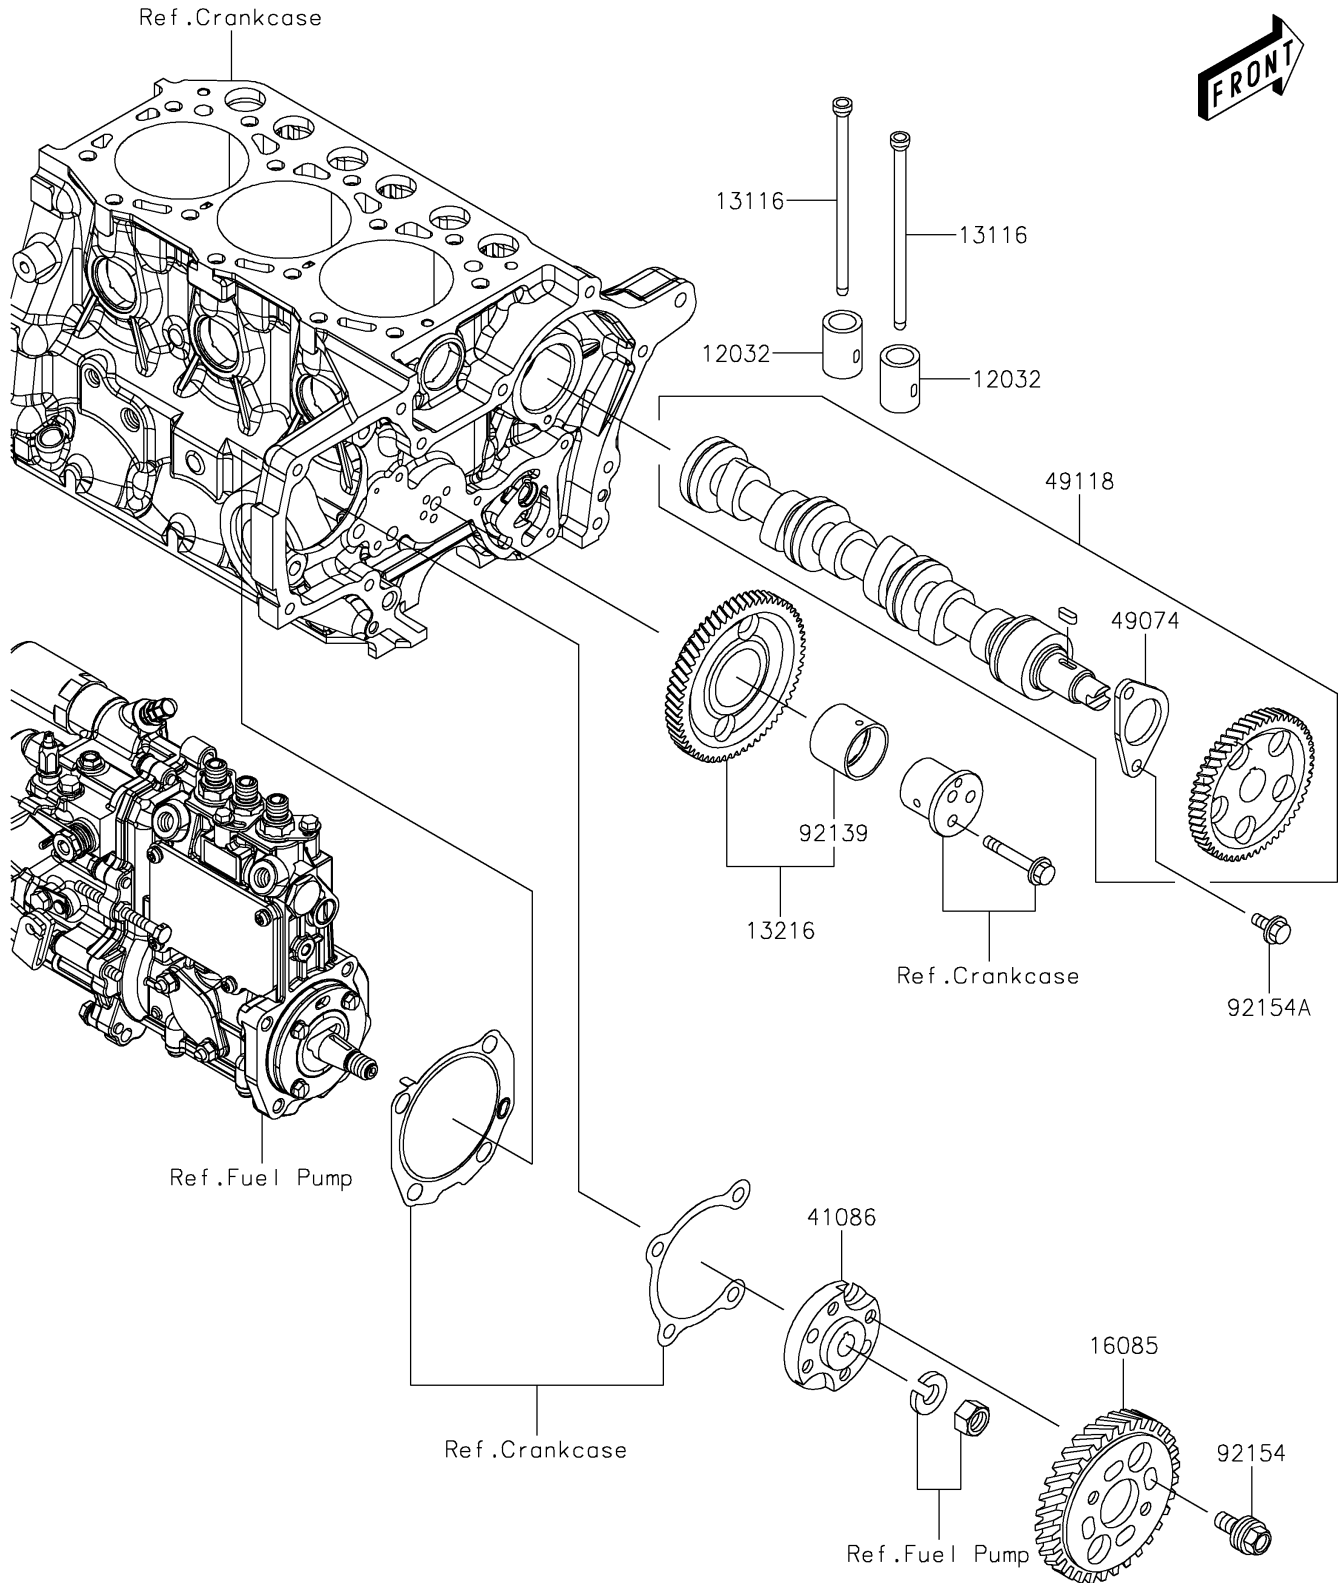

2019 MULE PRO-DX™ EPS DIESEL

PARTS DIAGRAM

Valve(s)/Camshaft(s)

E1211

2019 MULE PRO-DX™ EPS DIESEL

PARTS LIST

Valve(s)/Camshaft(s)

ITEM NAME	PART NUMBER	QUANTITY
TAPPET (Ref # 12032)	12032-0021	6
ROD-PUSH (Ref # 13116)	13116-0726	6
GEAR-COMP,IDLE (Ref # 13216)	13216-0889	1
GEAR,PUMP (Ref # 16085)	16085-0648	1
FLANGE (Ref # 41086)	41086-0723	1
PLATE-THRUST (Ref # 49074)	49074-0004	1
CAMSHAFT-COMP (Ref # 49118)	49118-0864	1
BUSHING,IDLE GEAR (Ref # 92139)	92139-0863	1
BOLT (Ref # 92154)	92154-1996	4
BOLT,FLANGED,6X12 (Ref # 92154A)	92154-1998	2