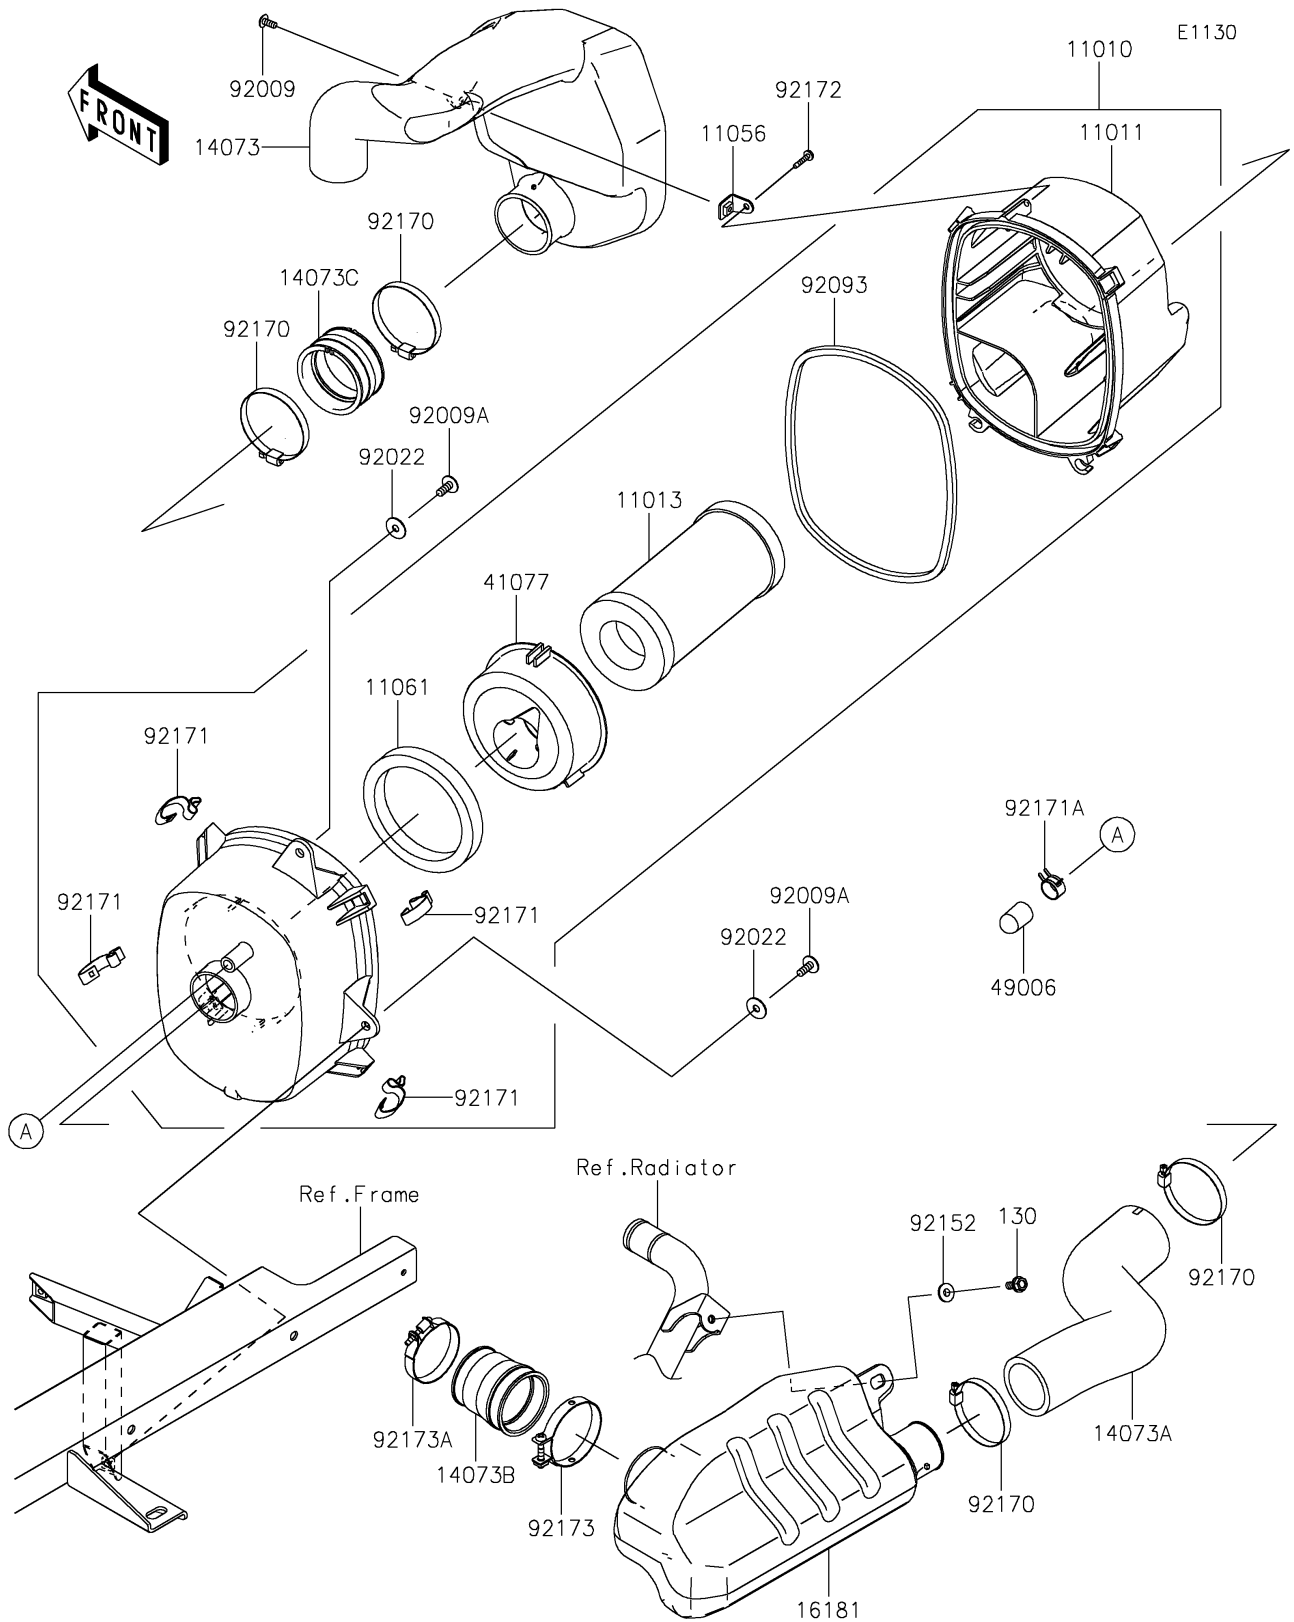

2020 MULE PRO-DX™ EPS DIESEL

PARTS DIAGRAM

Air Cleaner

2020 MULE PRO-DX™ EPS DIESEL

PARTS LIST

Air Cleaner

ITEM NAME	PART NUMBER	QUANTITY
-----------	-------------	----------
