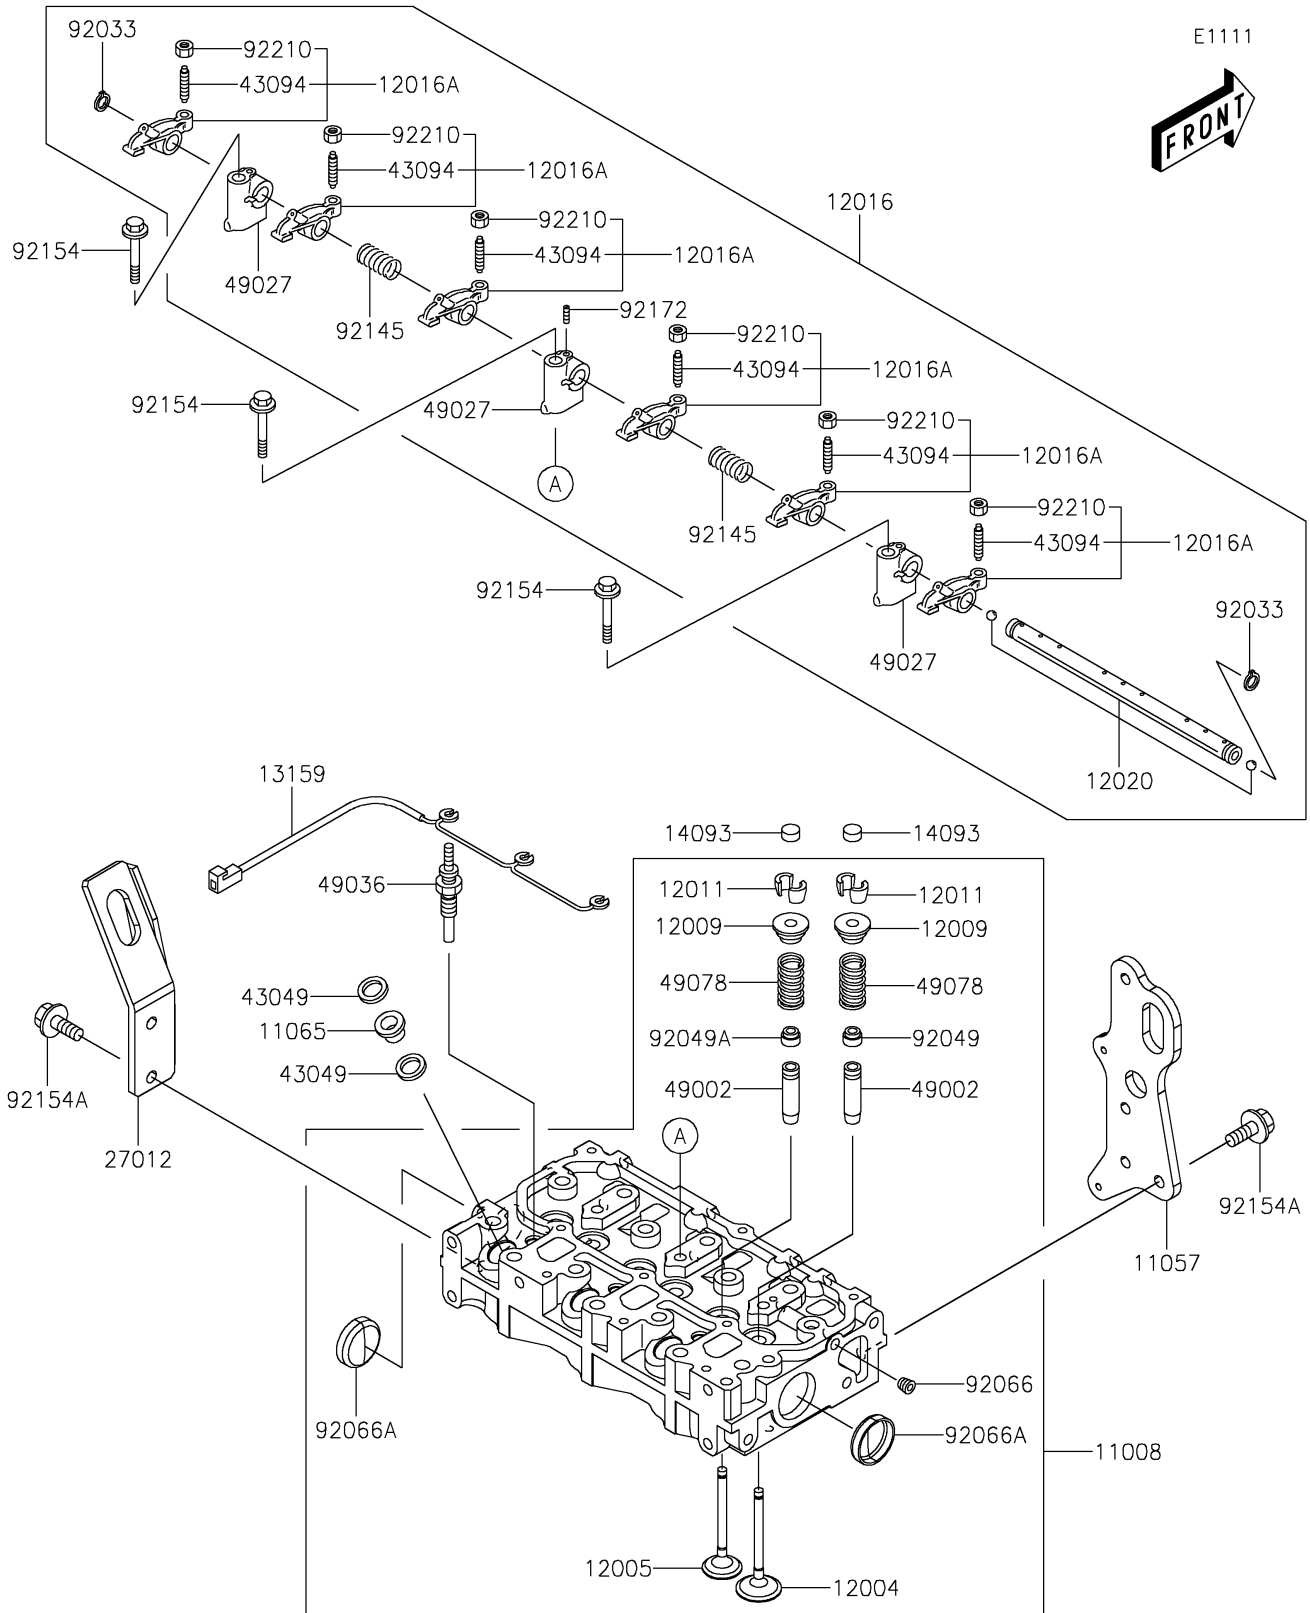

2020 MULE PRO-DX™ EPS DIESEL

PARTS DIAGRAM

Cylinder Head

2020 MULE PRO-DX™ EPS DIESEL

PARTS LIST Cylinder Head

ITEM NAME	PART NUMBER	QUANTITY
-----------	-------------	----------
