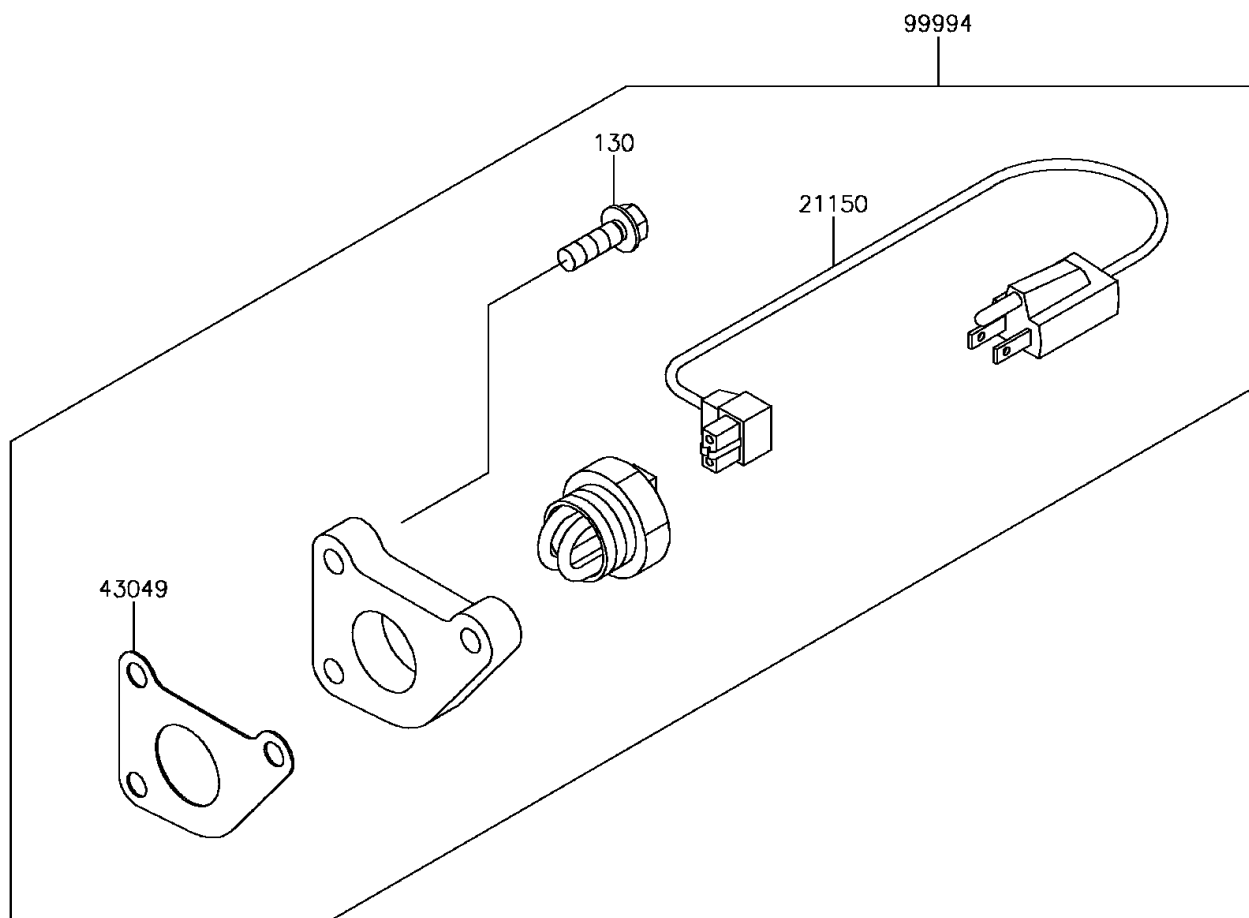

2017 MULE PRO-DXT™ EPS LE DIESEL

PARTS DIAGRAM

Accessory

F2910

2017 MULE PRO-DXT™ EPS LE DIESEL

Kawasaki
Let the Good Times Roll®

PARTS LIST

Accessory

ITEM NAME	PART NUMBER	QUANTITY
-----------	-------------	----------
