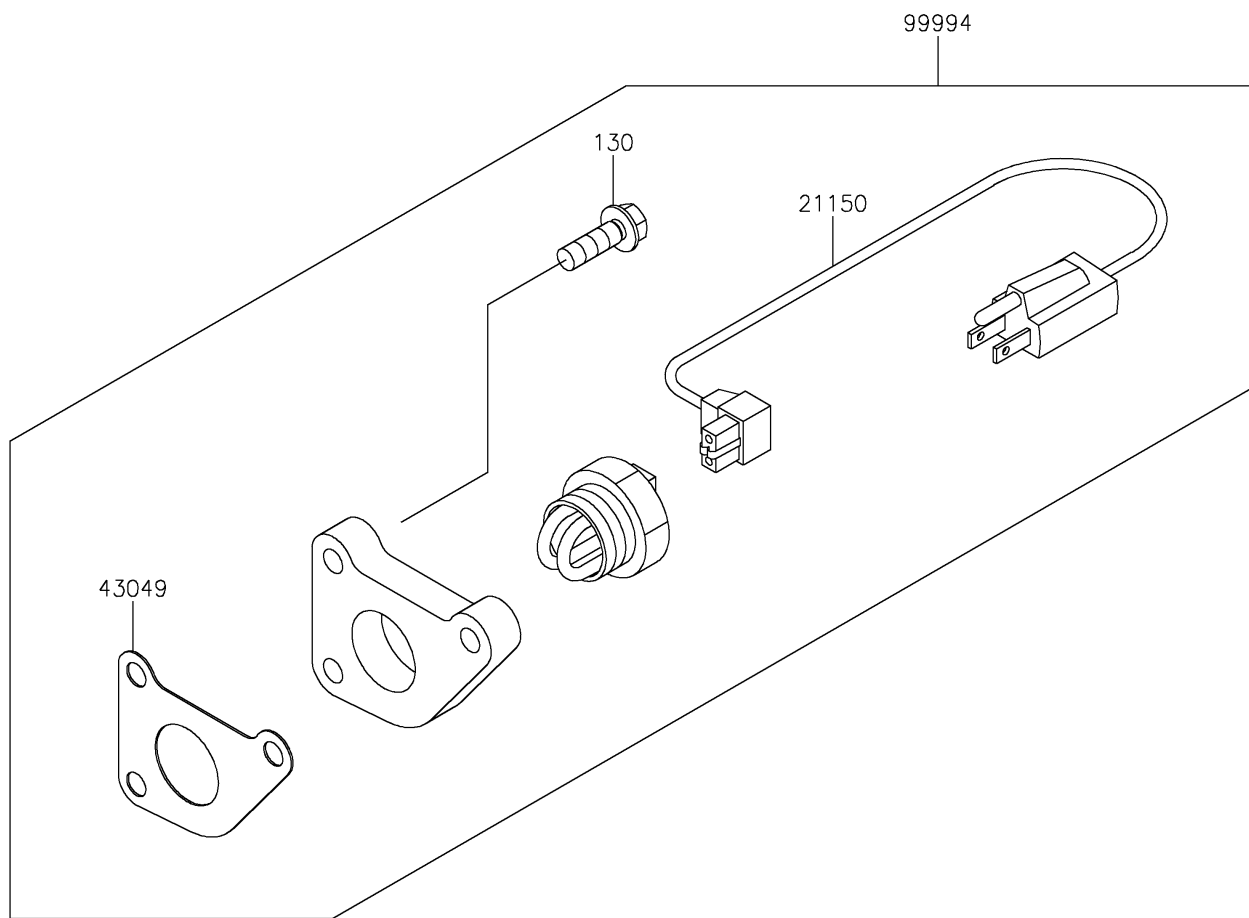

2019 MULE PRO-DXT™ EPS DIESEL

PARTS DIAGRAM

Accessory

F2910

2019 MULE PRO-DXT™ EPS DIESEL

PARTS LIST

Accessory

ITEM NAME	PART NUMBER	QUANTITY
-----------	-------------	----------
