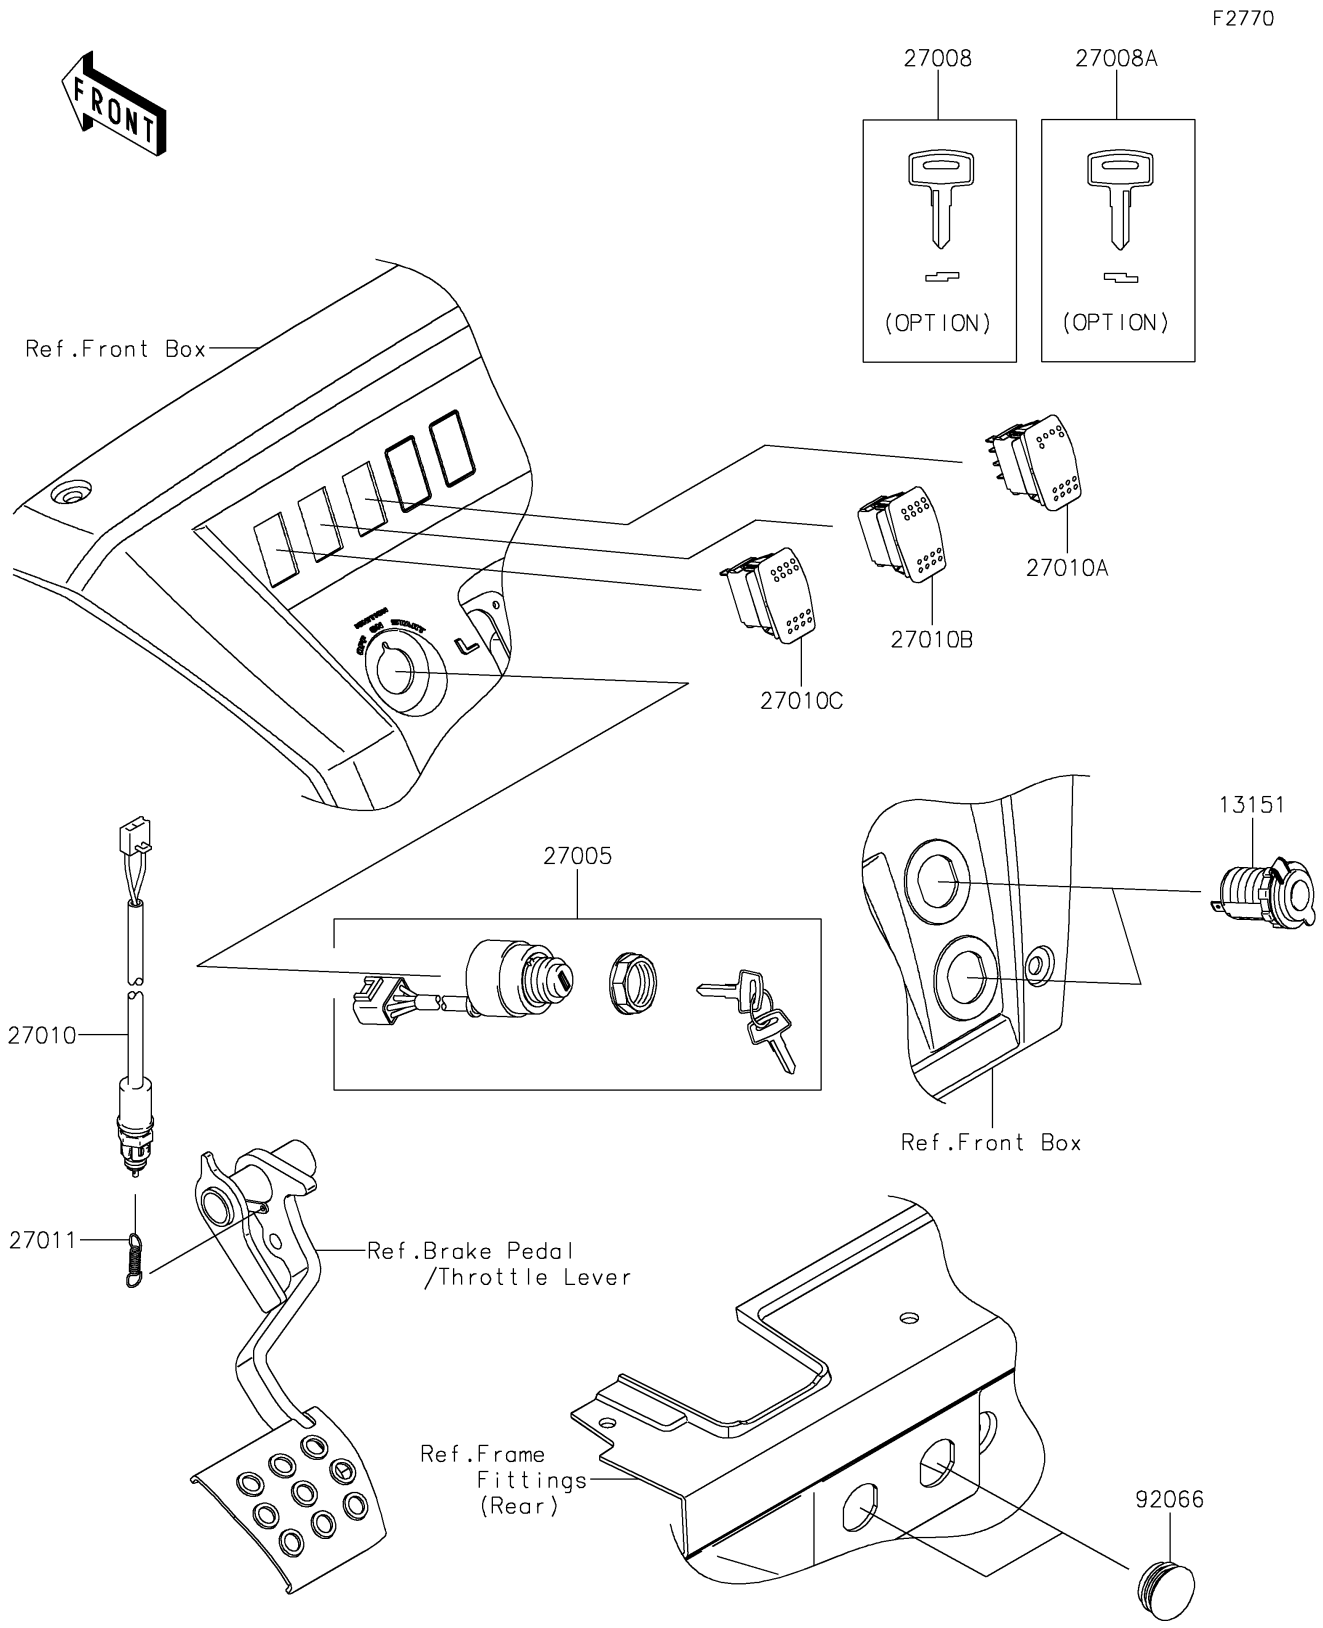

2019 MULE PRO-DXT™ EPS DIESEL

PARTS DIAGRAM

Ignition Switch

2019 MULE PRO-DXT™ EPS DIESEL

PARTS LIST

Ignition Switch

ITEM NAME	PART NUMBER	QUANTITY
-----------	-------------	----------
