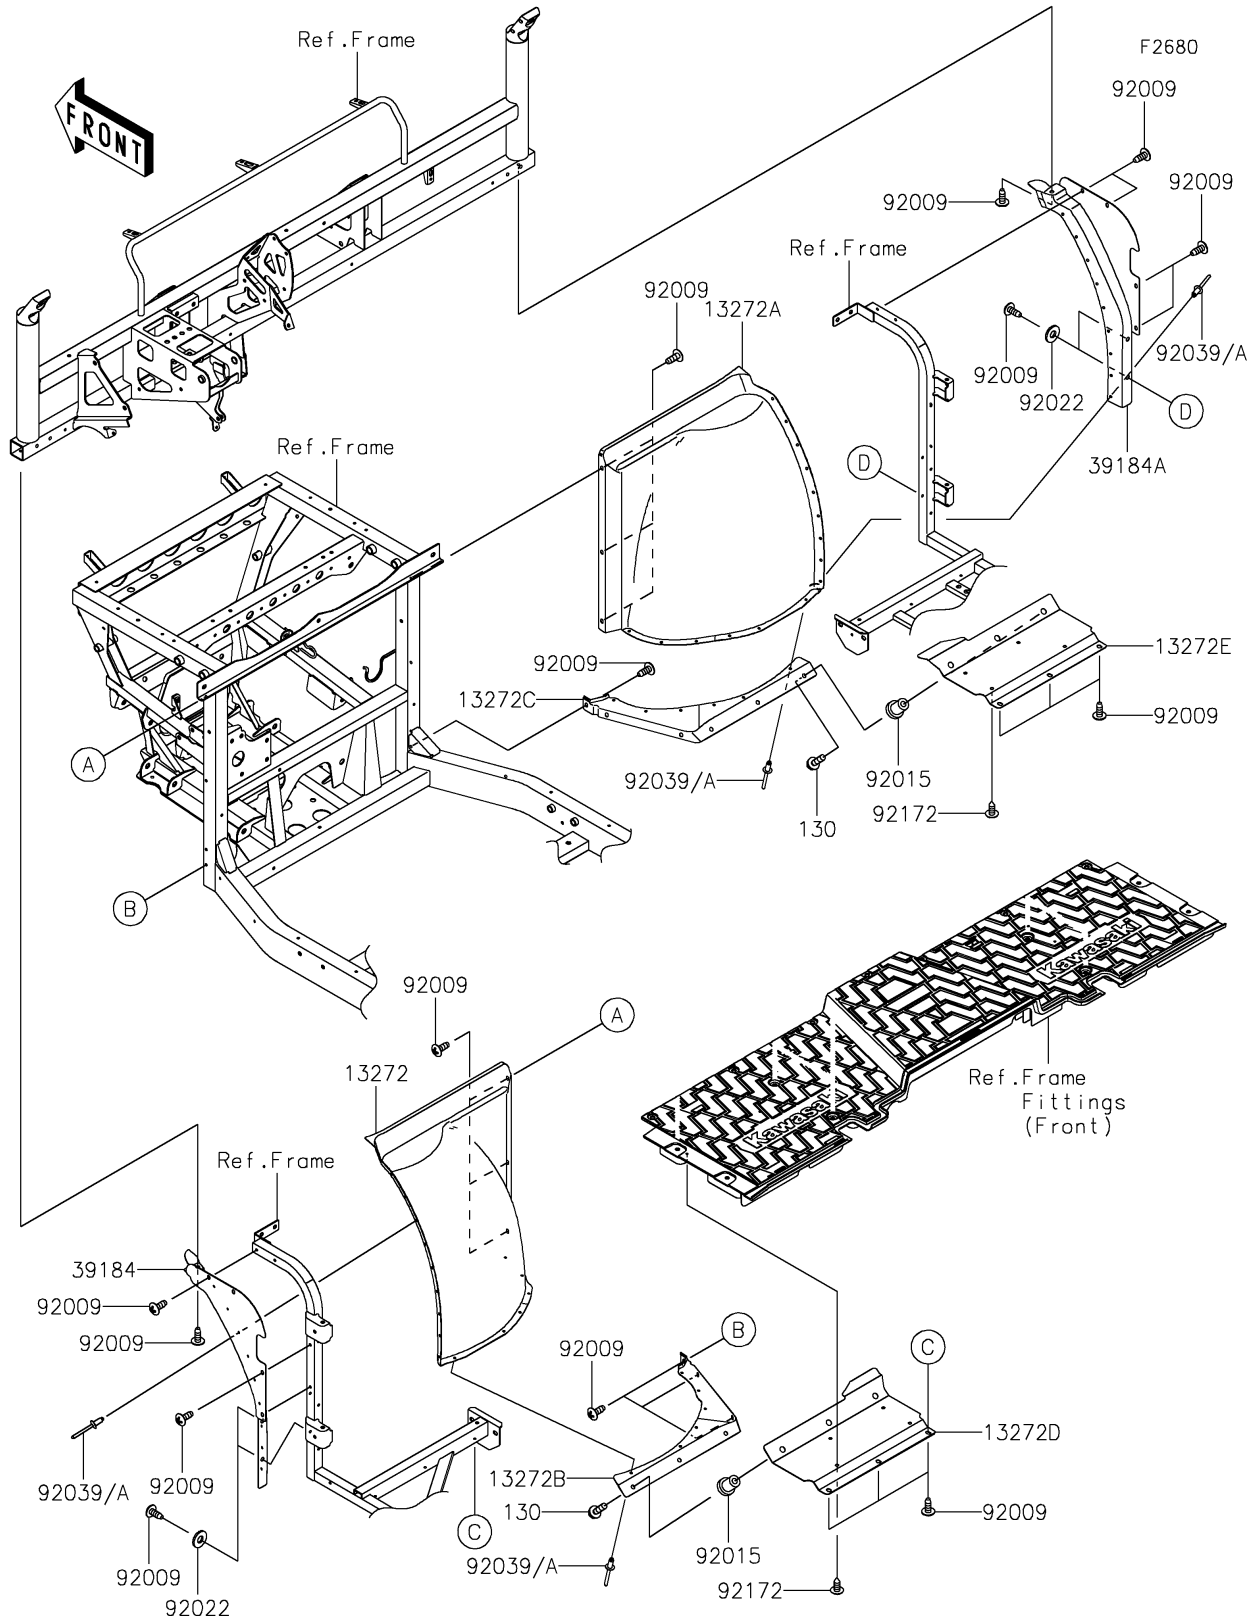

2019 MULE PRO-DXT™ EPS DIESEL

PARTS DIAGRAM

Guard(s)

2019 MULE PRO-DXT™ EPS DIESEL

PARTS LIST

Guard(s)

ITEM NAME	PART NUMBER	QUANTITY
-----------	-------------	----------
