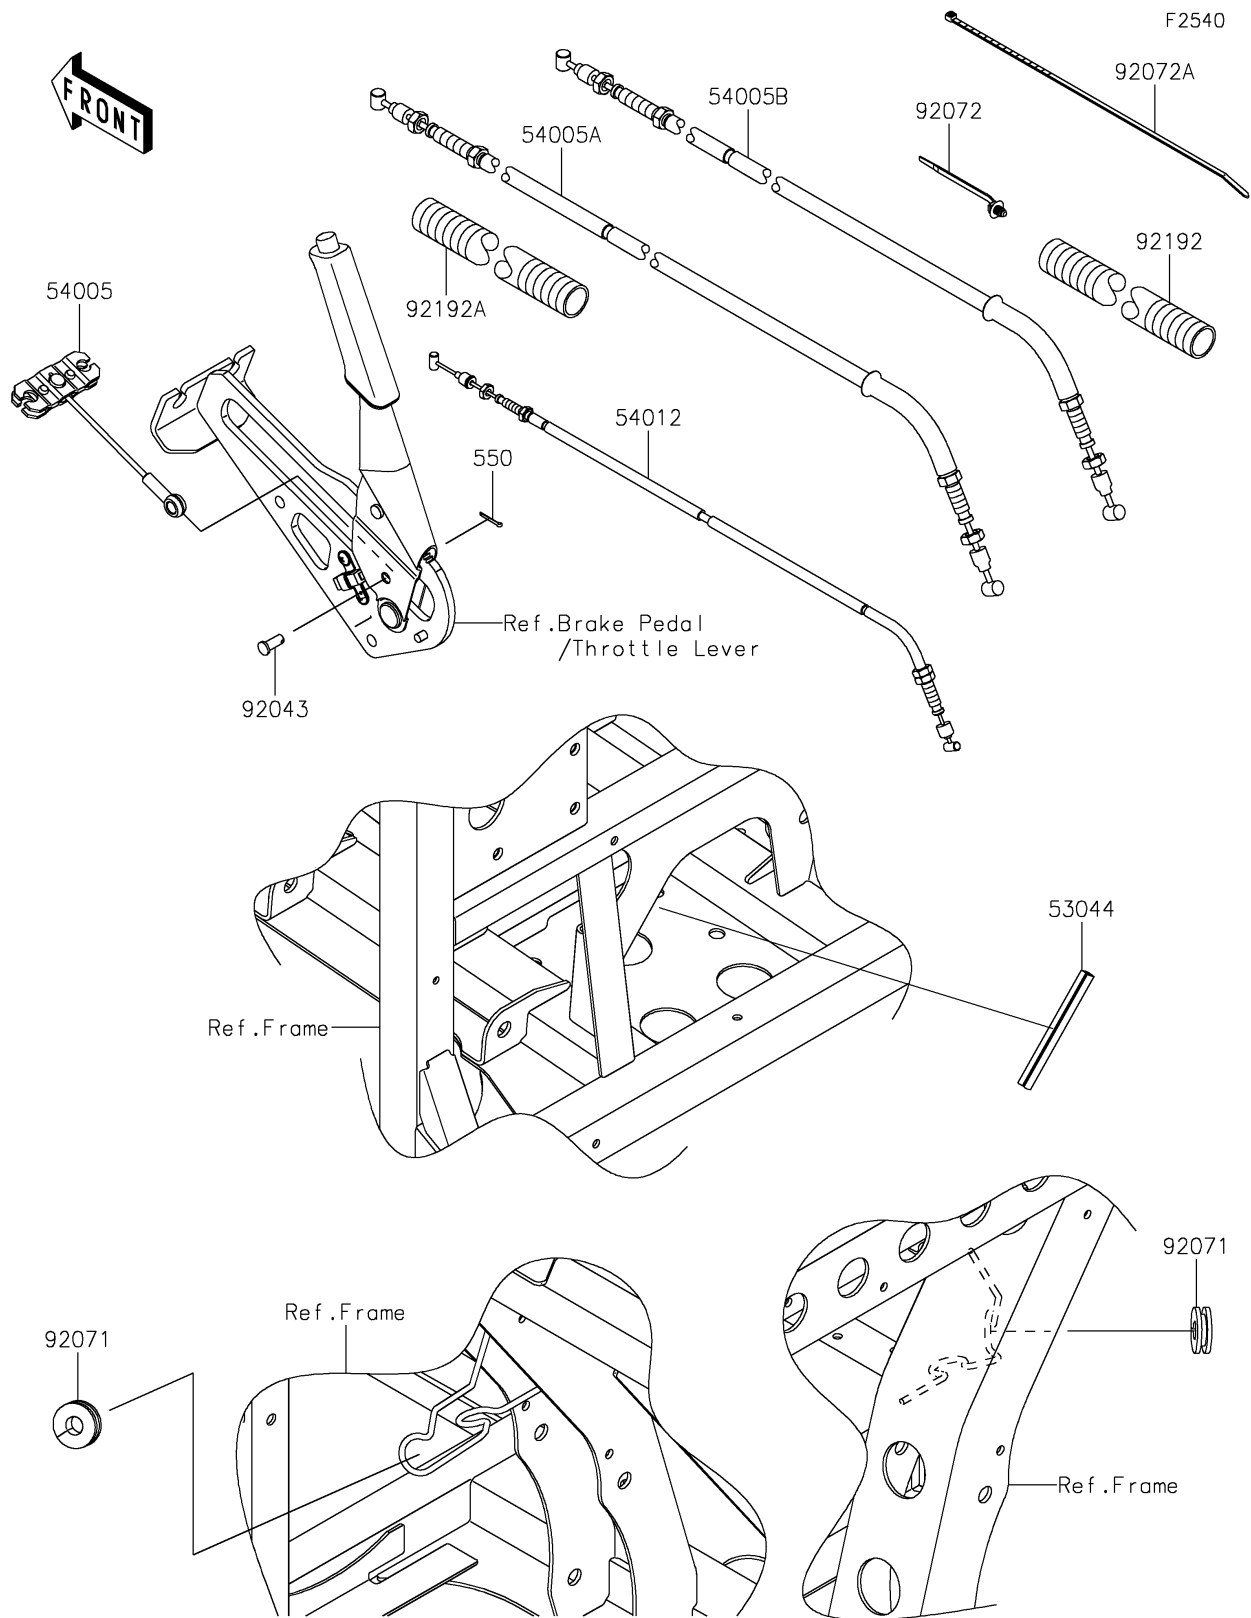

2017 MULE PRO-DXT™ EPS DIESEL

PARTS DIAGRAM

Cables

2017 MULE PRO-DXT™ EPS DIESEL

PARTS LIST

Cables

ITEM NAME	PART NUMBER	QUANTITY
TRIM,L=111 (Ref # 53044)	53044-7502	1
CABLE-BRAKE,PARKING,FR (Ref # 54005)	54005-0035	1
CABLE-BRAKE,PARKING,LH (Ref # 54005A)	54005-0039	1
CABLE-BRAKE,PARKING,RH (Ref # 54005B)	54005-0040	1
CABLE-THROTTLE (Ref # 54012)	54012-0633	1
PIN-COTTER,2.5X18 (Ref # 550)	550AA2518	1
PIN (Ref # 92043)	92043-1039	1
GROMMET (Ref # 92071)	92071-0029	2
BAND,OS170-FT7(BLACK) (Ref # 92072)	92072-1414	9
BAND,L=292.1 (Ref # 92072A)	92072-3509	7
TUBE,CONVOLUTED,25.1X30X260 (Ref # 92192)	92192-1363	1
TUBE,CONVOLUTED,25.1X30X210 (Ref # 92192A)	92192-1391	1