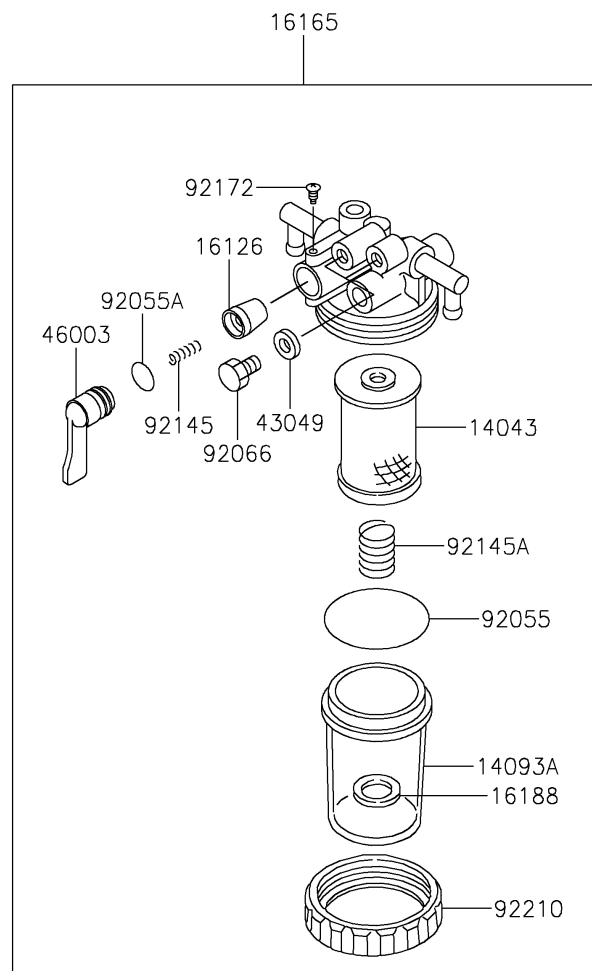

2019 MULE PRO-DXT™ EPS DIESEL

PARTS DIAGRAM

Fuel Filter

F2411

2019 MULE PRO-DXT™ EPS DIESEL

PARTS LIST

Fuel Filter

ITEM NAME	PART NUMBER	QUANTITY
-----------	-------------	----------
