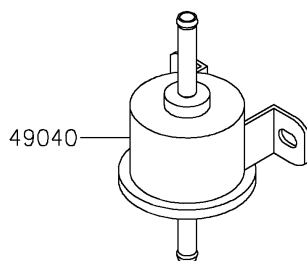

2019 MULE PRO-DXT™ EPS DIESEL

PARTS DIAGRAM

Fuel Filter

F2411

2019 MULE PRO-DXT™ EPS DIESEL

PARTS LIST

Fuel Filter

ITEM NAME	PART NUMBER	QUANTITY
-----------	-------------	----------
