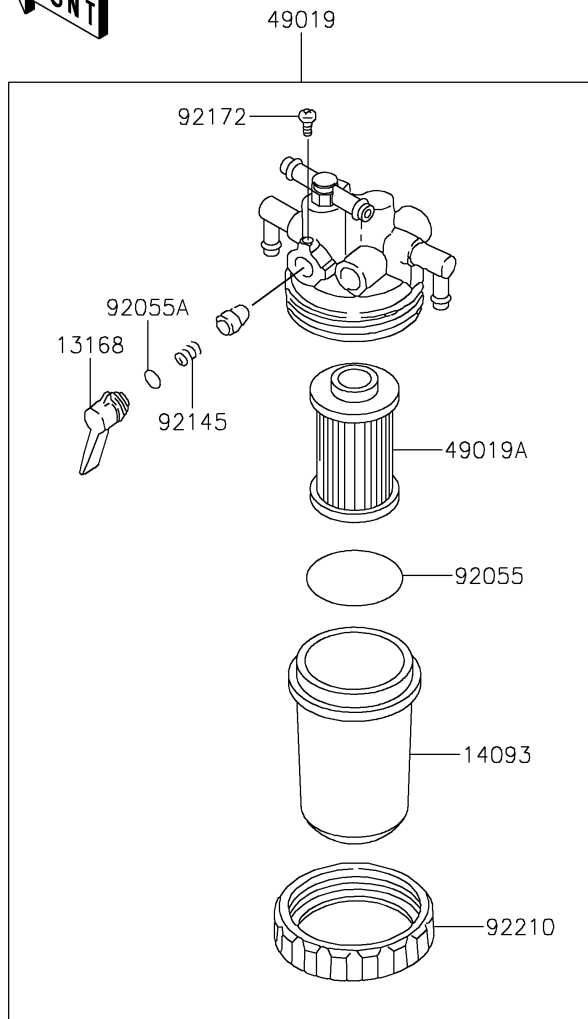

2019 MULE PRO-DXT™ EPS DIESEL

PARTS DIAGRAM

Fuel Filter

F2411

2019 MULE PRO-DXT™ EPS DIESEL

PARTS LIST

Fuel Filter

ITEM NAME	PART NUMBER	QUANTITY
-----------	-------------	----------
