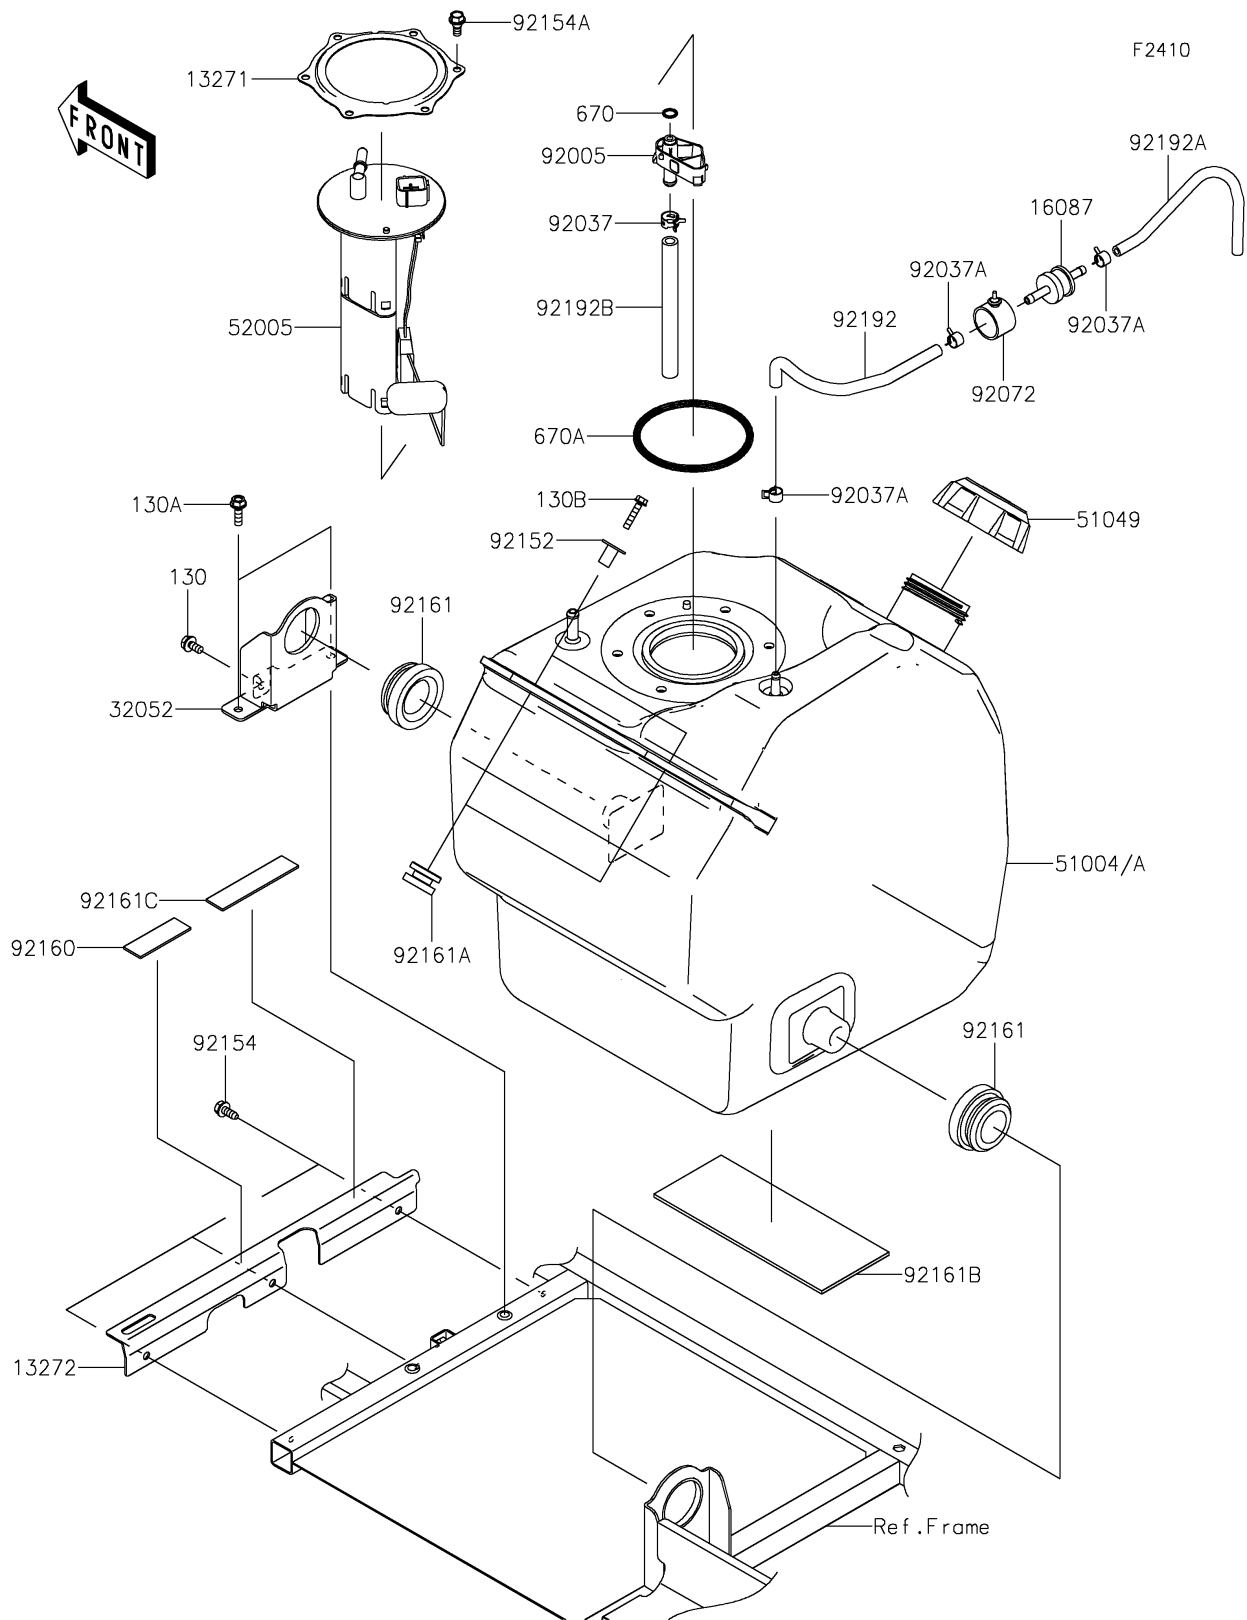

2020 MULE PRO-DXT™ EPS DIESEL

PARTS DIAGRAM

Fuel Tank

2020 MULE PRO-DXT™ EPS DIESEL

PARTS LIST

Fuel Tank

ITEM NAME	PART NUMBER	QUANTITY
-----------	-------------	----------
