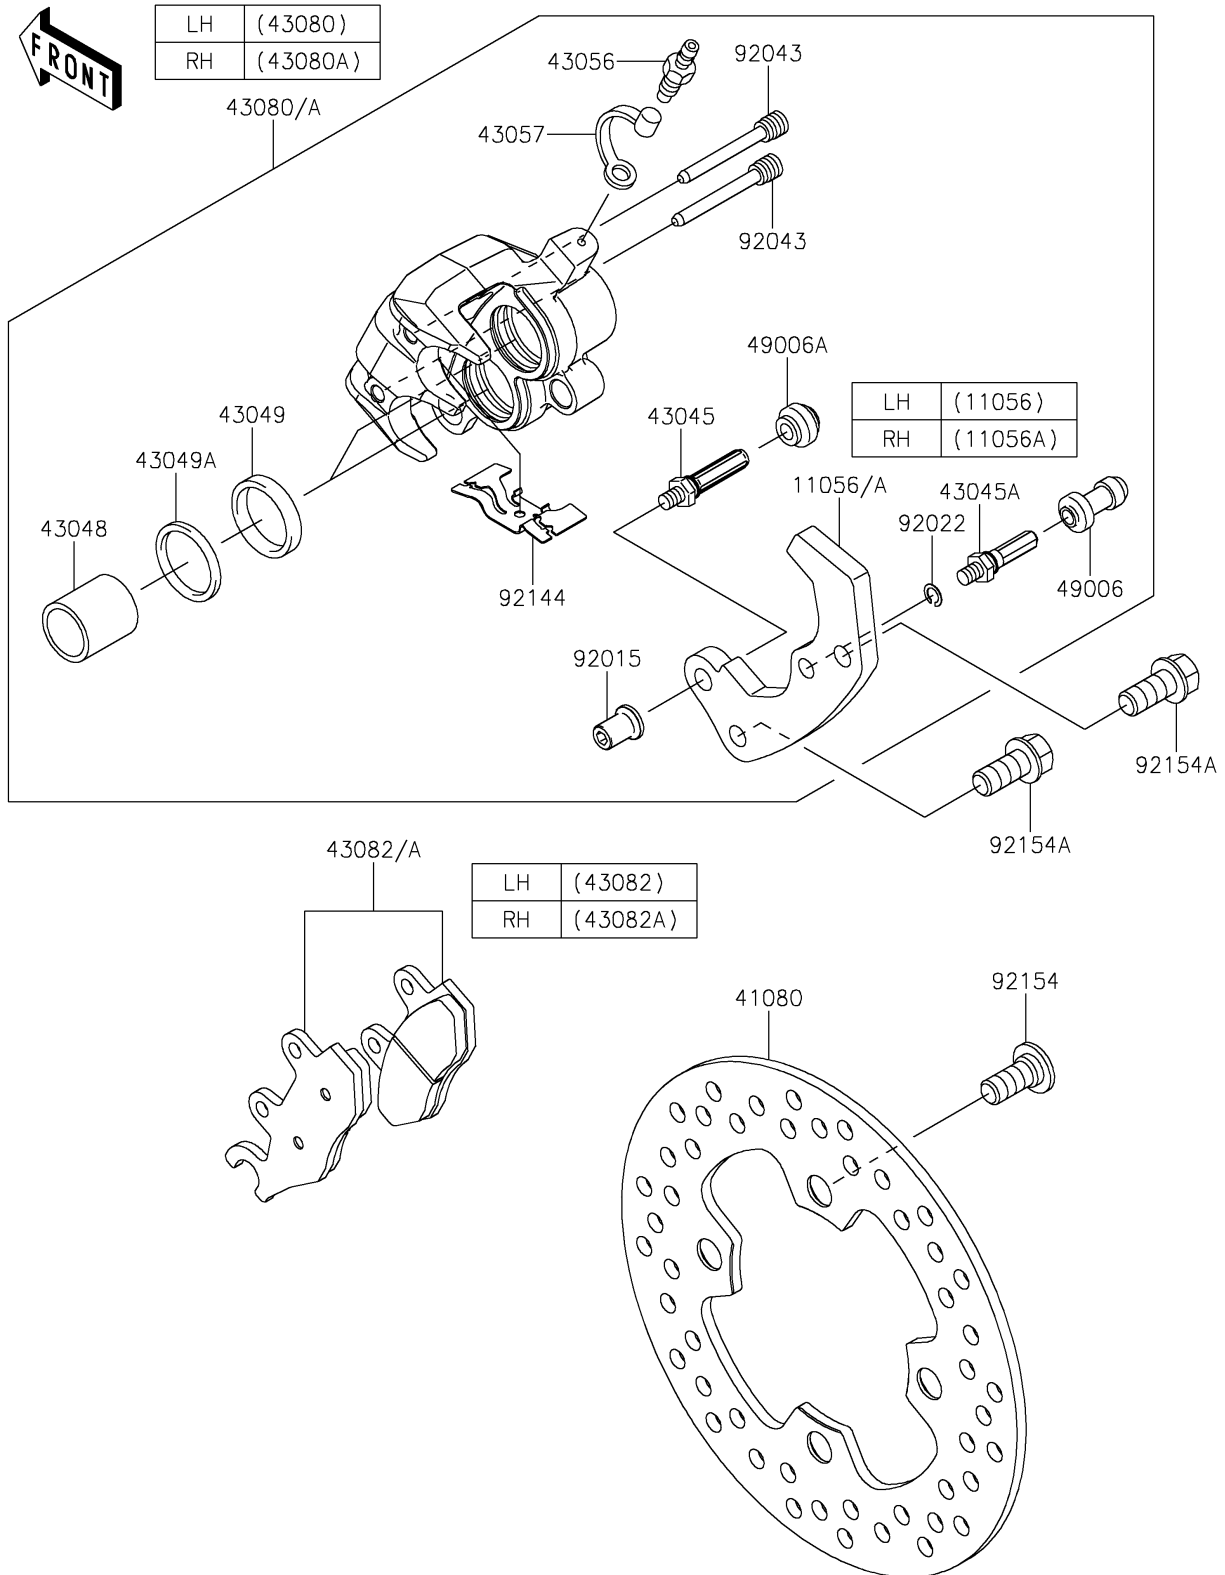

2020 MULE PRO-DXT™ EPS DIESEL

PARTS DIAGRAM

Front Brake

F2292

2020 MULE PRO-DXT™ EPS DIESEL

PARTS LIST

Front Brake

ITEM NAME	PART NUMBER	QUANTITY
-----------	-------------	----------
