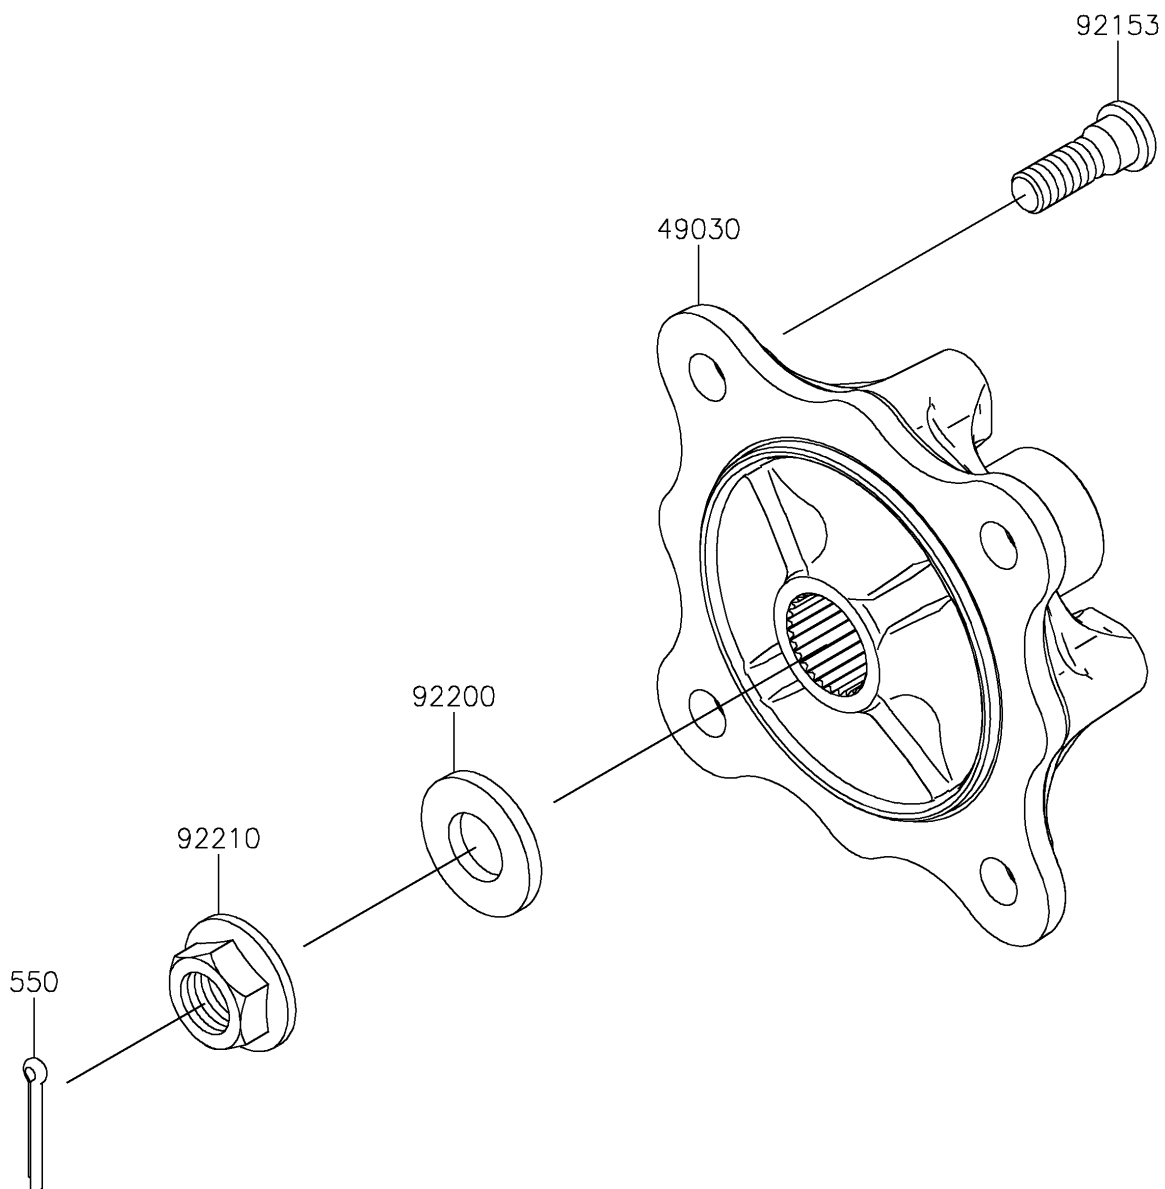

2019 MULE PRO-DXT™ EPS DIESEL

PARTS DIAGRAM

Rear Hubs/Brakes

F2240

2019 MULE PRO-DXT™ EPS DIESEL

PARTS LIST

Rear Hubs/Brakes

ITEM NAME	PART NUMBER	QUANTITY
-----------	-------------	----------
