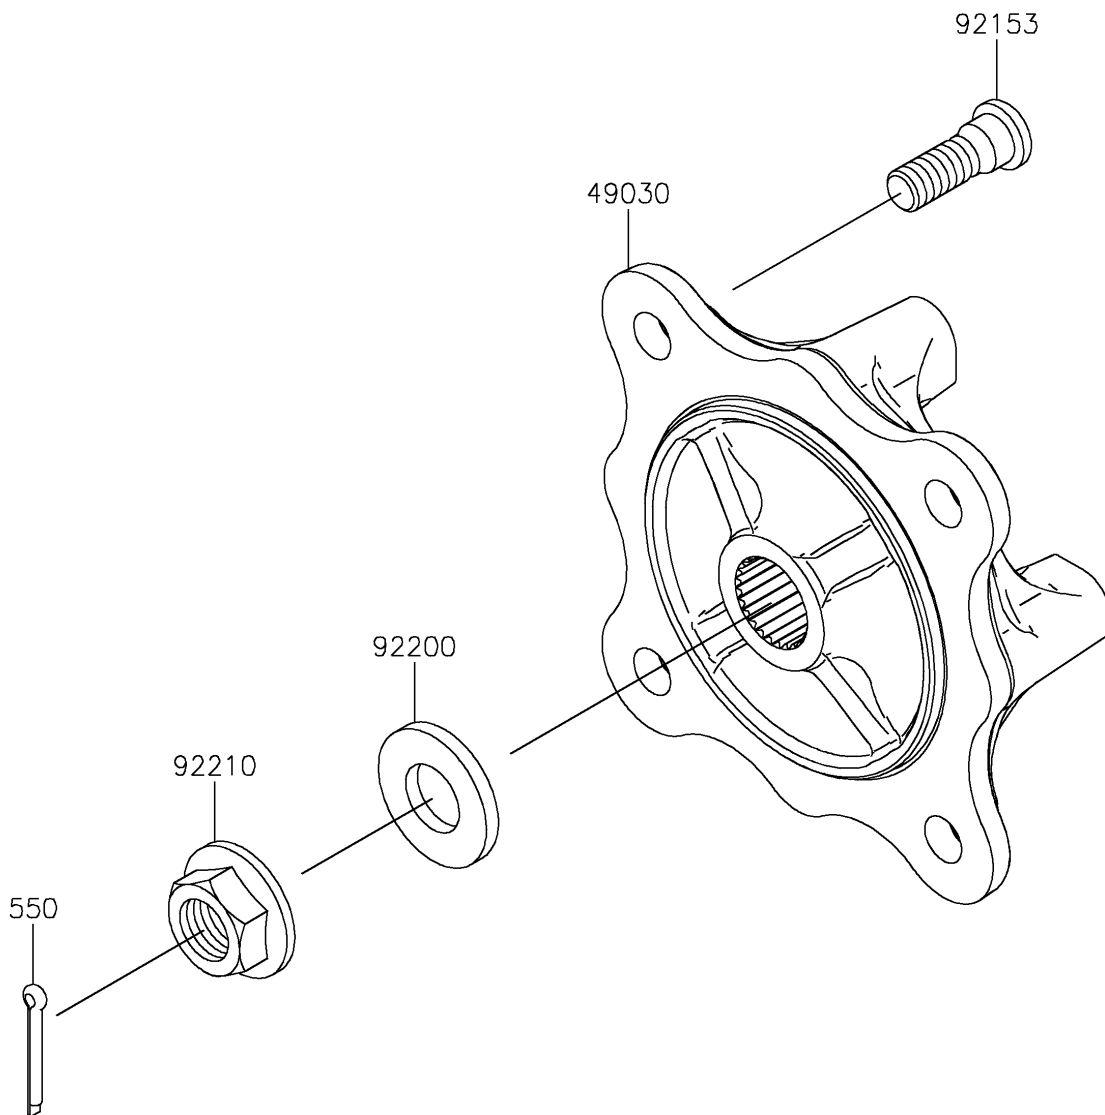

2019 MULE PRO-DXT™ EPS DIESEL

PARTS DIAGRAM

Front Hubs/Brakes

F2230

2019 MULE PRO-DXT™ EPS DIESEL

PARTS LIST

Front Hubs/Brakes

ITEM NAME	PART NUMBER	QUANTITY
-----------	-------------	----------
