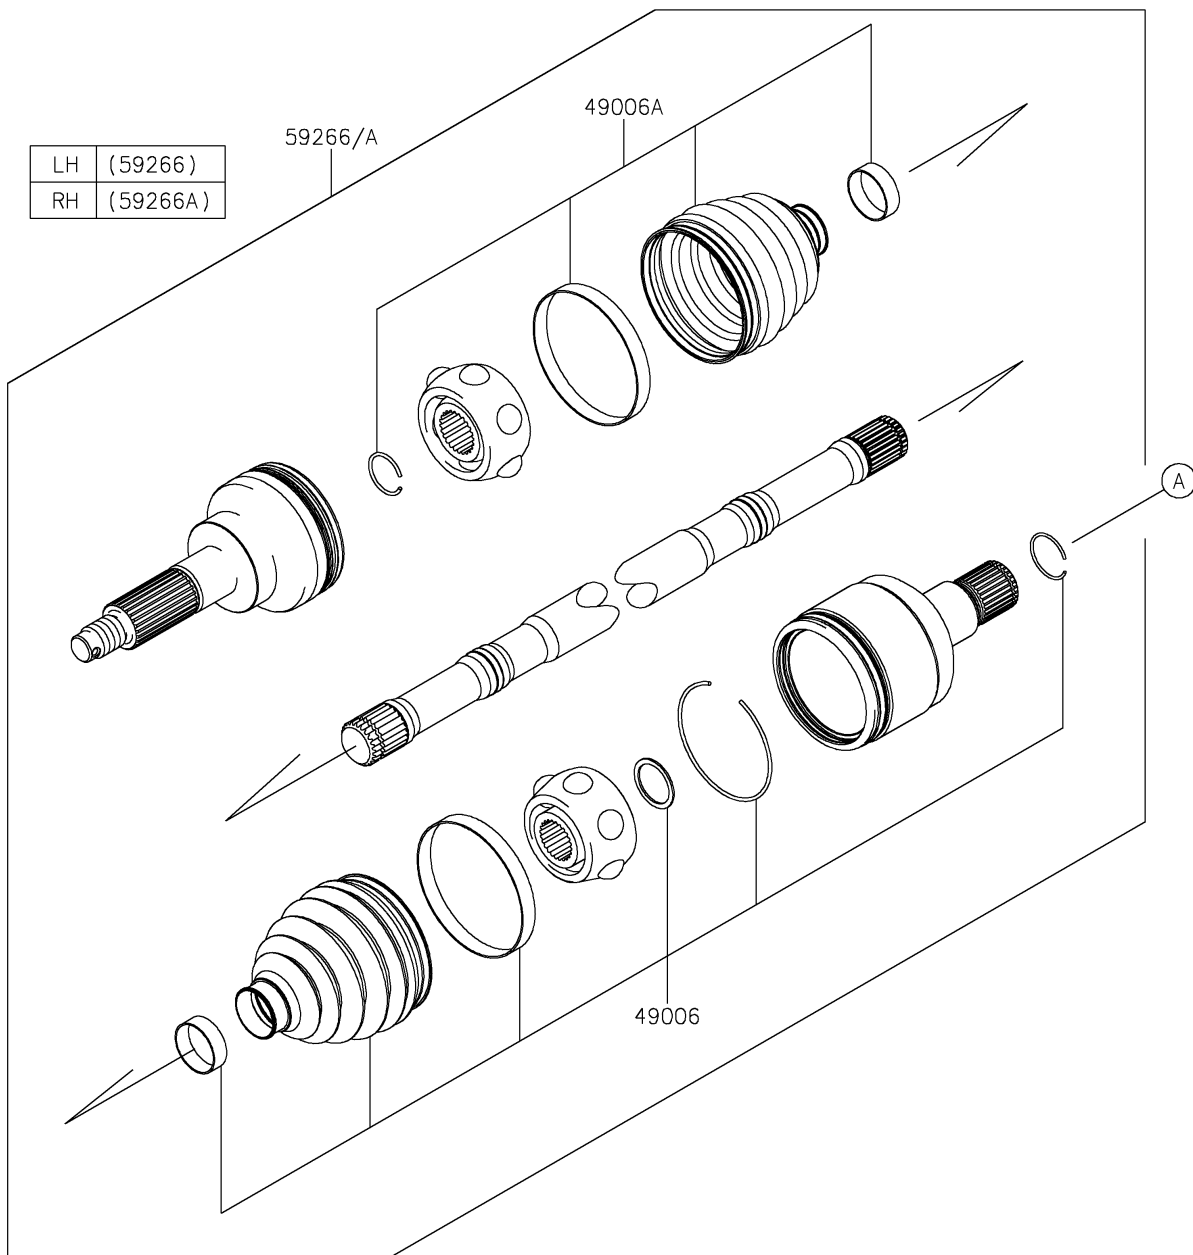

2019 MULE PRO-DXT™ EPS DIESEL

PARTS DIAGRAM

Drive Shaft-Rear

2019 MULE PRO-DXT™ EPS DIESEL

PARTS LIST

Drive Shaft-Rear

ITEM NAME	PART NUMBER	QUANTITY
-----------	-------------	----------
