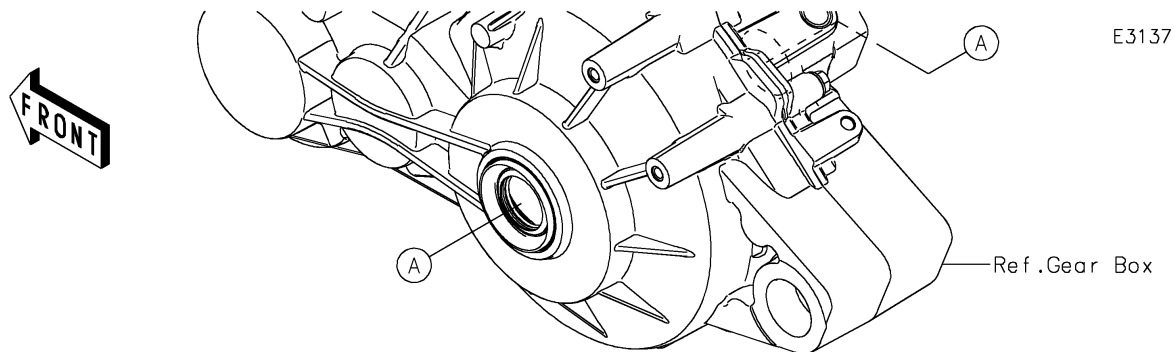

2019 MULE PRO-DXT™ EPS DIESEL

PARTS DIAGRAM

Drive Shaft-Rear

2019 MULE PRO-DXT™ EPS DIESEL

PARTS LIST

Drive Shaft-Rear

ITEM NAME	PART NUMBER	QUANTITY
-----------	-------------	----------
