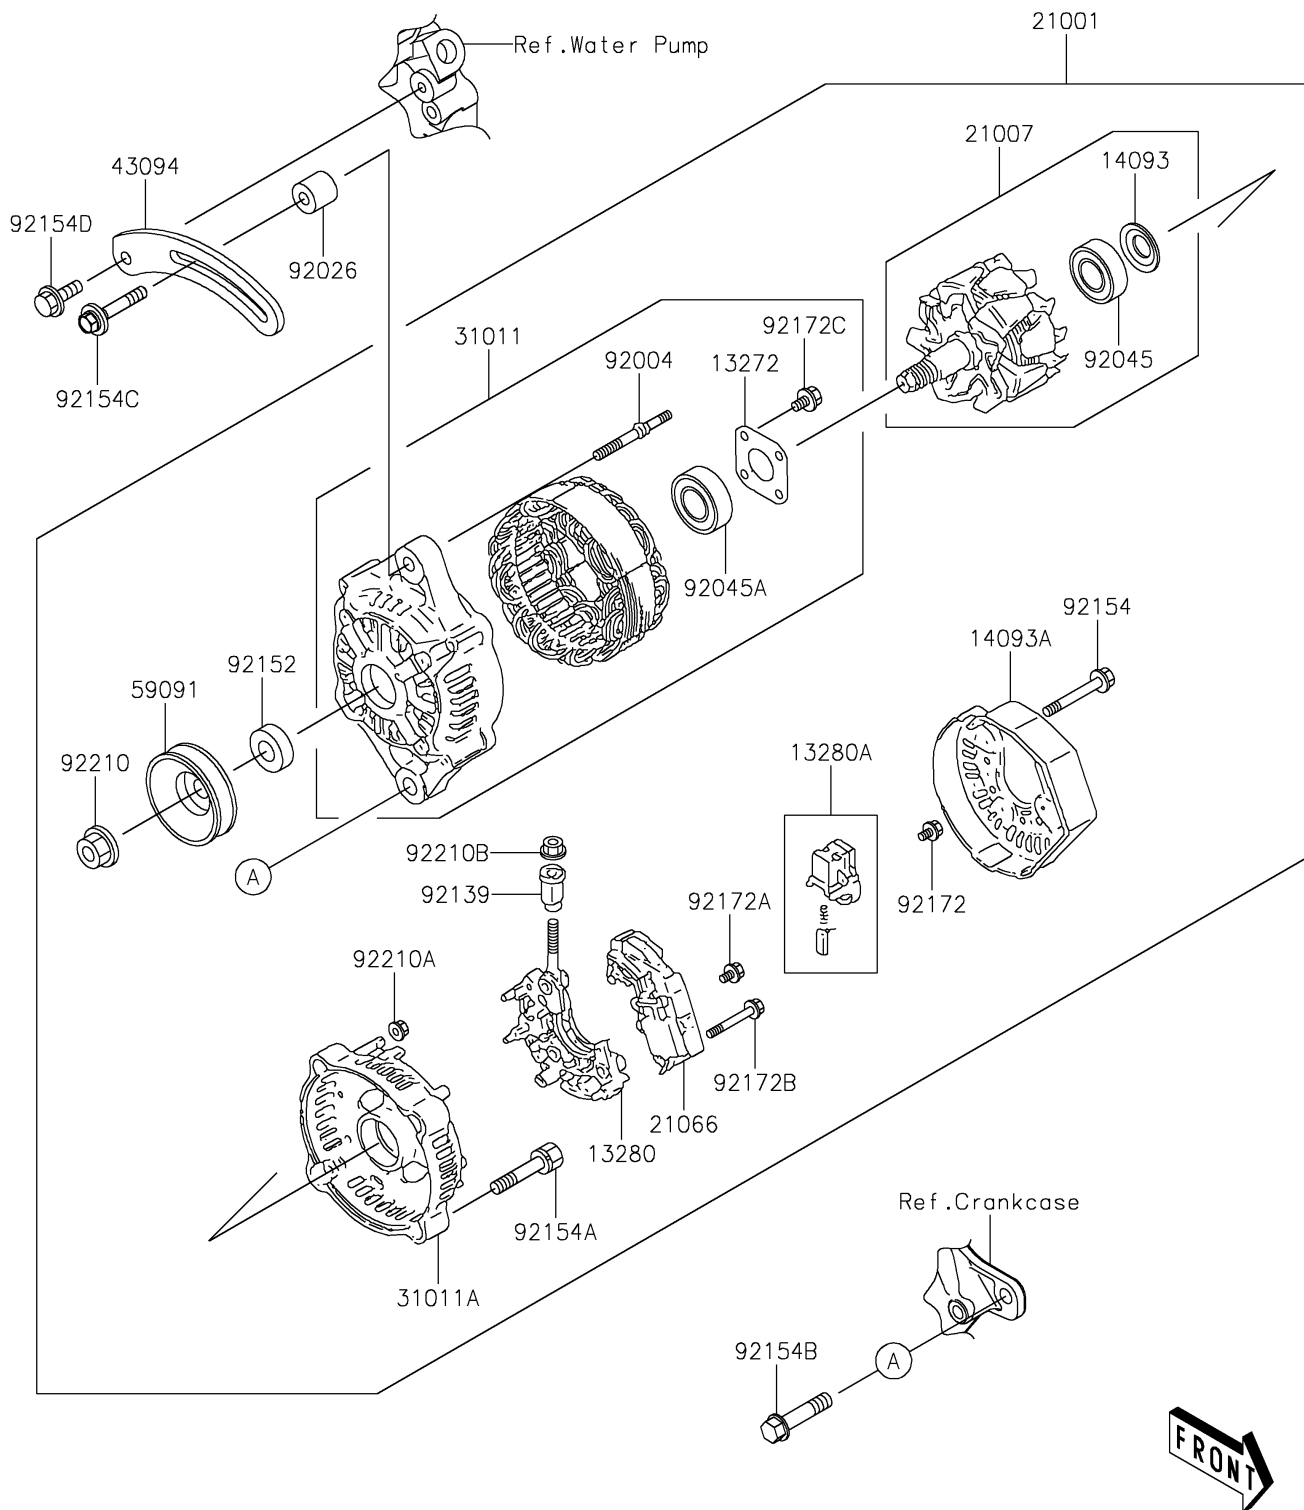

2019 MULE PRO-DXT™ EPS DIESEL

PARTS DIAGRAM

Generator

E1810

2019 MULE PRO-DXT™ EPS DIESEL

PARTS LIST

Generator

ITEM NAME	PART NUMBER	QUANTITY
-----------	-------------	----------
