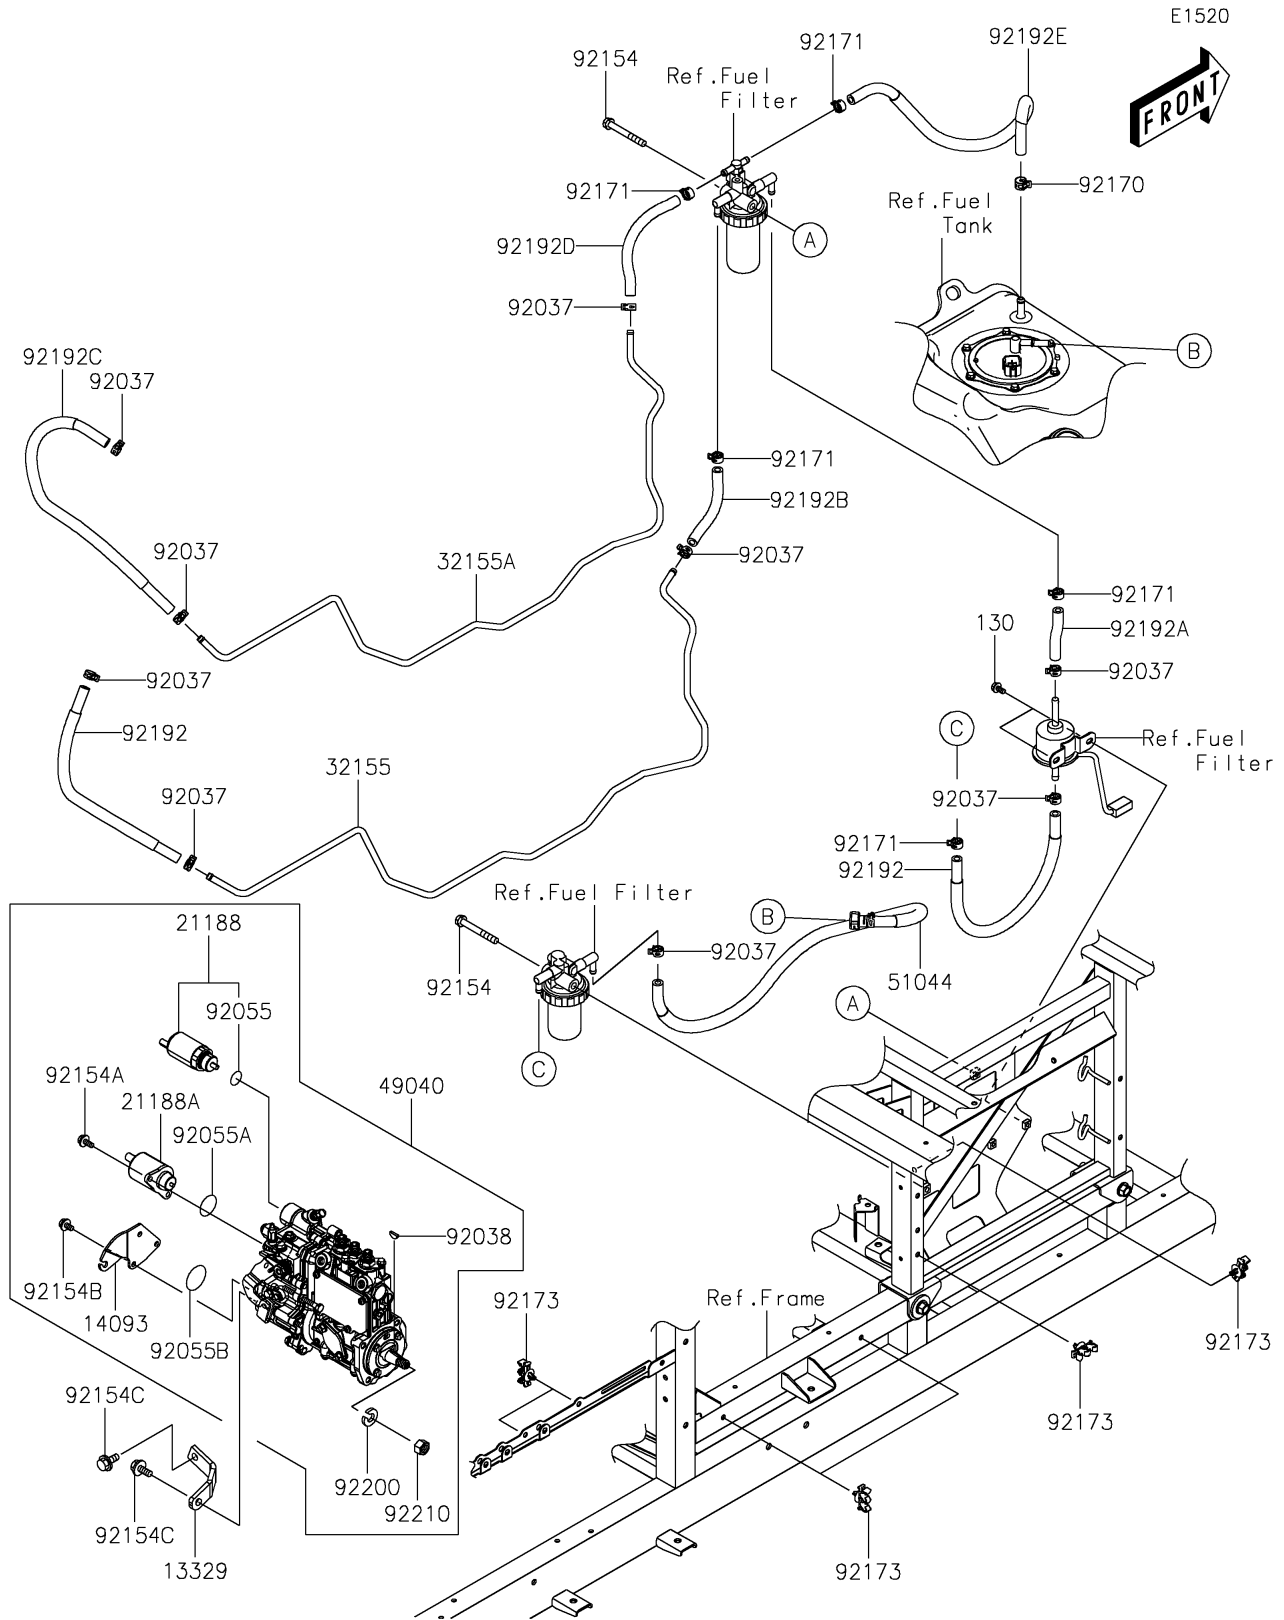

2018 MULE PRO-DXT™ EPS DIESEL

PARTS DIAGRAM

Fuel Pump

2018 MULE PRO-DXT™ EPS DIESEL

PARTS LIST

Fuel Pump

ITEM NAME	PART NUMBER	QUANTITY
-----------	-------------	----------
