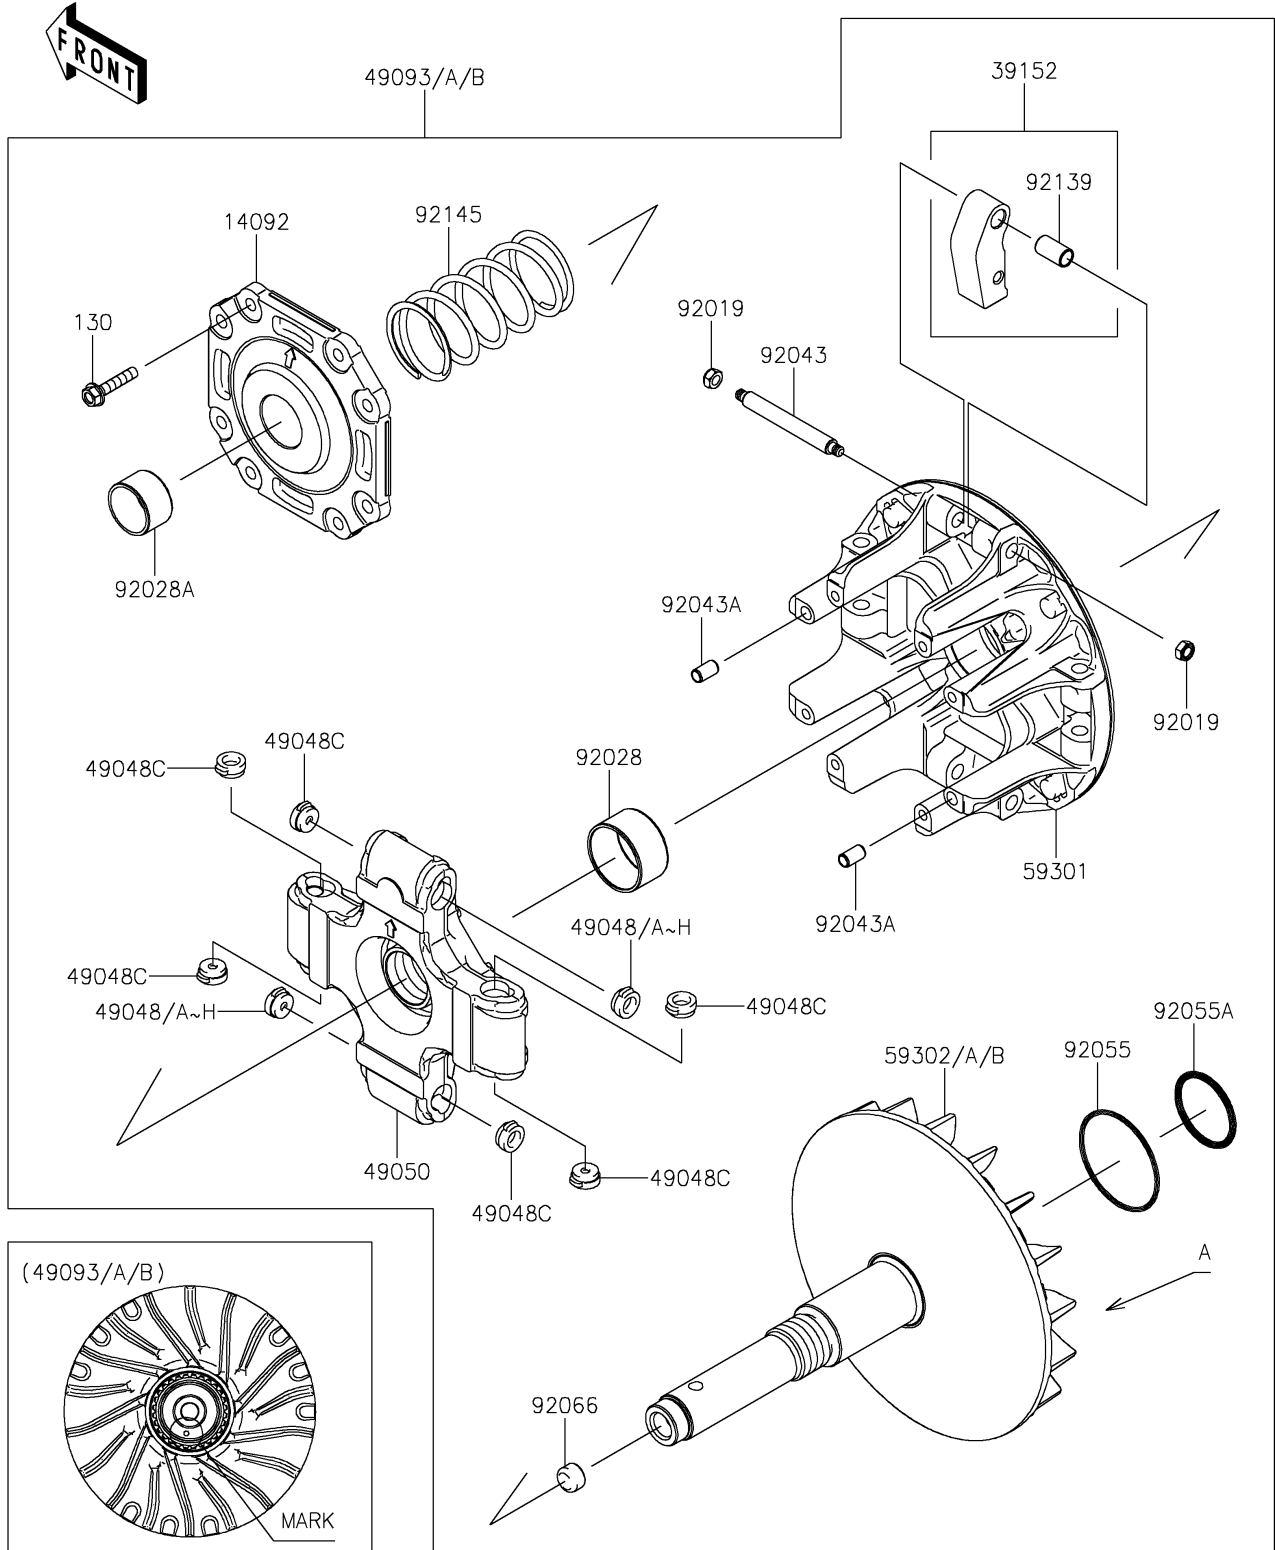

2019 MULE PRO-DXT™ EPS DIESEL

PARTS DIAGRAM

Drive Converter

E1391

2019 MULE PRO-DXT™ EPS DIESEL

PARTS LIST

Drive Converter

ITEM NAME	PART NUMBER	QUANTITY
-----------	-------------	----------
