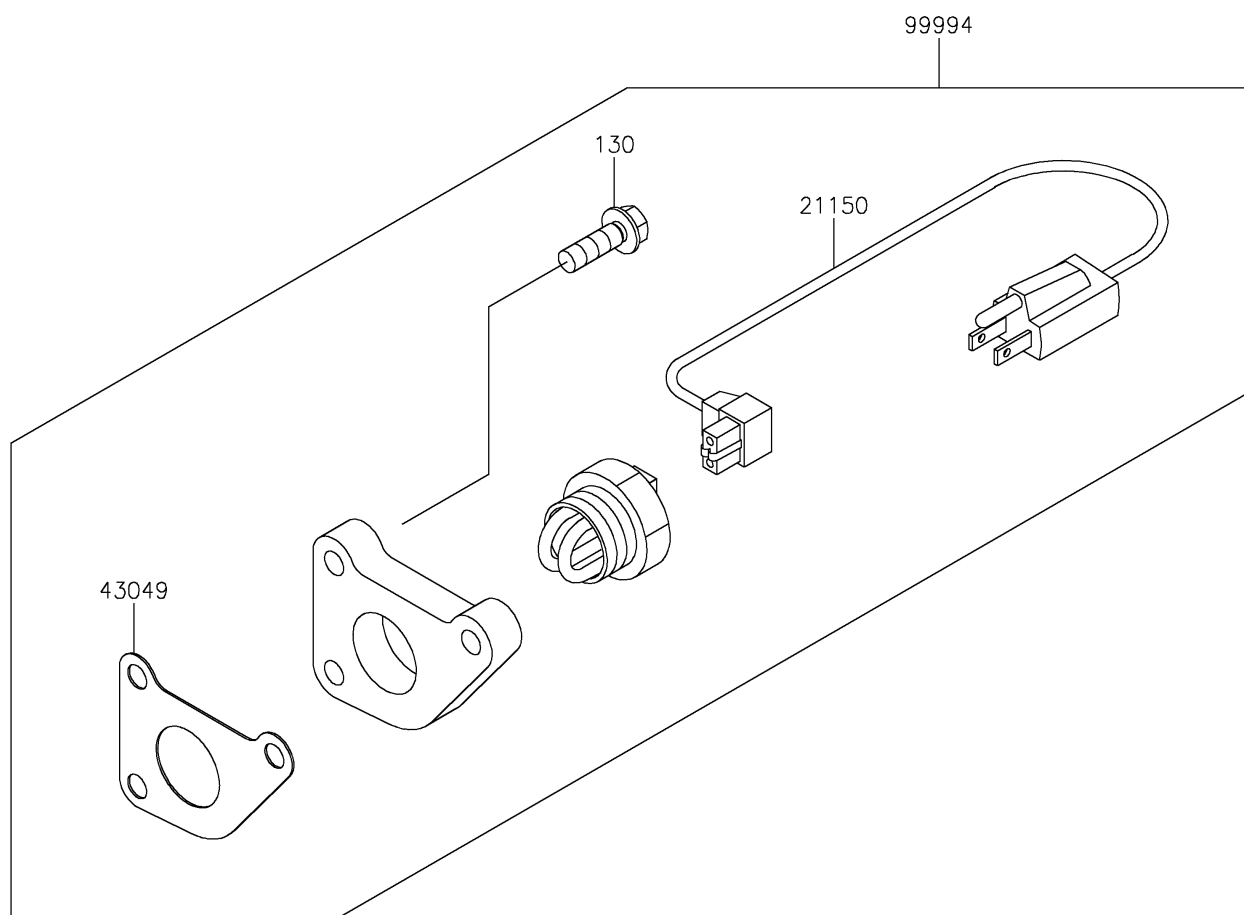

2017 MULE PRO-DXT™ DIESEL

PARTS DIAGRAM

Accessory

F2910

2017 MULE PRO-DXT™ DIESEL

PARTS LIST

Accessory

ITEM NAME	PART NUMBER	QUANTITY
-----------	-------------	----------
