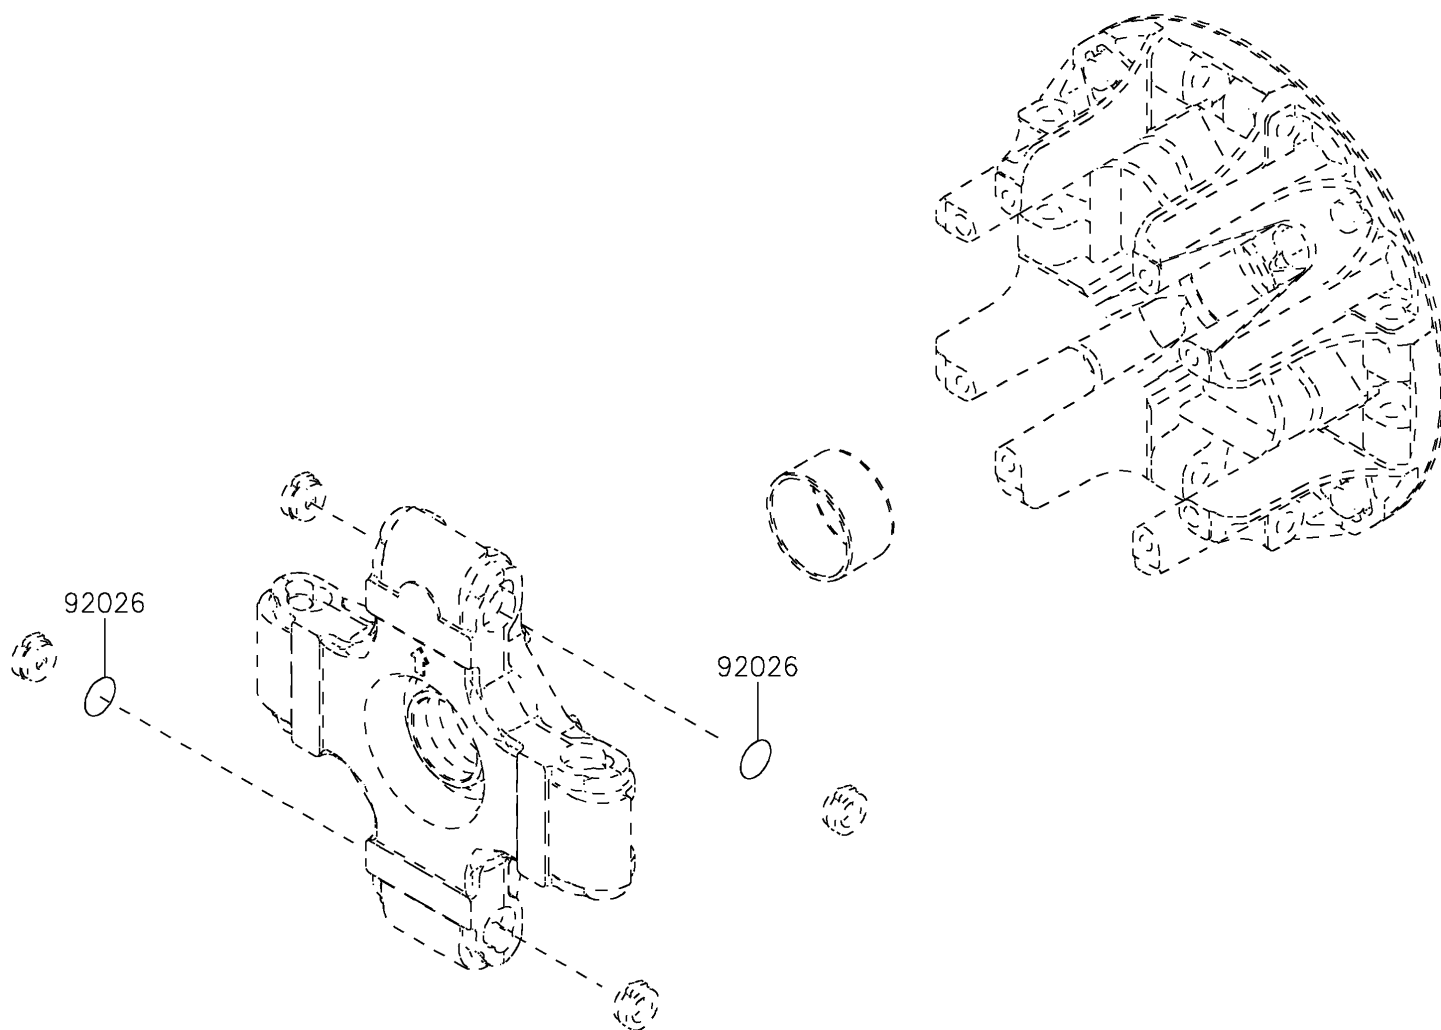

2017 MULE PRO-DXT™ DIESEL

PARTS DIAGRAM

Optional Parts

F2890

(Ref. Drive Converter)

2017 MULE PRO-DXT™ DIESEL

PARTS LIST Optional Parts

ITEM NAME	PART NUMBER	QUANTITY
-----------	-------------	----------
