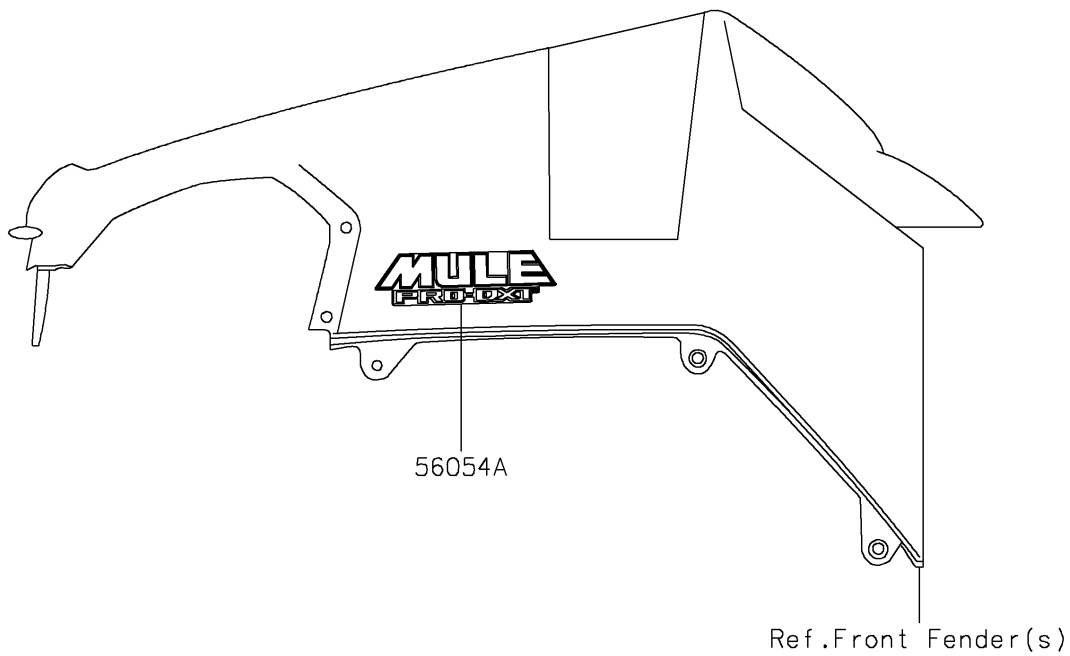

2019 MULE PRO-DXT™ DIESEL

PARTS DIAGRAM

Decals

F2861

2019 MULE PRO-DXT™ DIESEL

PARTS LIST

Decals

ITEM NAME	PART NUMBER	QUANTITY
-----------	-------------	----------
