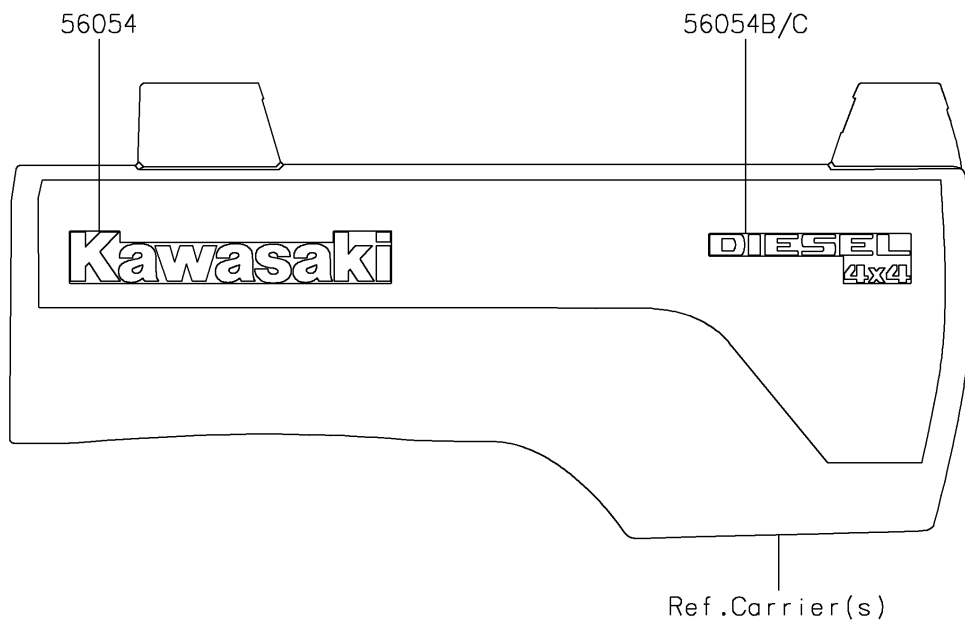

2019 MULE PRO-DXT™ DIESEL

PARTS DIAGRAM

Decals

F2861

2019 MULE PRO-DXT™ DIESEL

PARTS LIST

Decals

ITEM NAME	PART NUMBER	QUANTITY
-----------	-------------	----------
