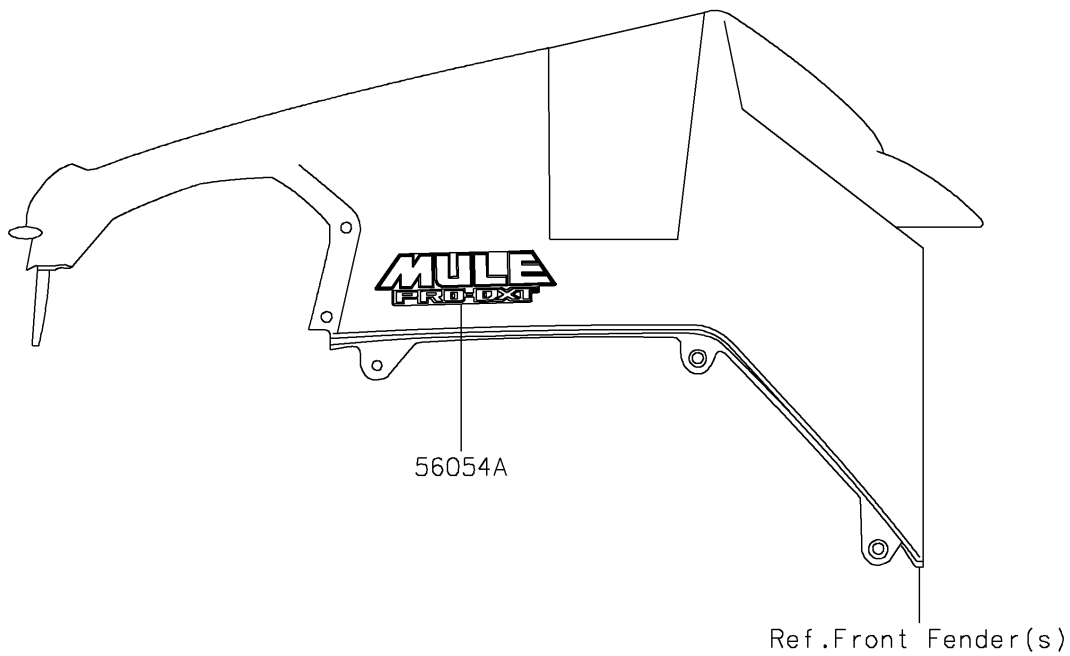

2017 MULE PRO-DXT™ DIESEL

PARTS DIAGRAM

Decals

F2861