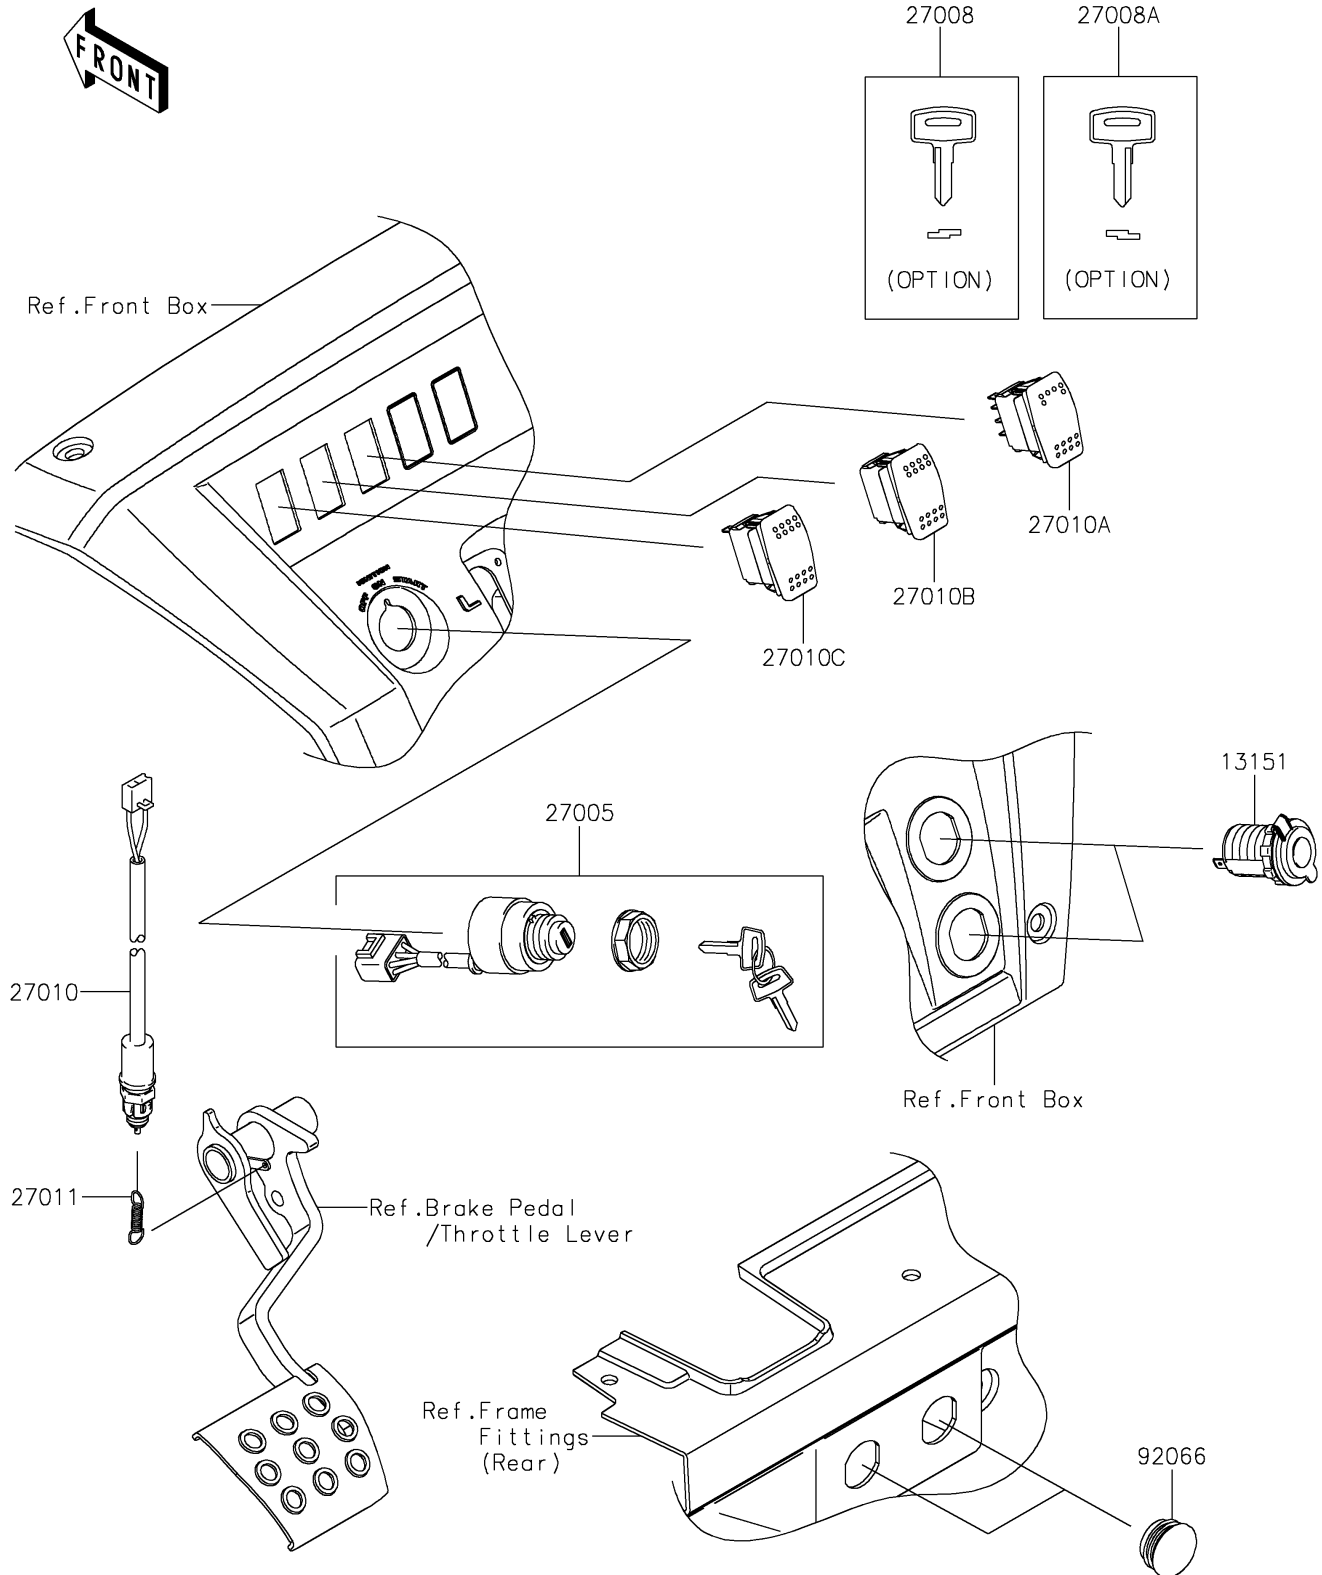

2017 MULE PRO-DXT™ DIESEL

PARTS DIAGRAM

Ignition Switch

F2770

2017 MULE PRO-DXT™ DIESEL

PARTS LIST

Ignition Switch

ITEM NAME	PART NUMBER	QUANTITY
-----------	-------------	----------
