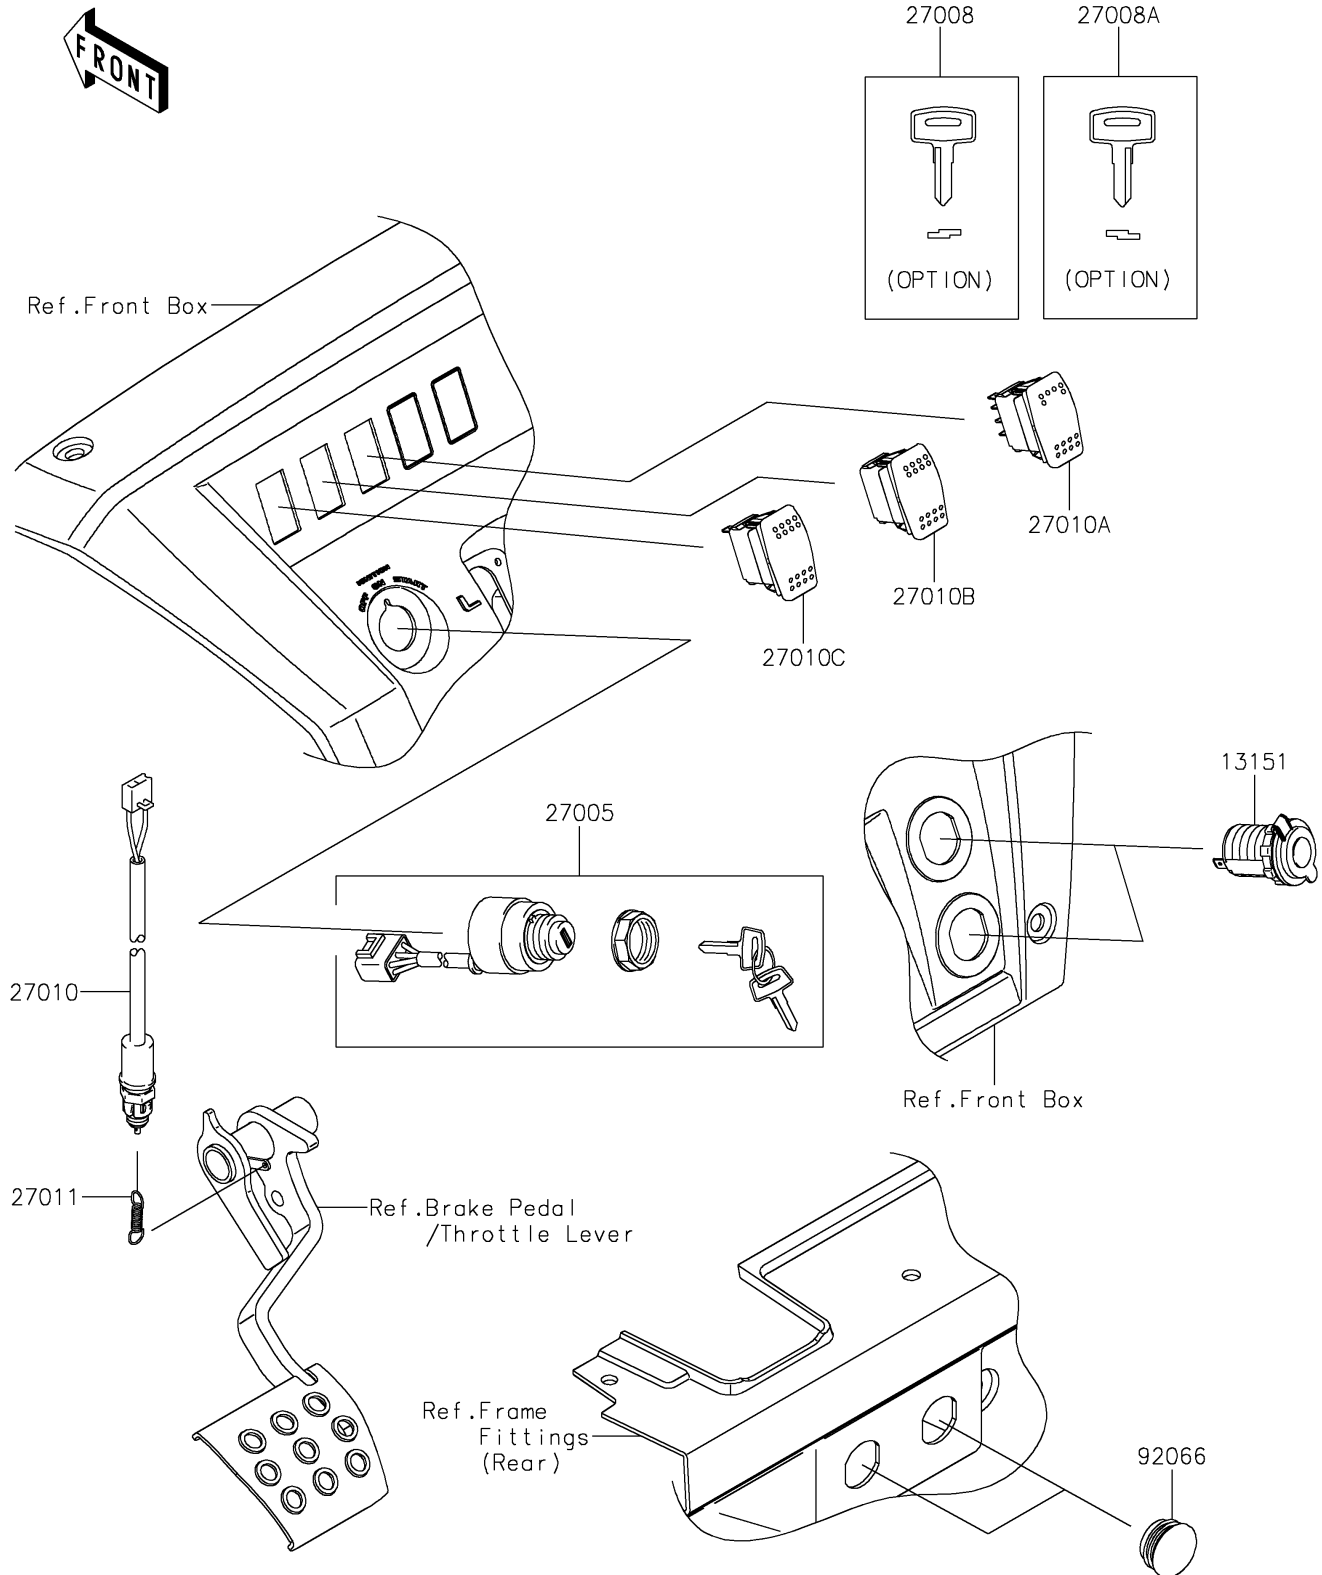

2018 MULE PRO-DXT™ DIESEL

PARTS DIAGRAM

Ignition Switch

F2770

2018 MULE PRO-DXT™ DIESEL

PARTS LIST

Ignition Switch

ITEM NAME	PART NUMBER	QUANTITY
-----------	-------------	----------
