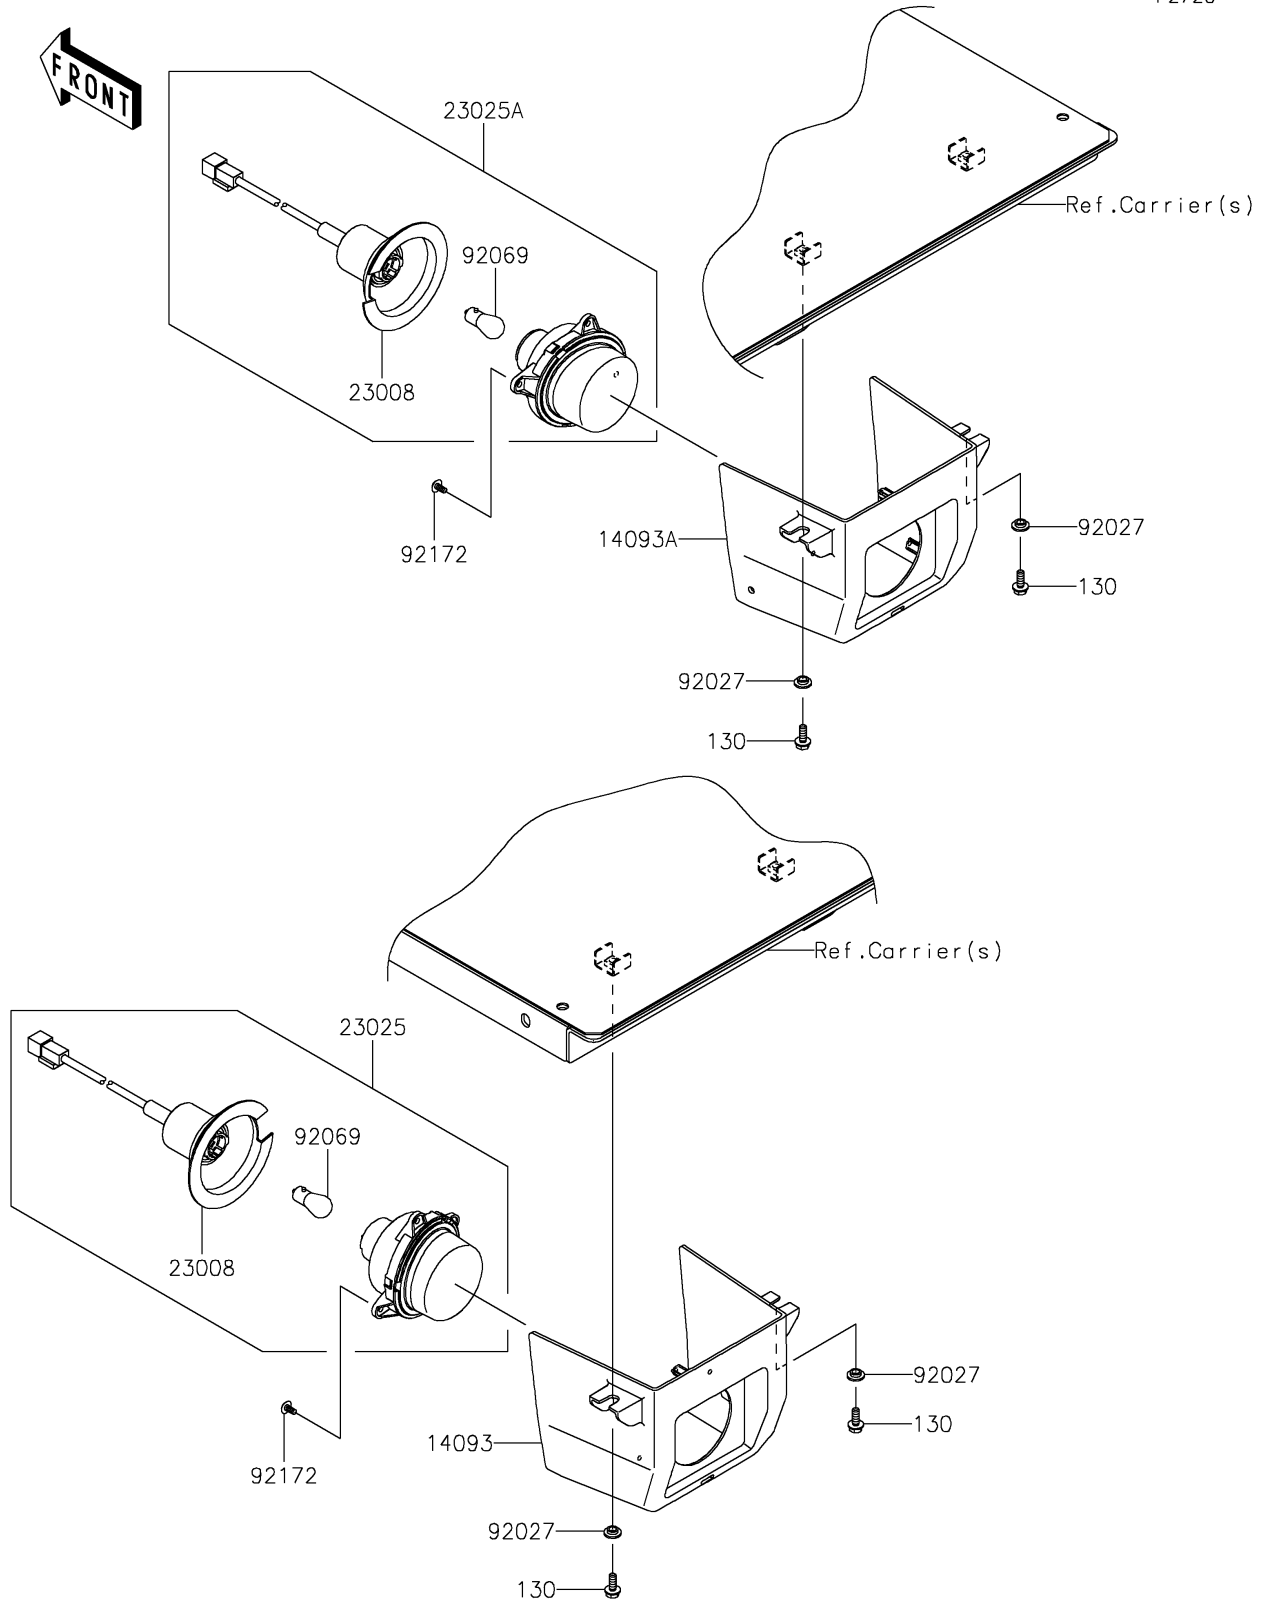

2019 MULE PRO-DXT™ DIESEL

PARTS DIAGRAM

Taillight(s)

F2720

2019 MULE PRO-DXT™ DIESEL

PARTS LIST

Taillight(s)

ITEM NAME	PART NUMBER	QUANTITY
BOLT-FLANGED,6X16 (Ref # 130)	130CA0616	4
COVER,TAIL LAMP,LH (Ref # 14093)	14093-0580	1
COVER,TAIL LAMP,RH (Ref # 14093A)	14093-0581	1
SOCKET-ASSY (Ref # 23008)	23008-0162	2
LAMP-TAIL,LH (Ref # 23025)	23025-0334	1
LAMP-TAIL,RH (Ref # 23025A)	23025-0341	1
COLLAR,L=4.6 (Ref # 92027)	92027-1168	4
BULB,12V 21/5W (Ref # 92069)	92069-0072	2
SCREW,TAPPING,5X10 (Ref # 92172)	92172-0262	6