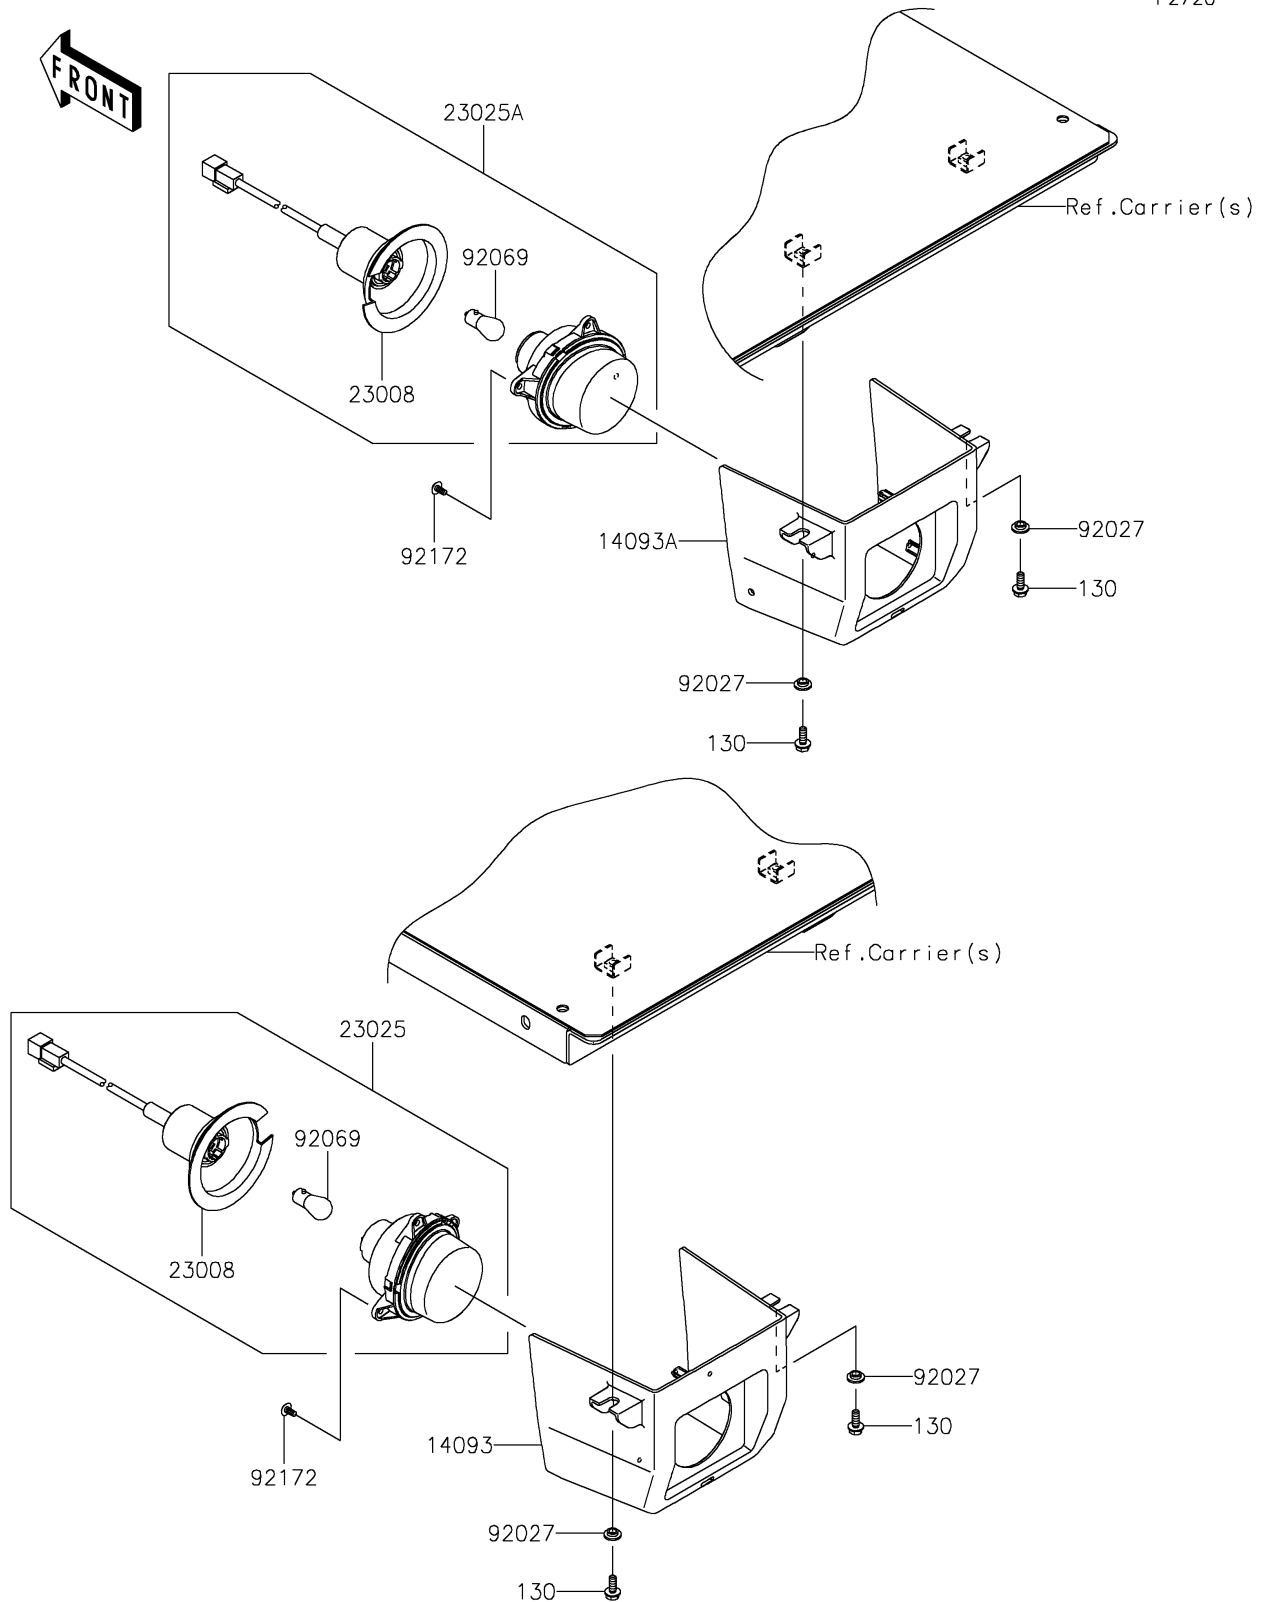

2017 MULE PRO-DXT™ DIESEL

PARTS DIAGRAM

Taillight(s)

F2720

2017 MULE PRO-DXT™ DIESEL

PARTS LIST

Taillight(s)

ITEM NAME	PART NUMBER	QUANTITY
-----------	-------------	----------
