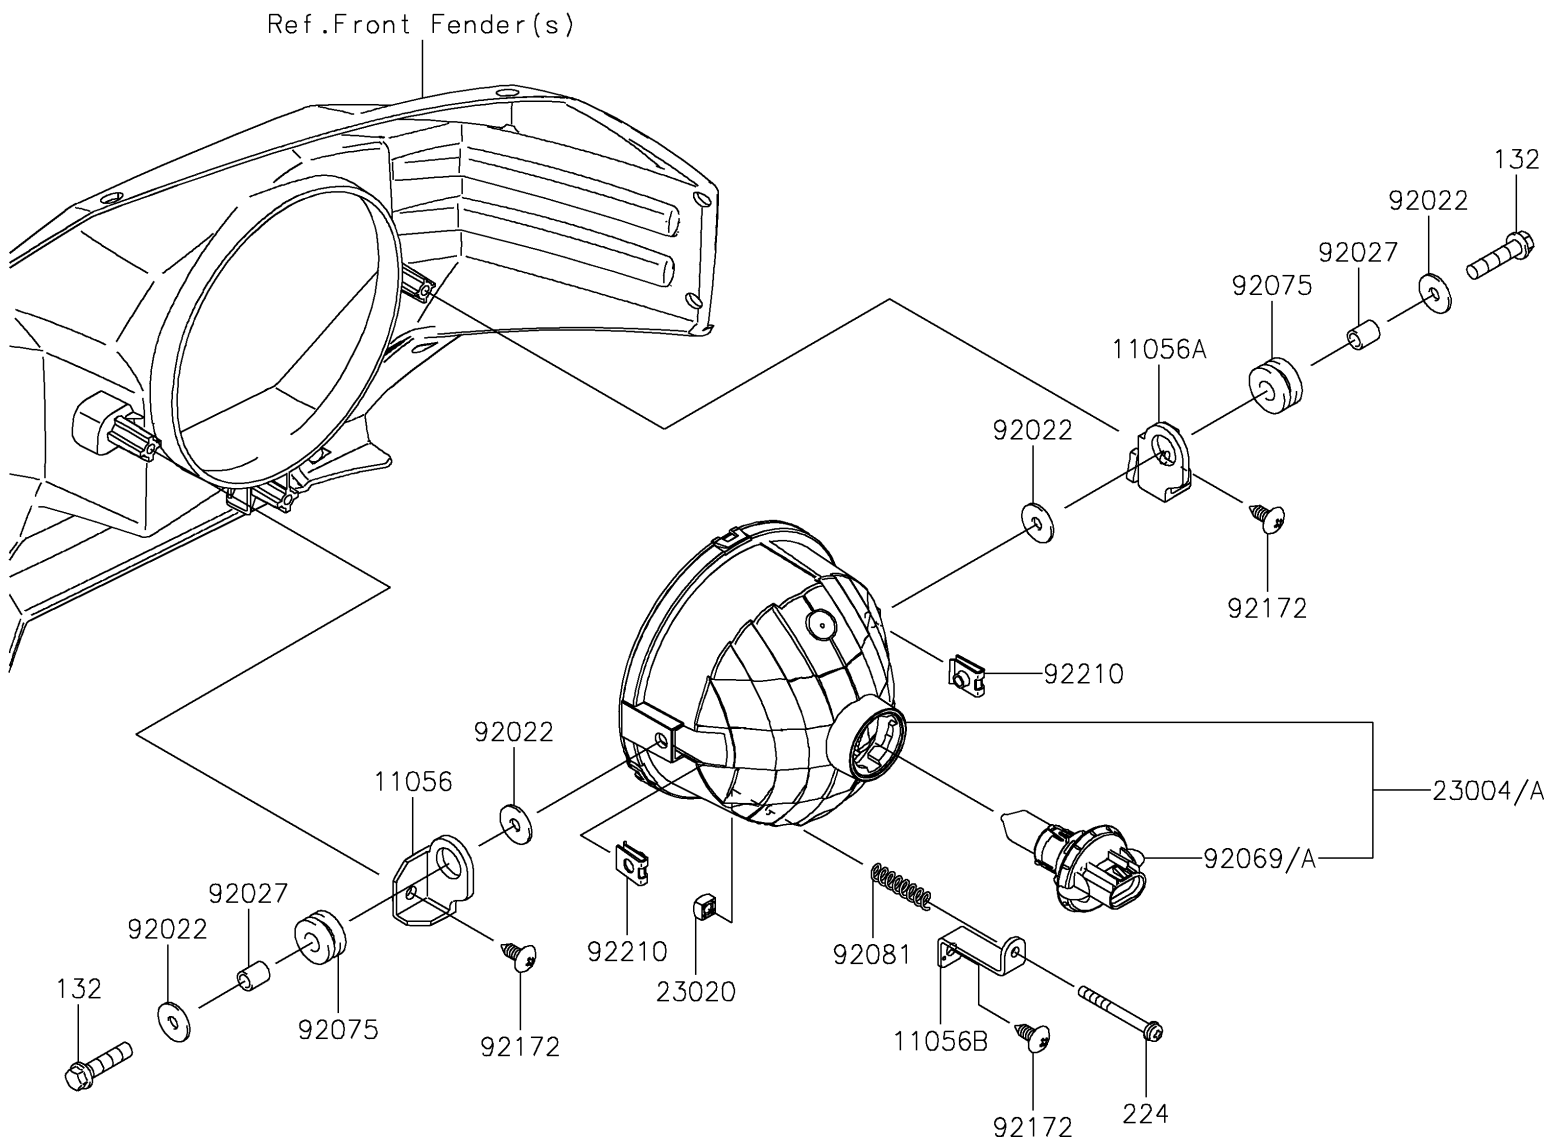

2018 MULE PRO-DXT™ DIESEL

PARTS DIAGRAM

Headlight(s)

F2710

2018 MULE PRO-DXT™ DIESEL

PARTS LIST

Headlight(s)

ITEM NAME	PART NUMBER	QUANTITY
-----------	-------------	----------
