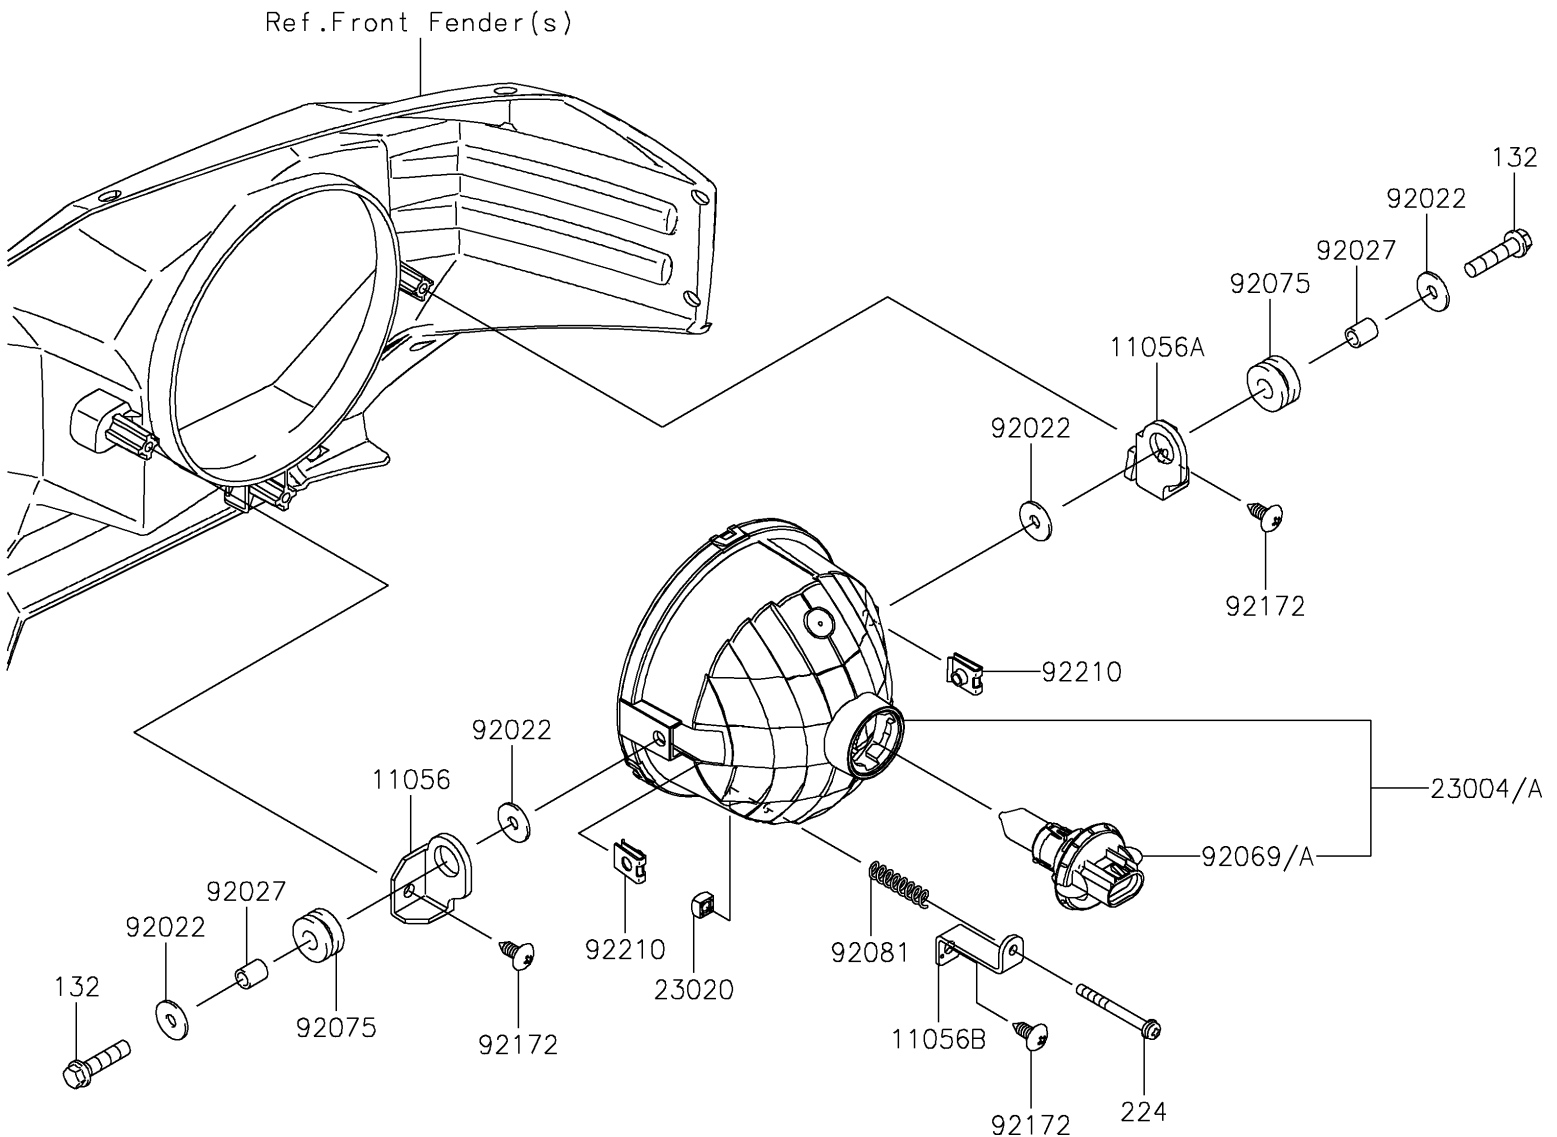

2017 MULE PRO-DXT™ DIESEL

PARTS DIAGRAM

Headlight(s)

F2710

2017 MULE PRO-DXT™ DIESEL

PARTS LIST

Headlight(s)

ITEM NAME

PART NUMBER

QUANTITY
