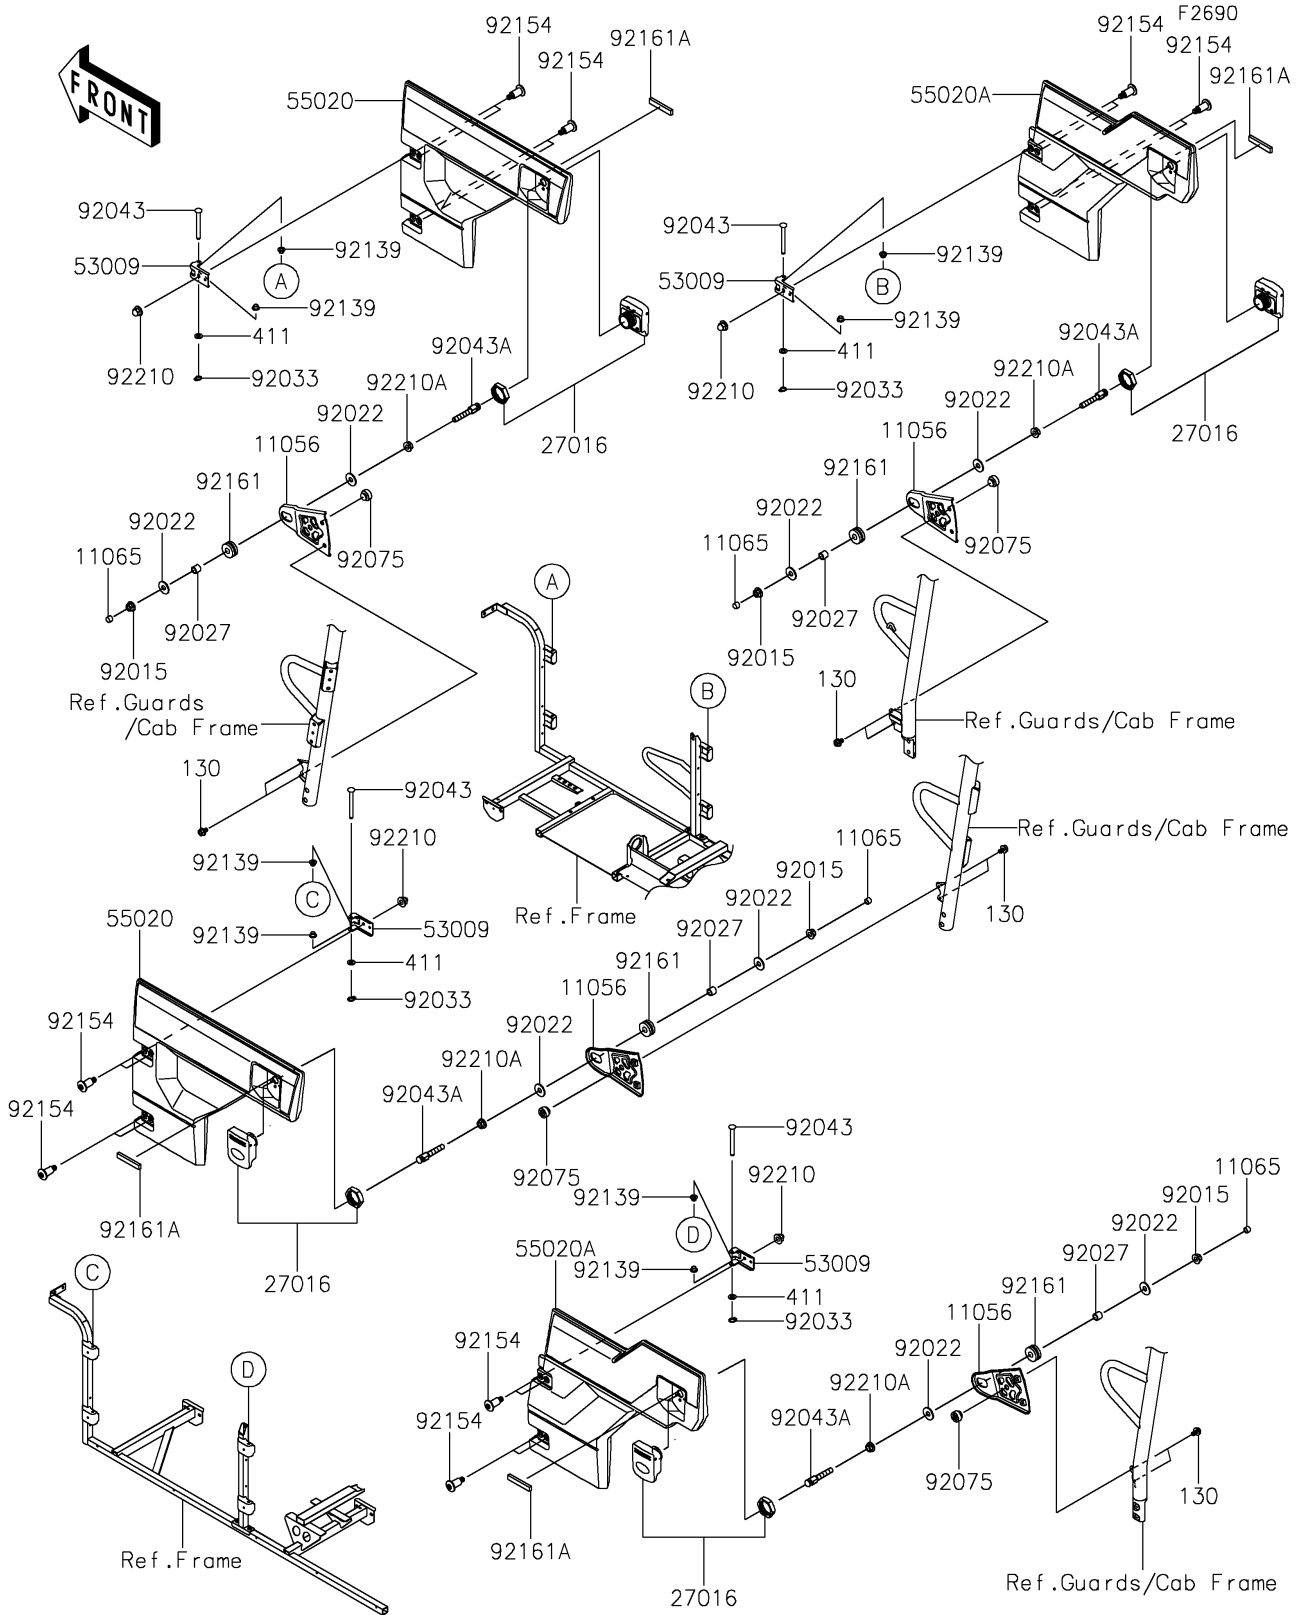

2017 MULE PRO-DXT™ DIESEL

PARTS DIAGRAM

Door

2017 MULE PRO-DXT™ DIESEL

PARTS LIST

Door

ITEM NAME	PART NUMBER	QUANTITY
-----------	-------------	----------
