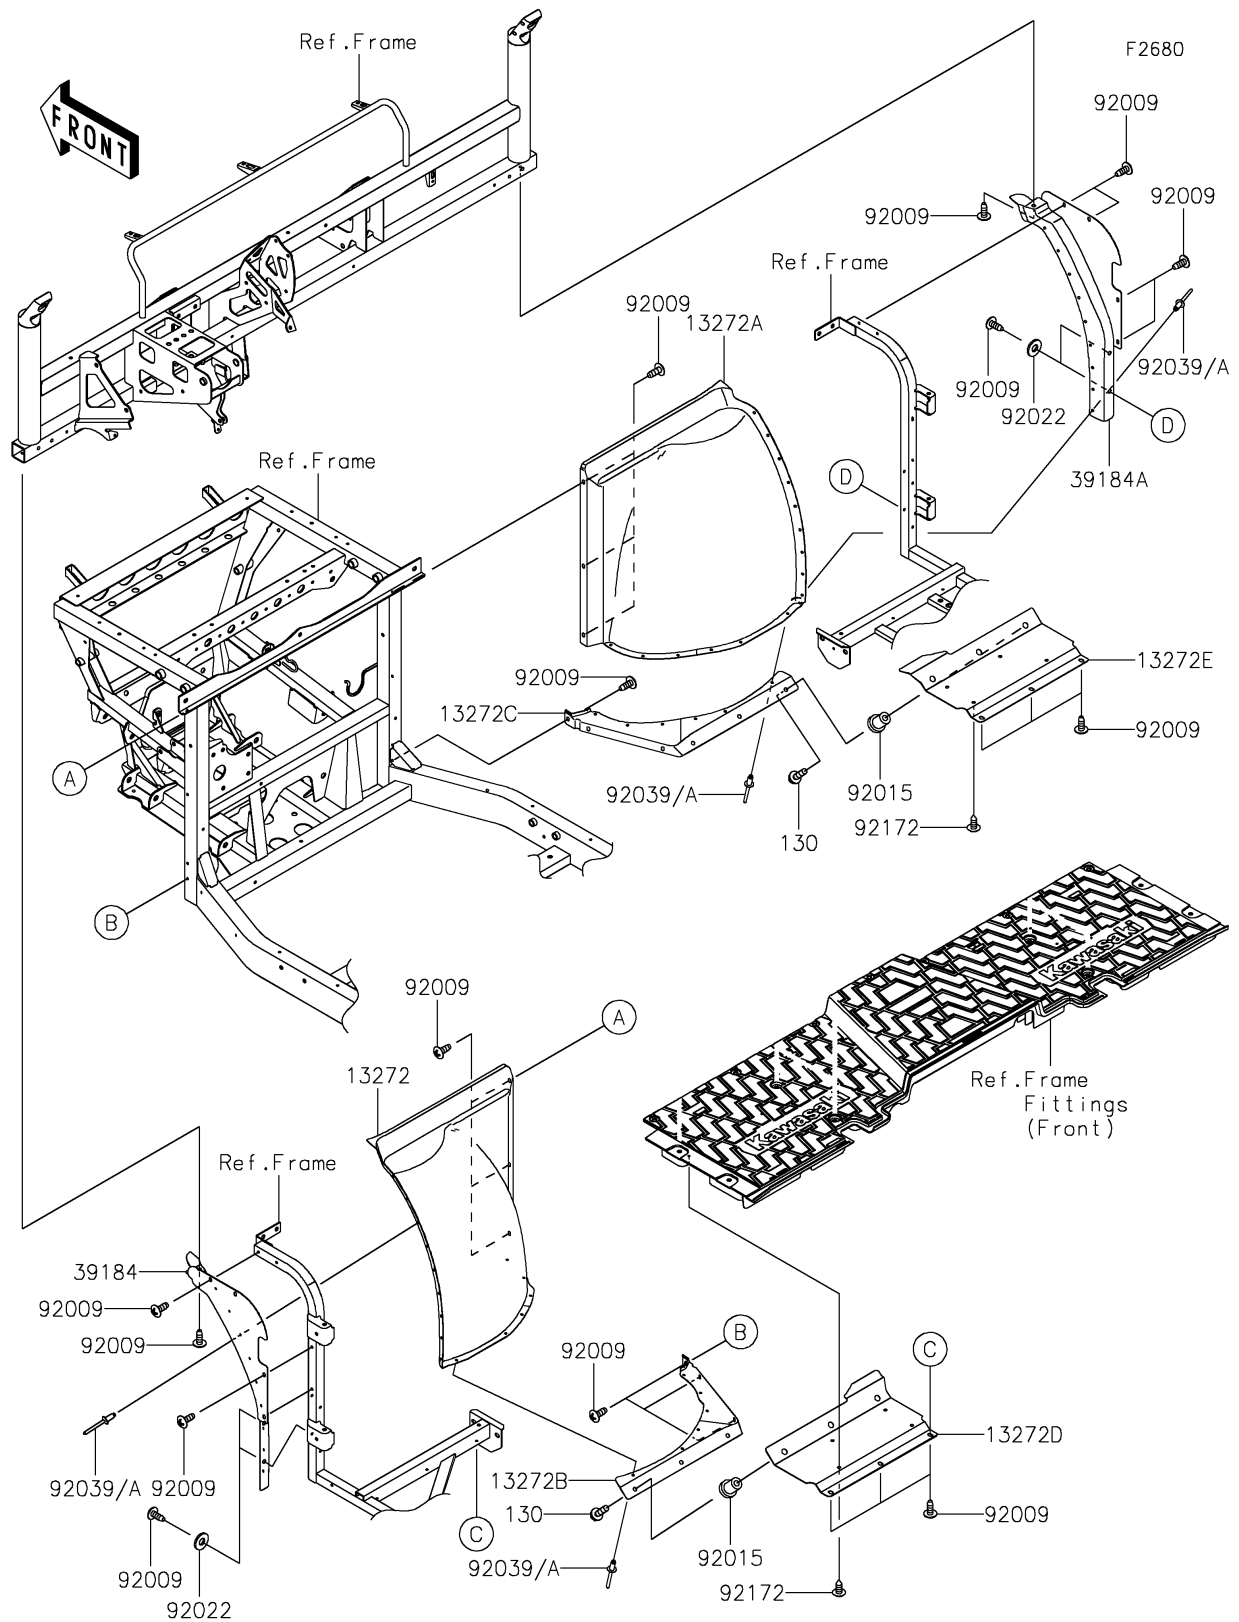

2018 MULE PRO-DXT™ DIESEL

PARTS DIAGRAM

Guard(s)

2018 MULE PRO-DXT™ DIESEL

PARTS LIST

Guard(s)

ITEM NAME	PART NUMBER	QUANTITY
-----------	-------------	----------
