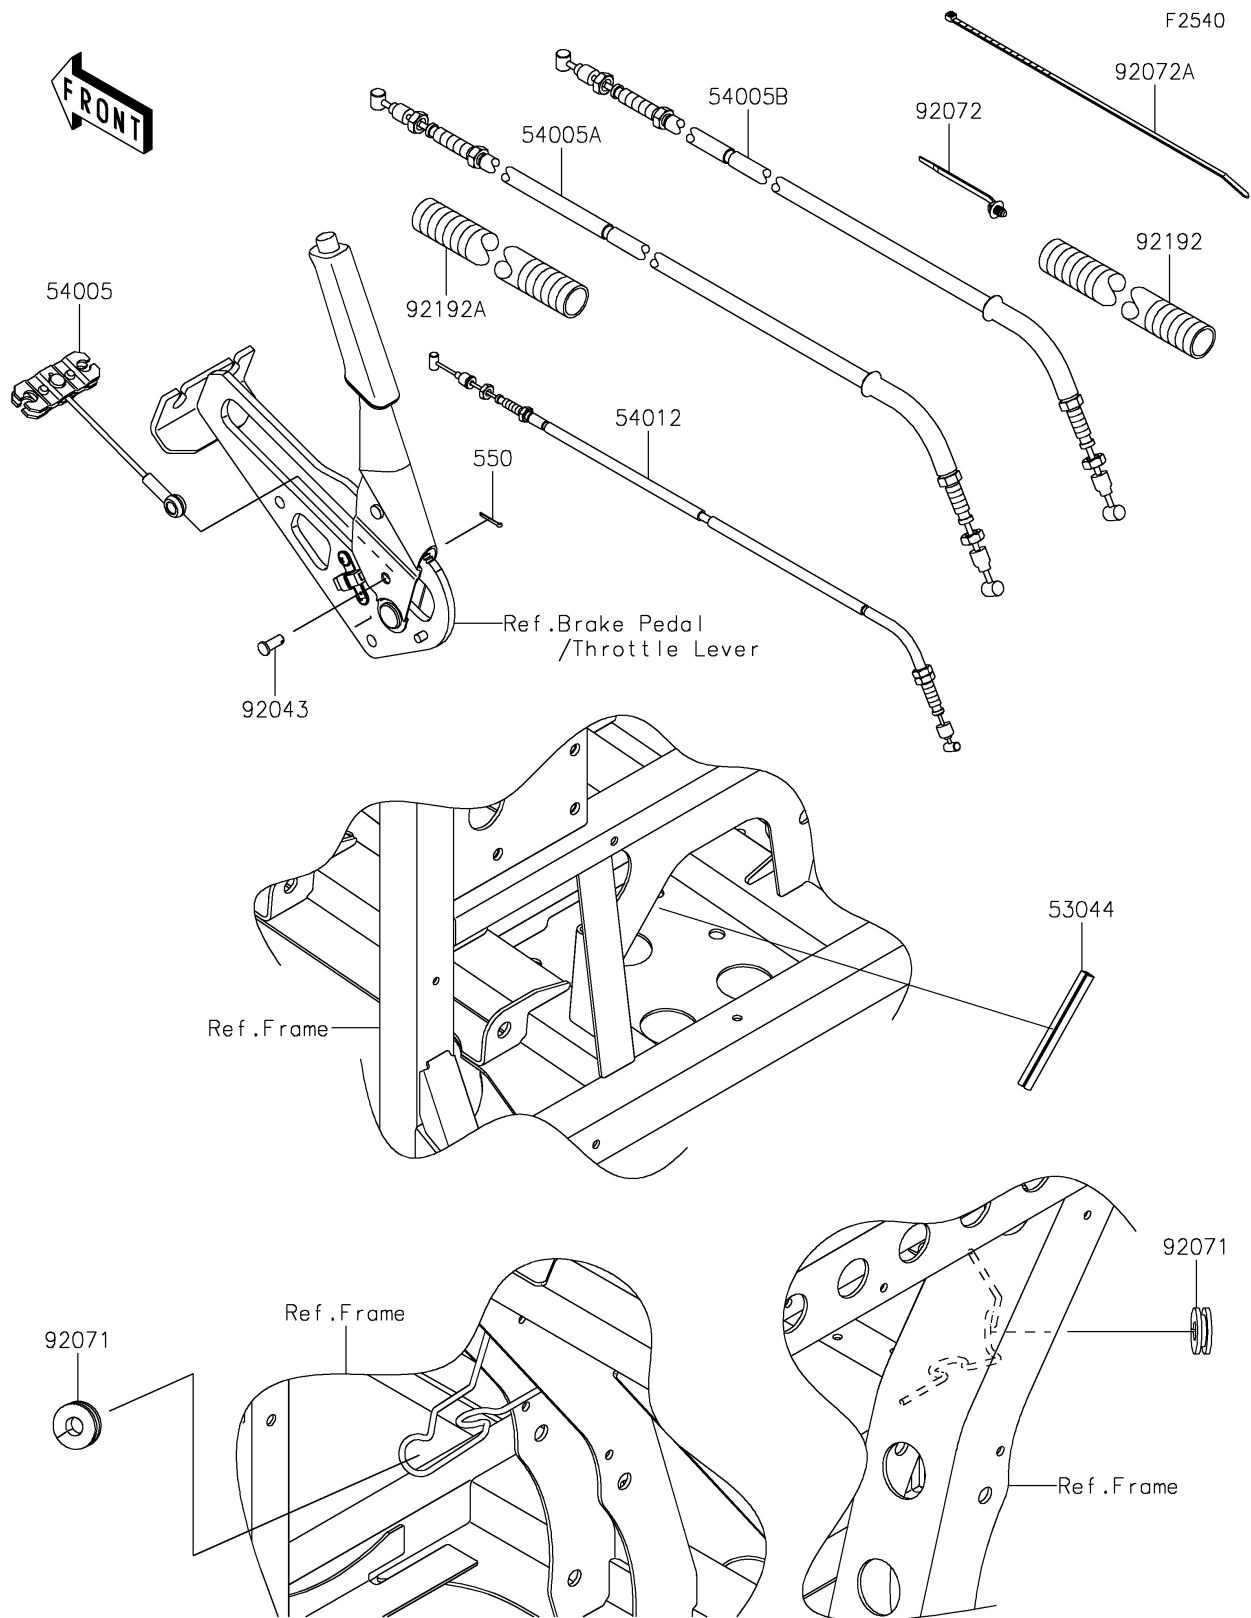

2019 MULE PRO-DXT™ DIESEL

PARTS DIAGRAM

Cables

2019 MULE PRO-DXT™ DIESEL

PARTS LIST

Cables

ITEM NAME	PART NUMBER	QUANTITY
-----------	-------------	----------
