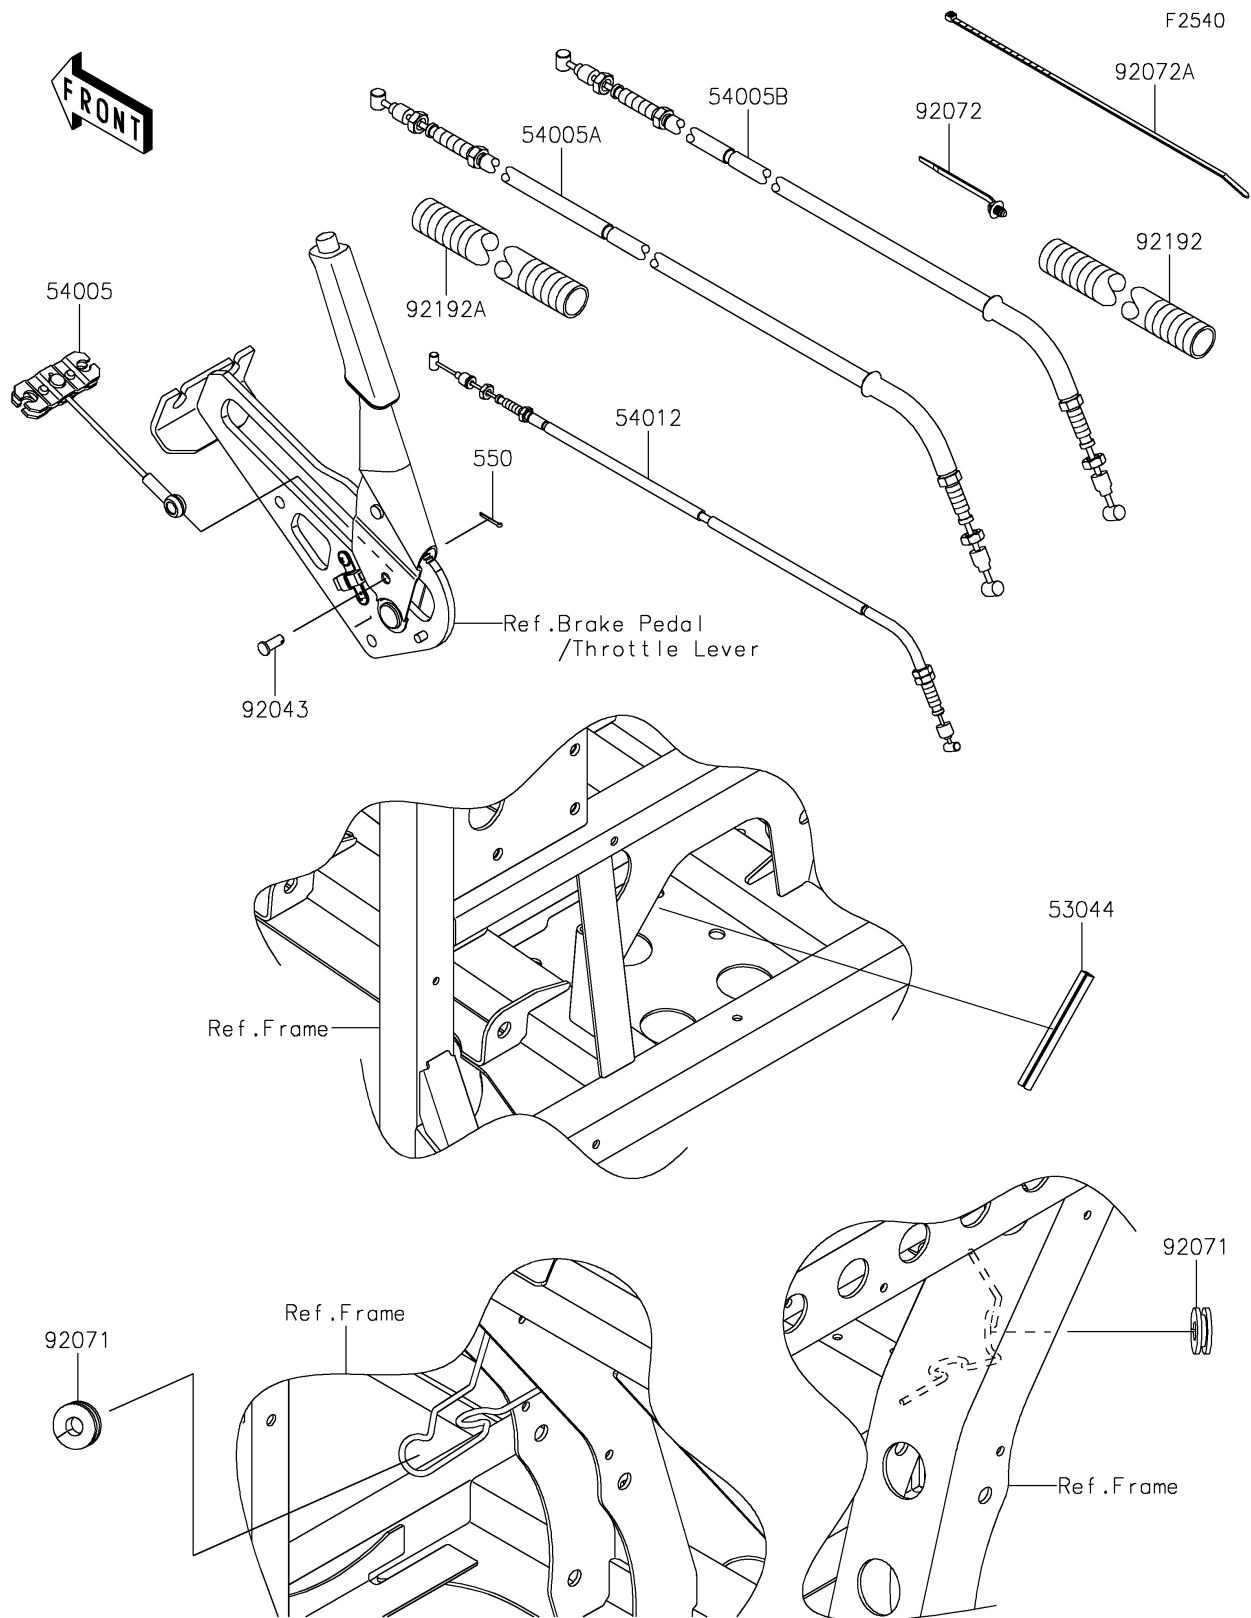

2018 MULE PRO-DXT™ DIESEL

PARTS DIAGRAM

Cables

2018 MULE PRO-DXT™ DIESEL

PARTS LIST

Cables

ITEM NAME

PART NUMBER

QUANTITY
