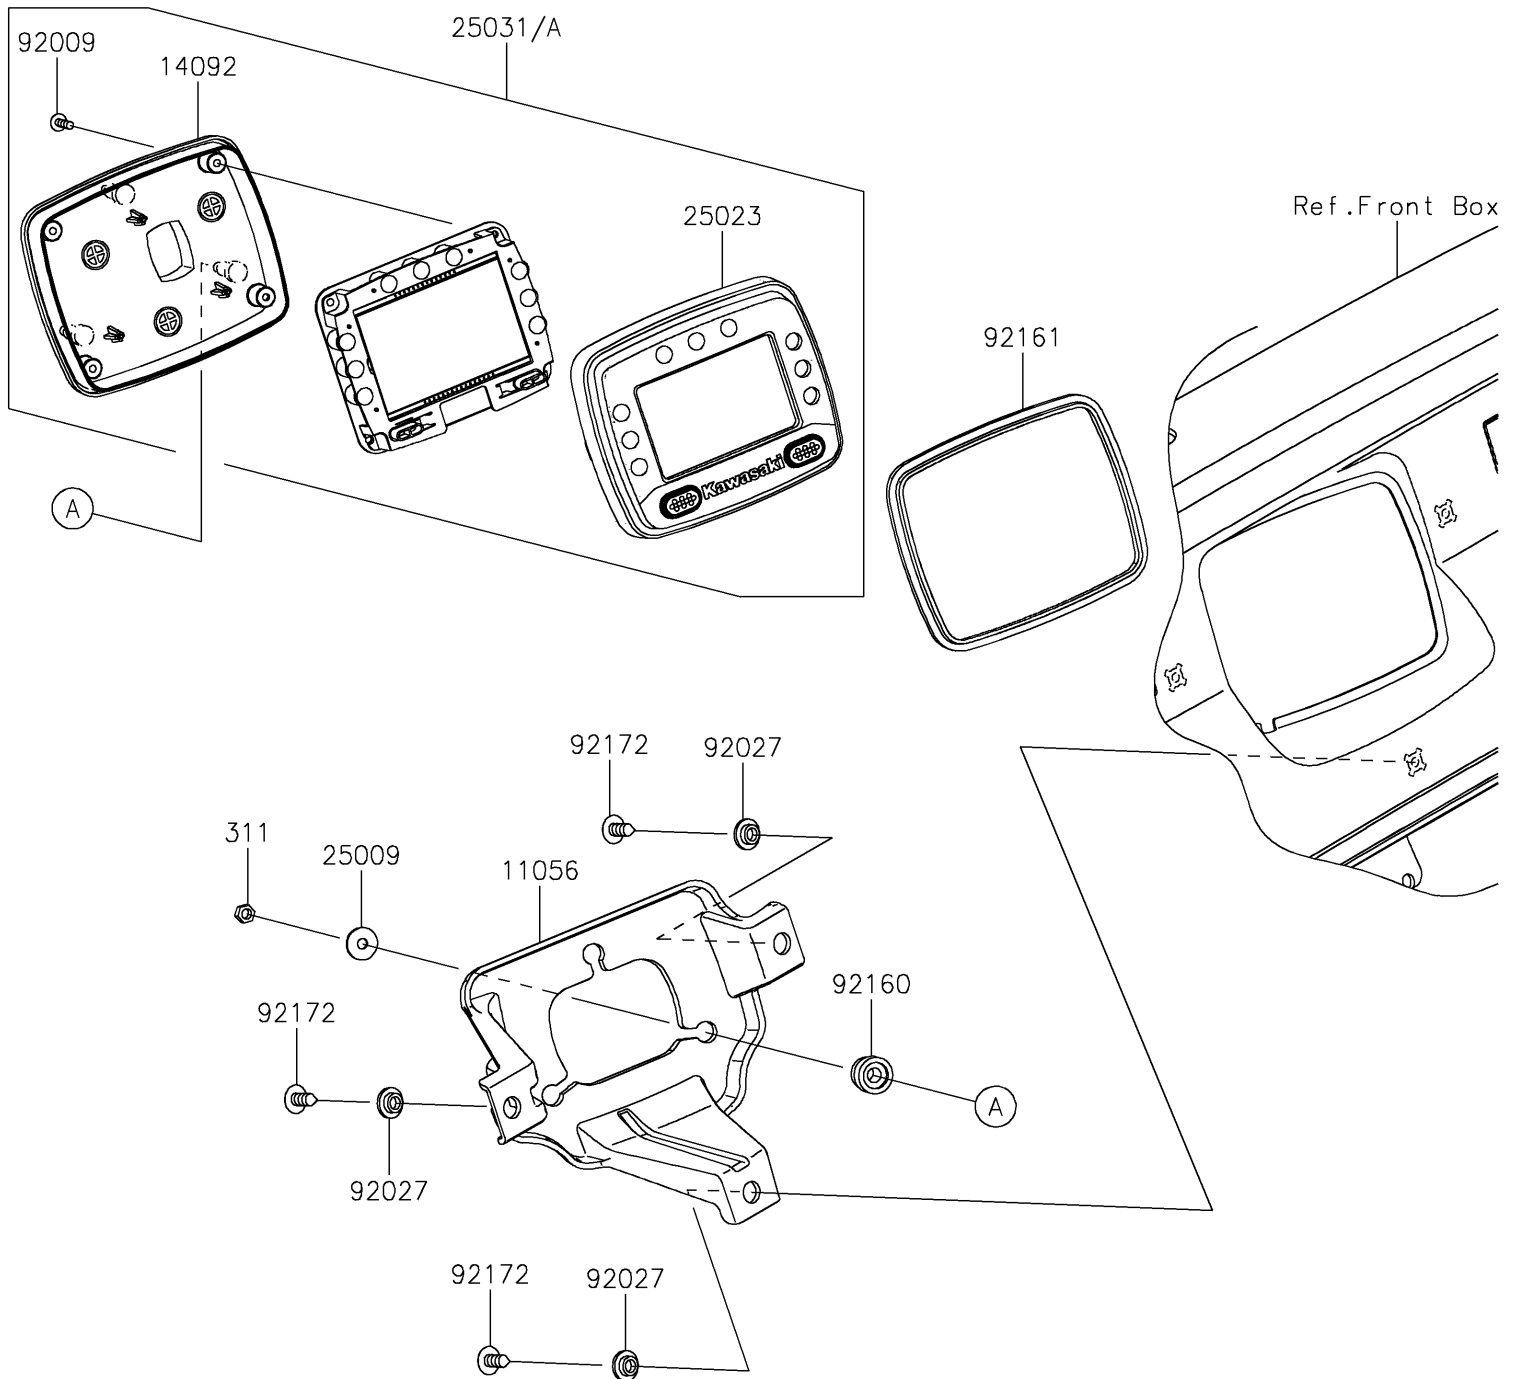

2017 MULE PRO-DXT™ DIESEL

PARTS DIAGRAM

Meter(s)

F2530

2017 MULE PRO-DXT™ DIESEL

PARTS LIST

Meter(s)

ITEM NAME	PART NUMBER	QUANTITY
-----------	-------------	----------
