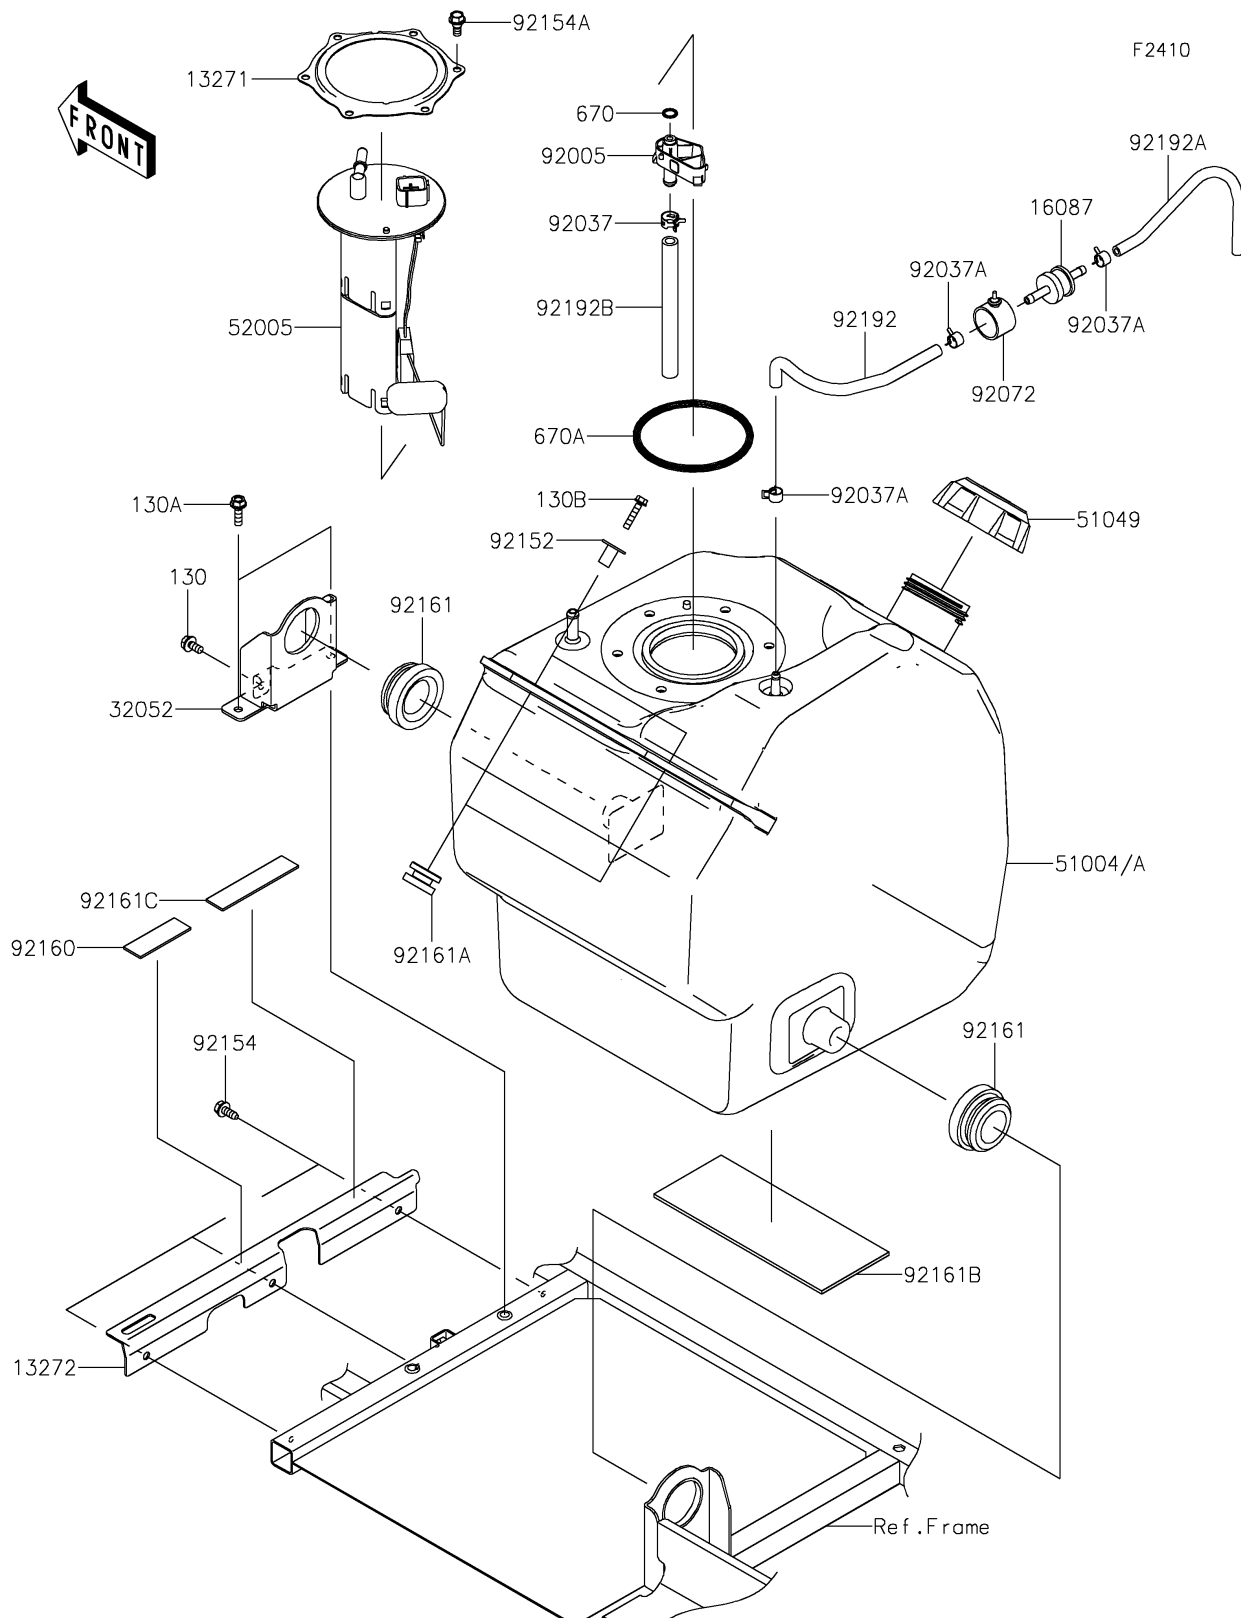

2017 MULE PRO-DXT™ DIESEL

PARTS DIAGRAM

Fuel Tank

2017 MULE PRO-DXT™ DIESEL

PARTS LIST

Fuel Tank

ITEM NAME	PART NUMBER	QUANTITY
-----------	-------------	----------
