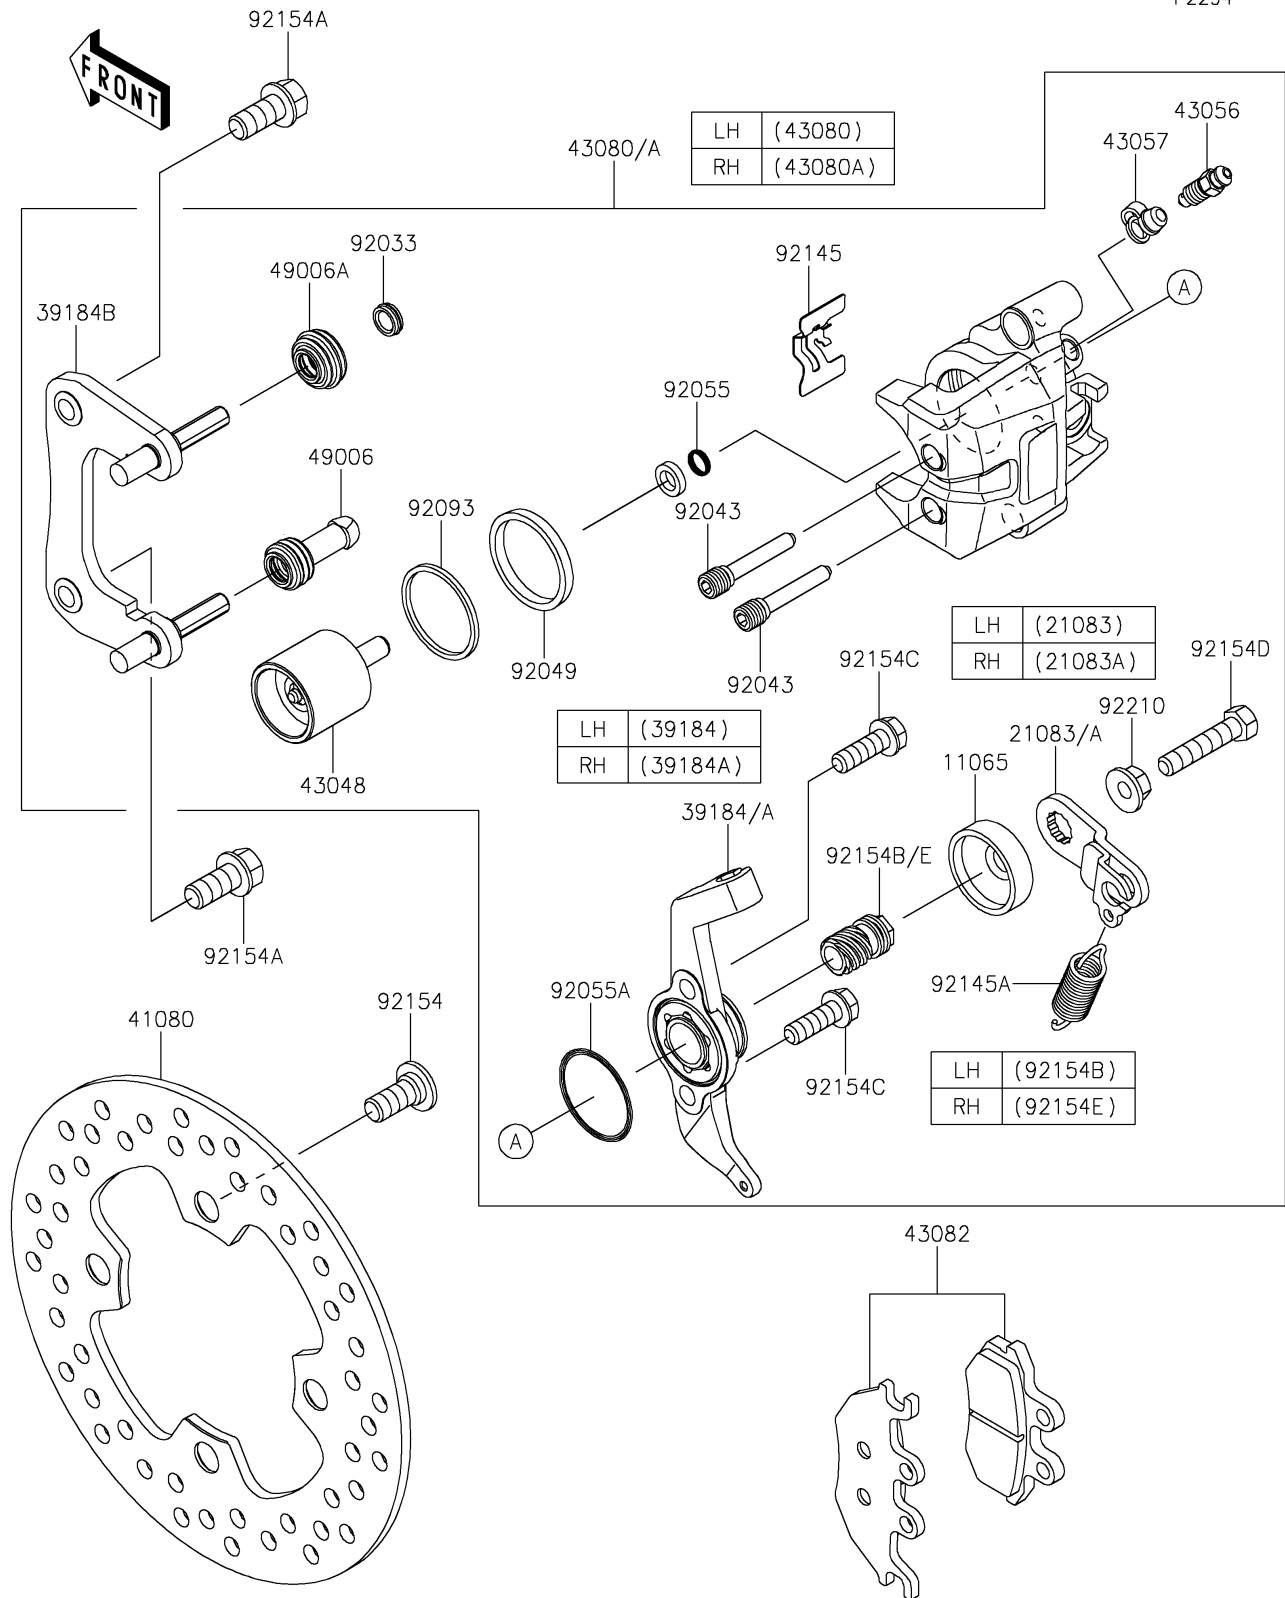

2017 MULE PRO-DXT™ DIESEL

PARTS DIAGRAM

Rear Brake

F2294

2017 MULE PRO-DXT™ DIESEL

PARTS LIST

Rear Brake

ITEM NAME	PART NUMBER	QUANTITY
-----------	-------------	----------
