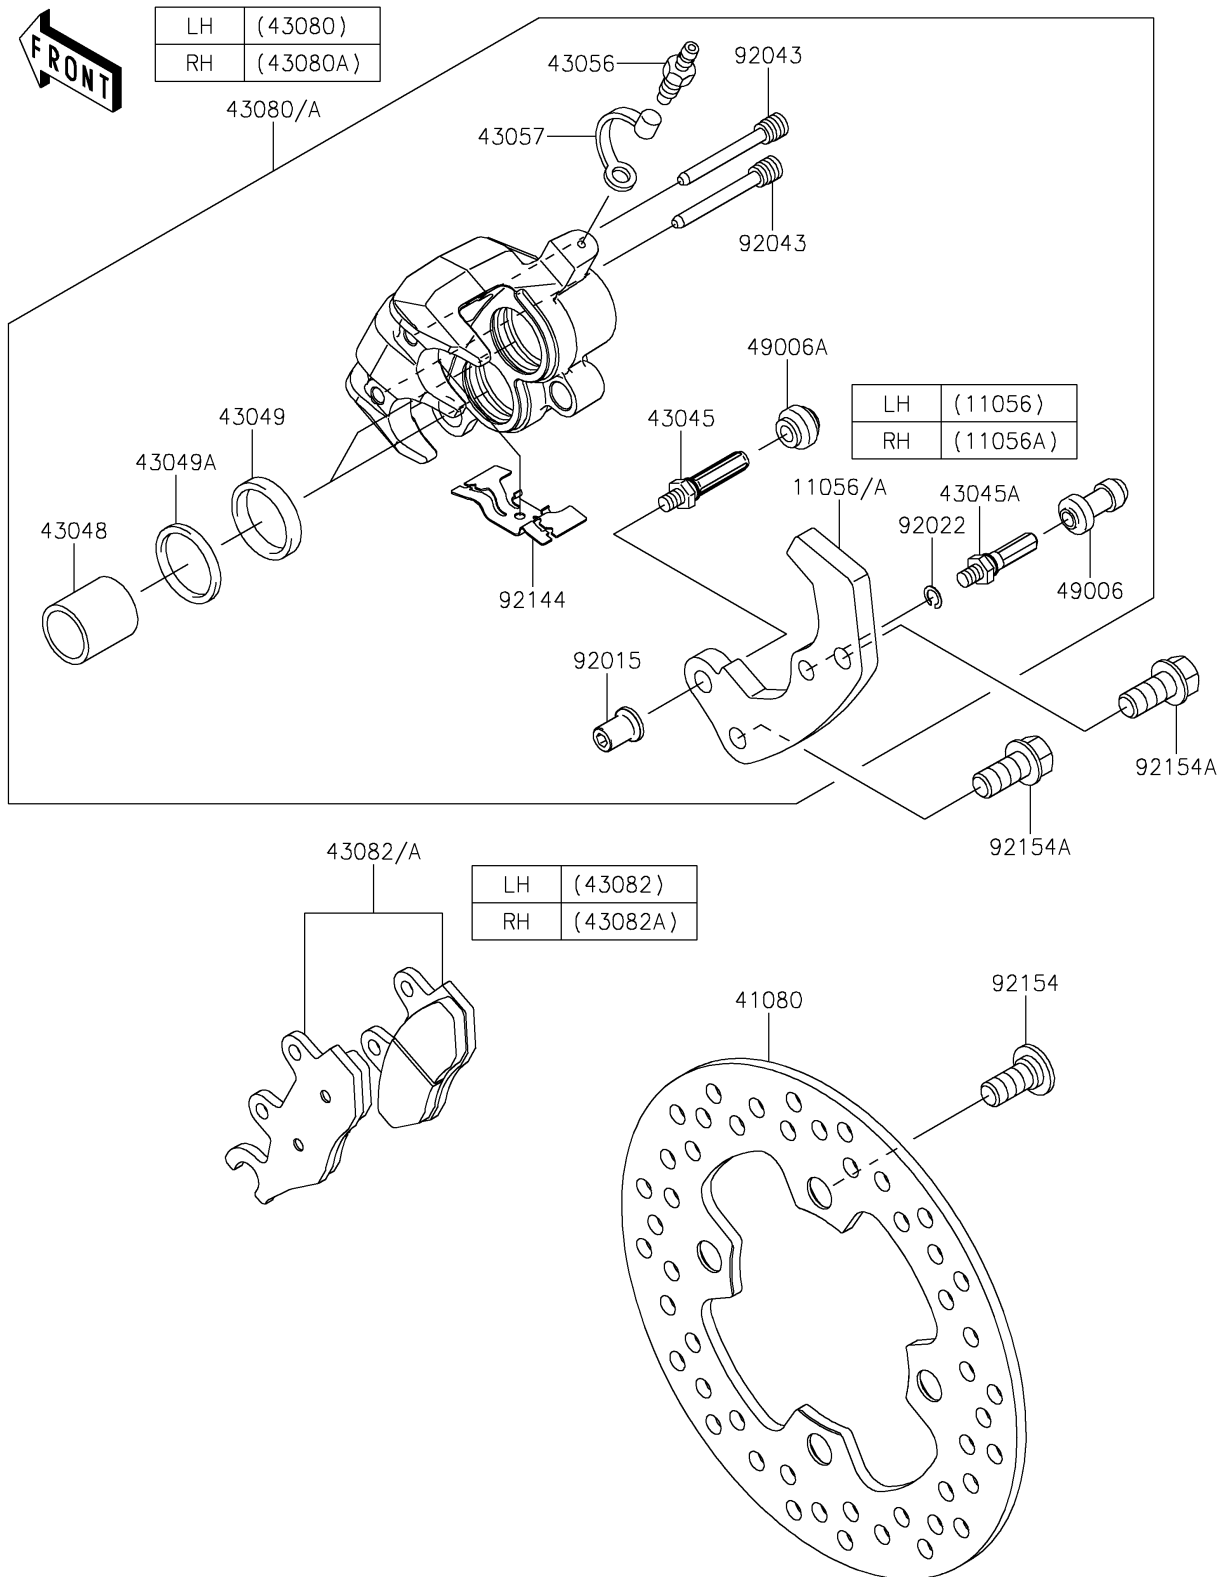

2017 MULE PRO-DXT™ DIESEL

PARTS DIAGRAM

Front Brake

F2292

2017 MULE PRO-DXT™ DIESEL

PARTS LIST

Front Brake

ITEM NAME	PART NUMBER	QUANTITY
-----------	-------------	----------
