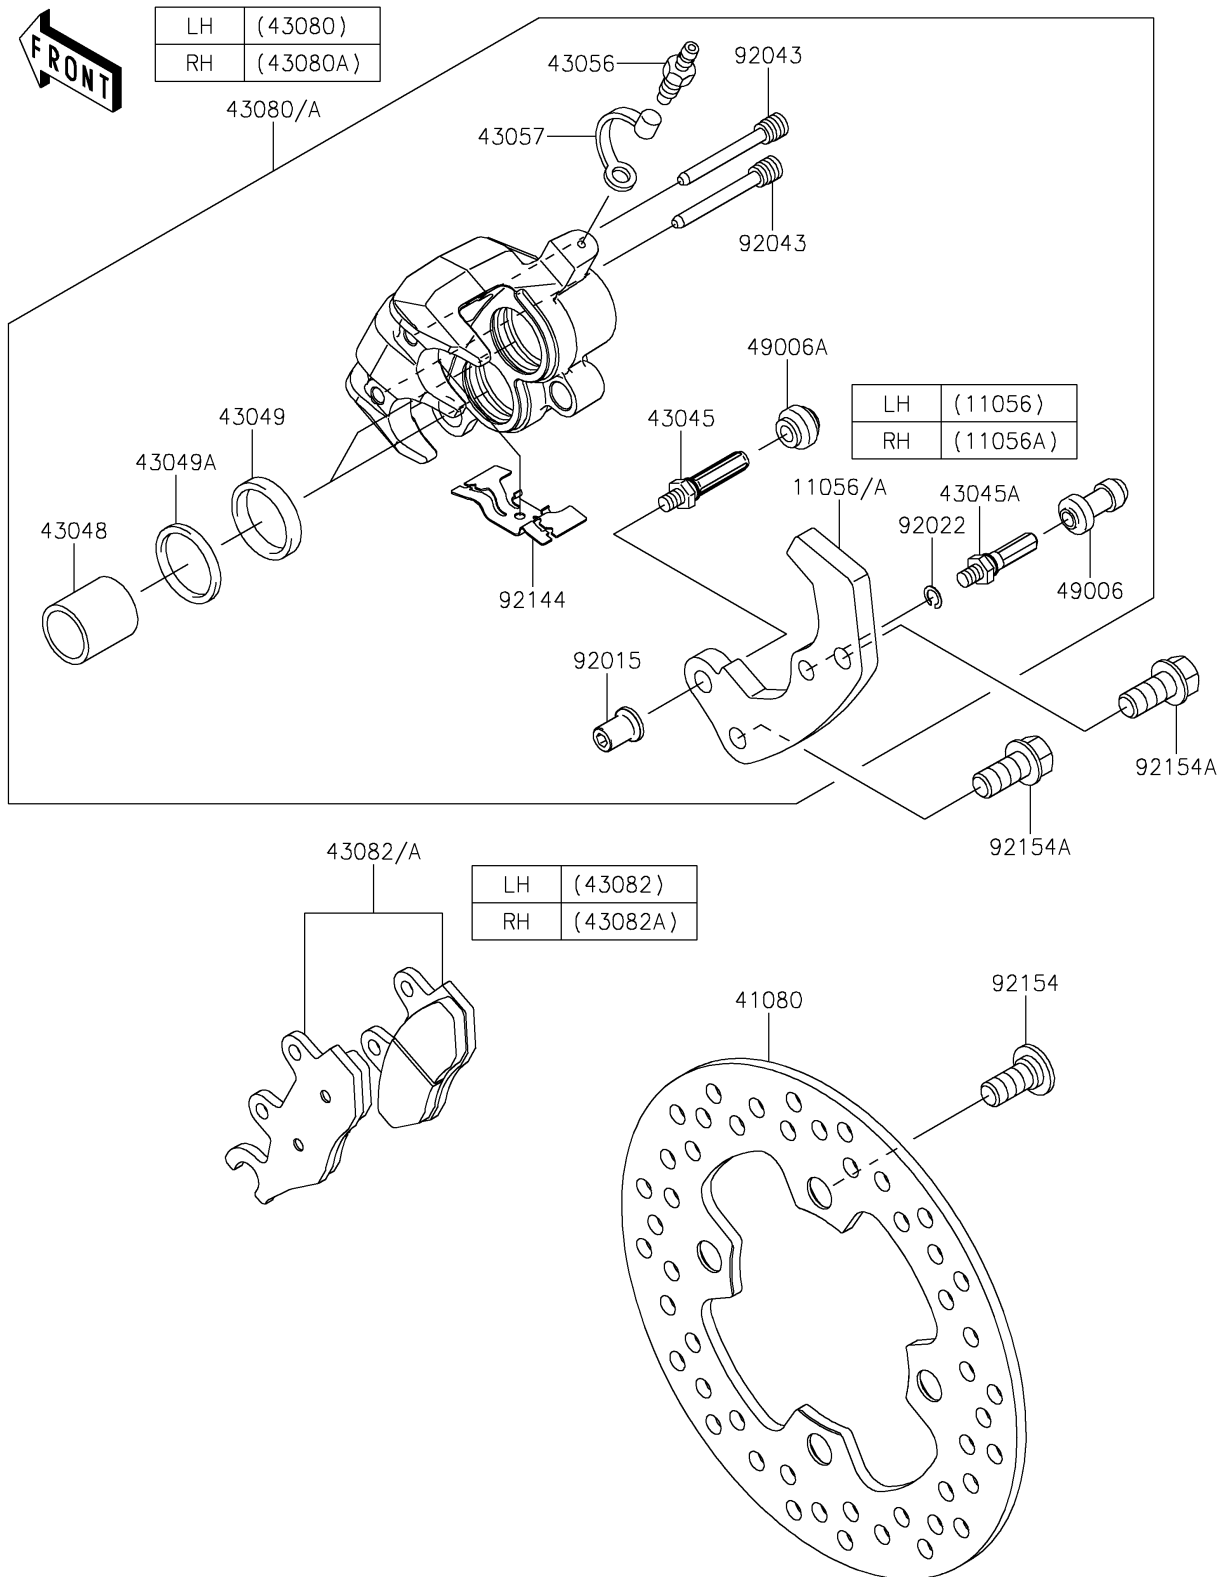

2018 MULE PRO-DXT™ DIESEL

PARTS DIAGRAM

Front Brake

F2292

2018 MULE PRO-DXT™ DIESEL

PARTS LIST

Front Brake

ITEM NAME	PART NUMBER	QUANTITY
-----------	-------------	----------
