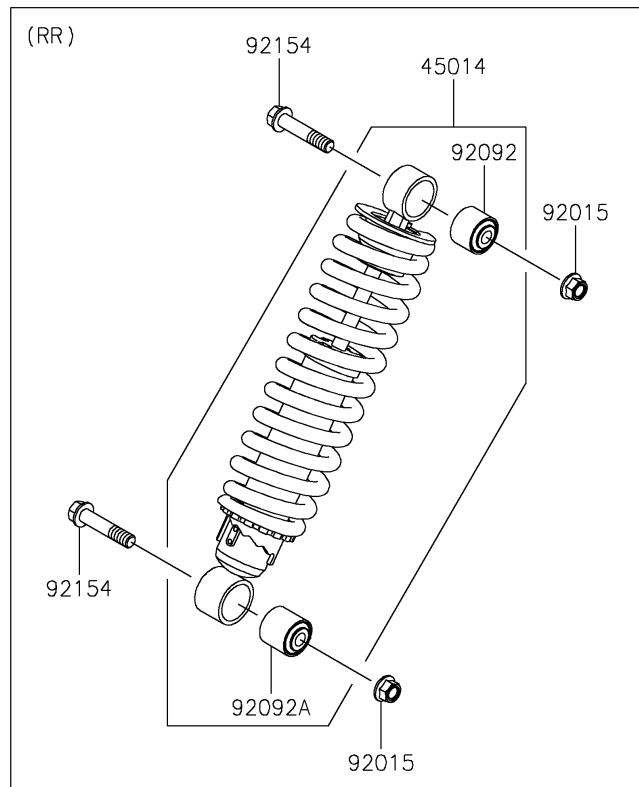

2018 MULE PRO-DXT™ DIESEL

PARTS DIAGRAM

Shock Absorber(s)

2018 MULE PRO-DXT™ DIESEL

PARTS LIST

Shock Absorber(s)

ITEM NAME	PART NUMBER	QUANTITY
-----------	-------------	----------
