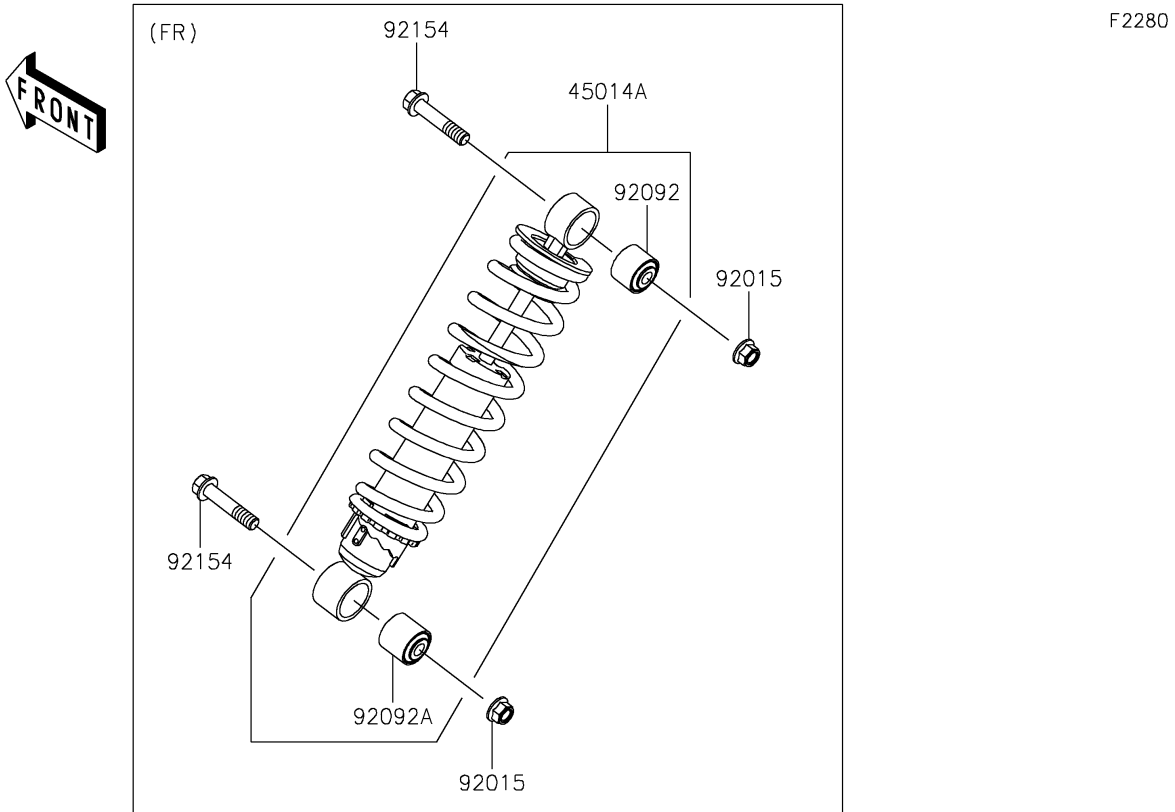

2018 MULE PRO-DXT™ DIESEL

PARTS DIAGRAM

Shock Absorber(s)

2018 MULE PRO-DXT™ DIESEL

PARTS LIST

Shock Absorber(s)

ITEM NAME	PART NUMBER	QUANTITY
-----------	-------------	----------
