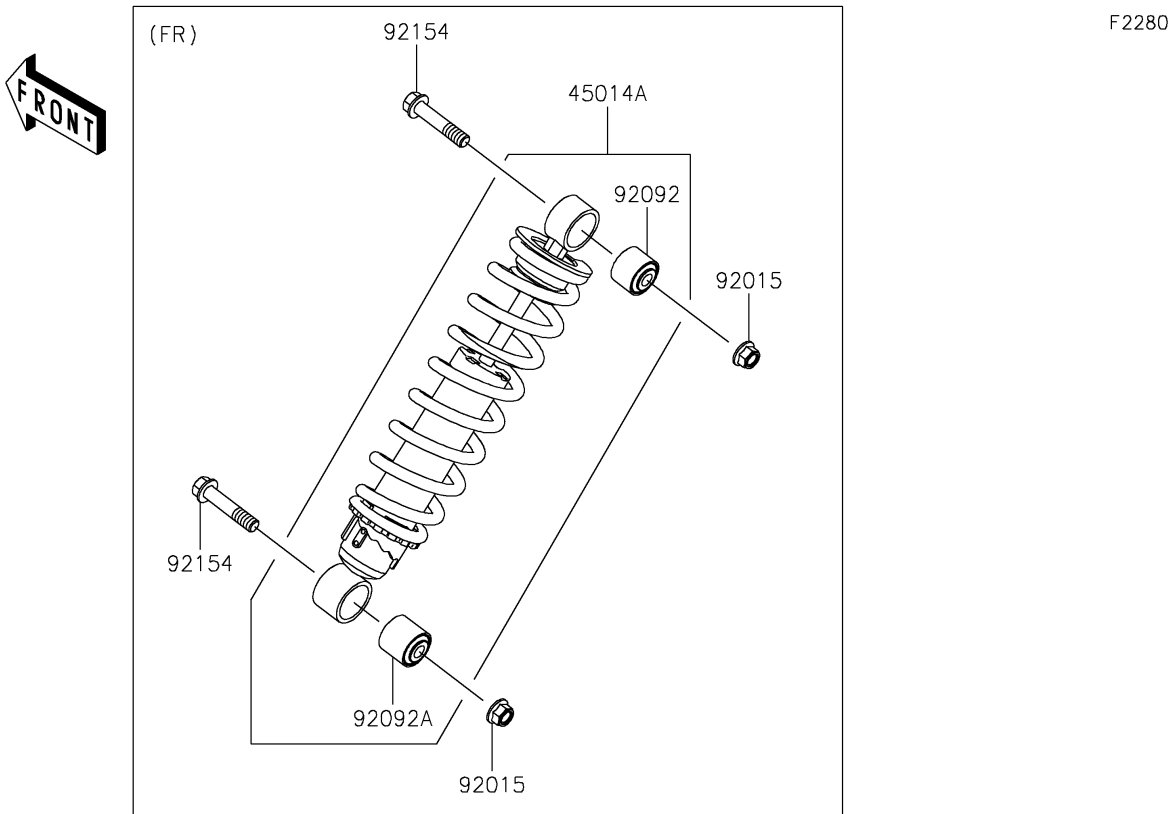

2017 MULE PRO-DXT™ DIESEL

PARTS DIAGRAM

Shock Absorber(s)

2017 MULE PRO-DXT™ DIESEL

PARTS LIST

Shock Absorber(s)

ITEM NAME	PART NUMBER	QUANTITY
-----------	-------------	----------
