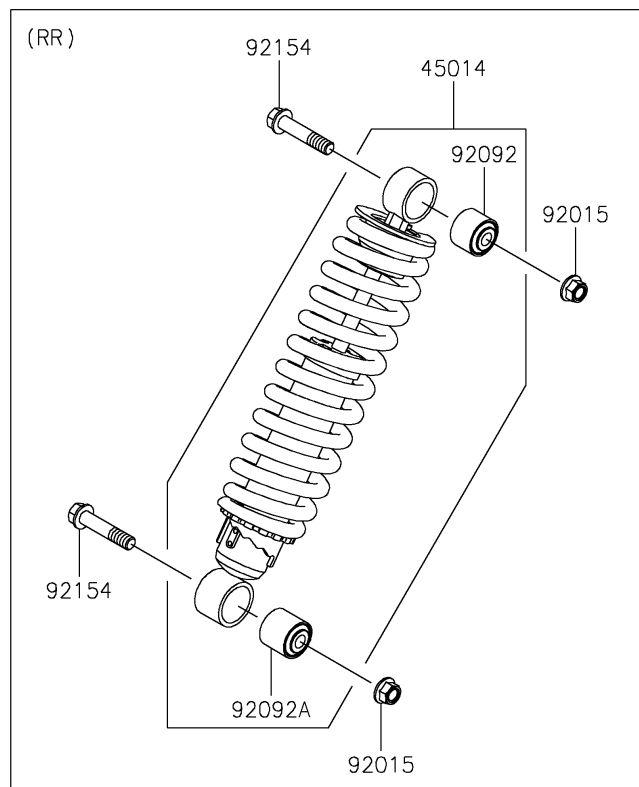

2017 MULE PRO-DXT™ DIESEL

PARTS DIAGRAM

Shock Absorber(s)

2017 MULE PRO-DXT™ DIESEL

PARTS LIST

Shock Absorber(s)

ITEM NAME	PART NUMBER	QUANTITY
-----------	-------------	----------
