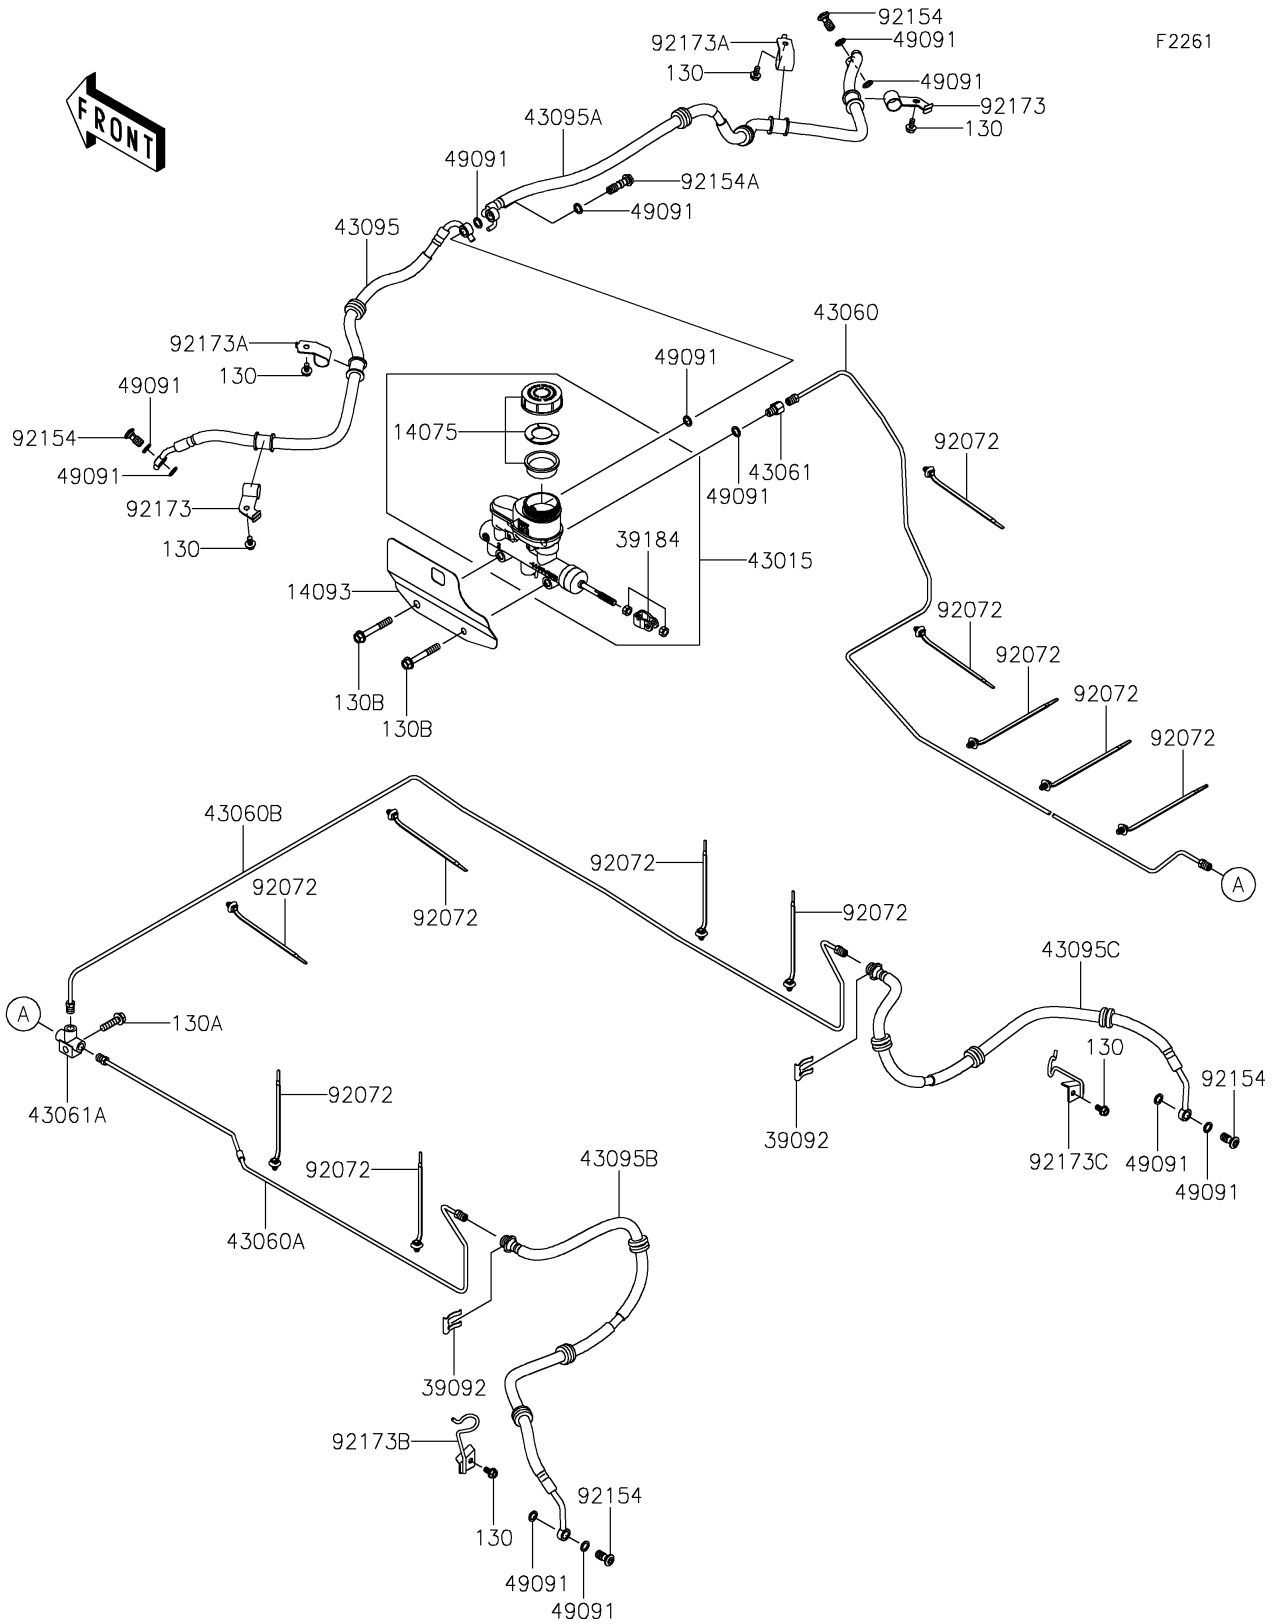

2017 MULE PRO-DXT™ DIESEL

PARTS DIAGRAM

Master Cylinder

2017 MULE PRO-DXT™ DIESEL

PARTS LIST

Master Cylinder

ITEM NAME	PART NUMBER	QUANTITY
-----------	-------------	----------
