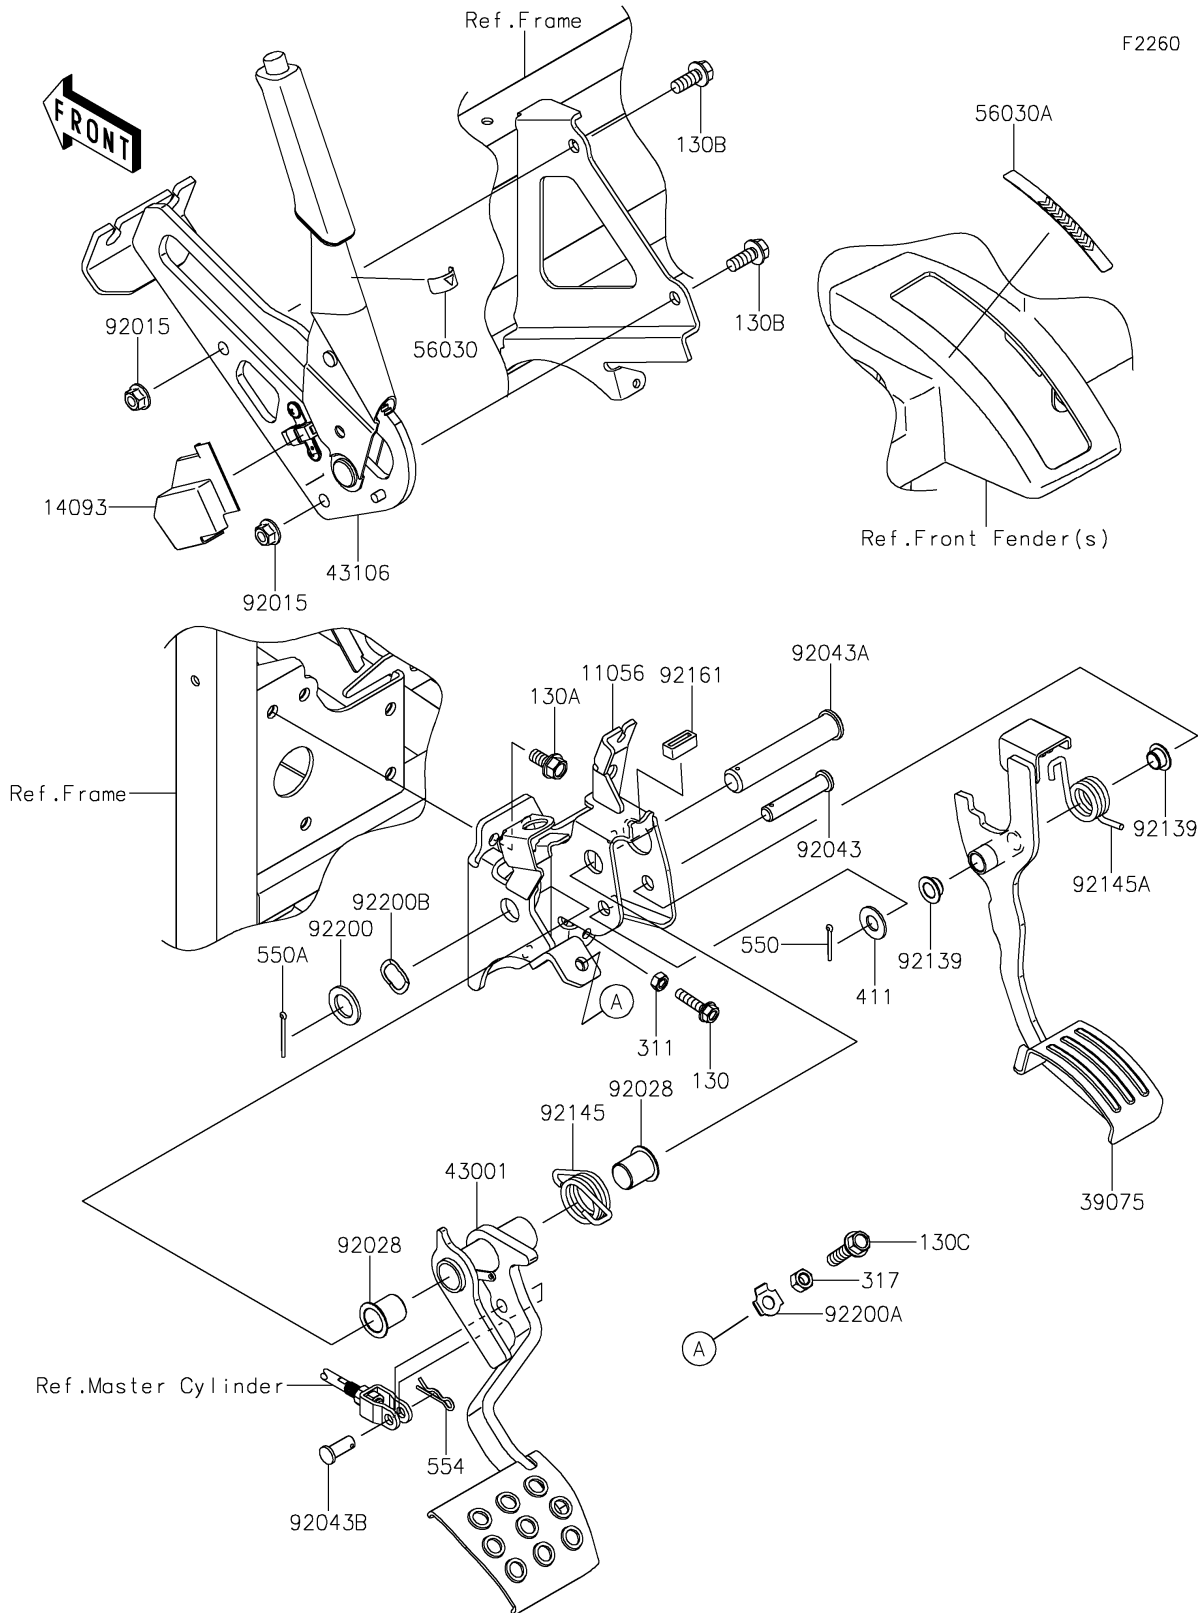

2017 MULE PRO-DXT™ DIESEL

PARTS DIAGRAM

Brake Pedal/Throttle Lever(AHF)

2017 MULE PRO-DXT™ DIESEL

PARTS LIST

Brake Pedal/Throttle Lever(AHF)

ITEM NAME	PART NUMBER	QUANTITY
-----------	-------------	----------
