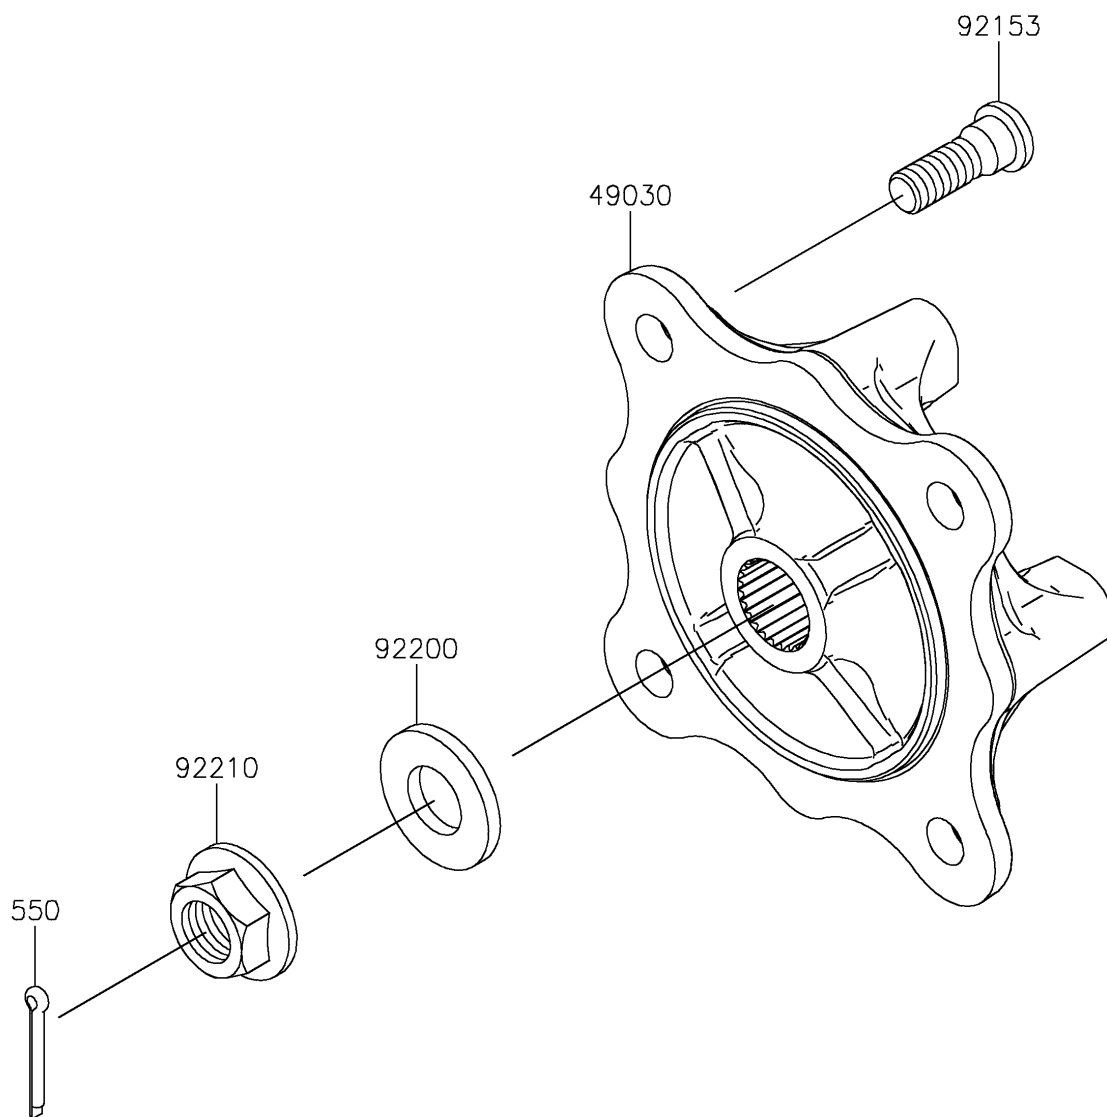

2017 MULE PRO-DXT™ DIESEL

PARTS DIAGRAM

Front Hubs/Brakes

F2230

2017 MULE PRO-DXT™ DIESEL

PARTS LIST

Front Hubs/Brakes

ITEM NAME	PART NUMBER	QUANTITY
-----------	-------------	----------
