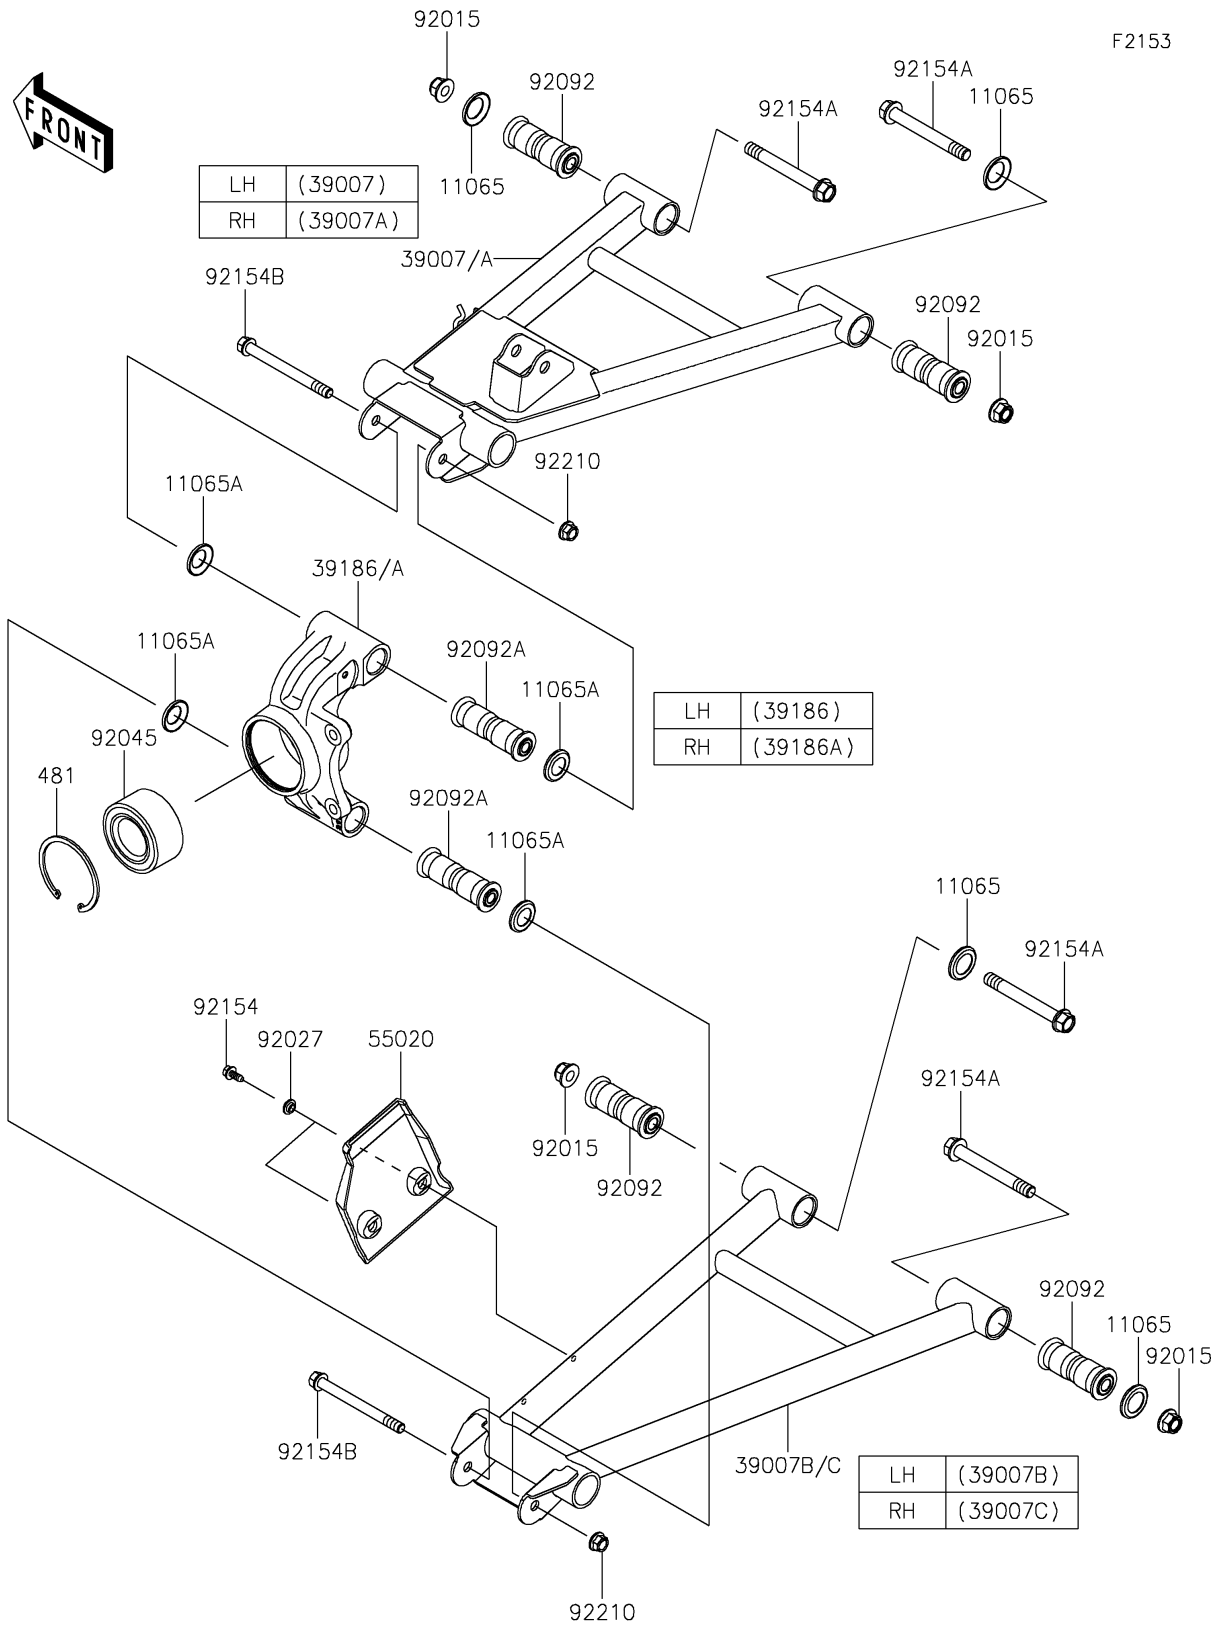

2017 MULE PRO-DXT™ DIESEL

PARTS DIAGRAM

Rear Suspension

2017 MULE PRO-DXT™ DIESEL

PARTS LIST

Rear Suspension

ITEM NAME	PART NUMBER	QUANTITY
-----------	-------------	----------
