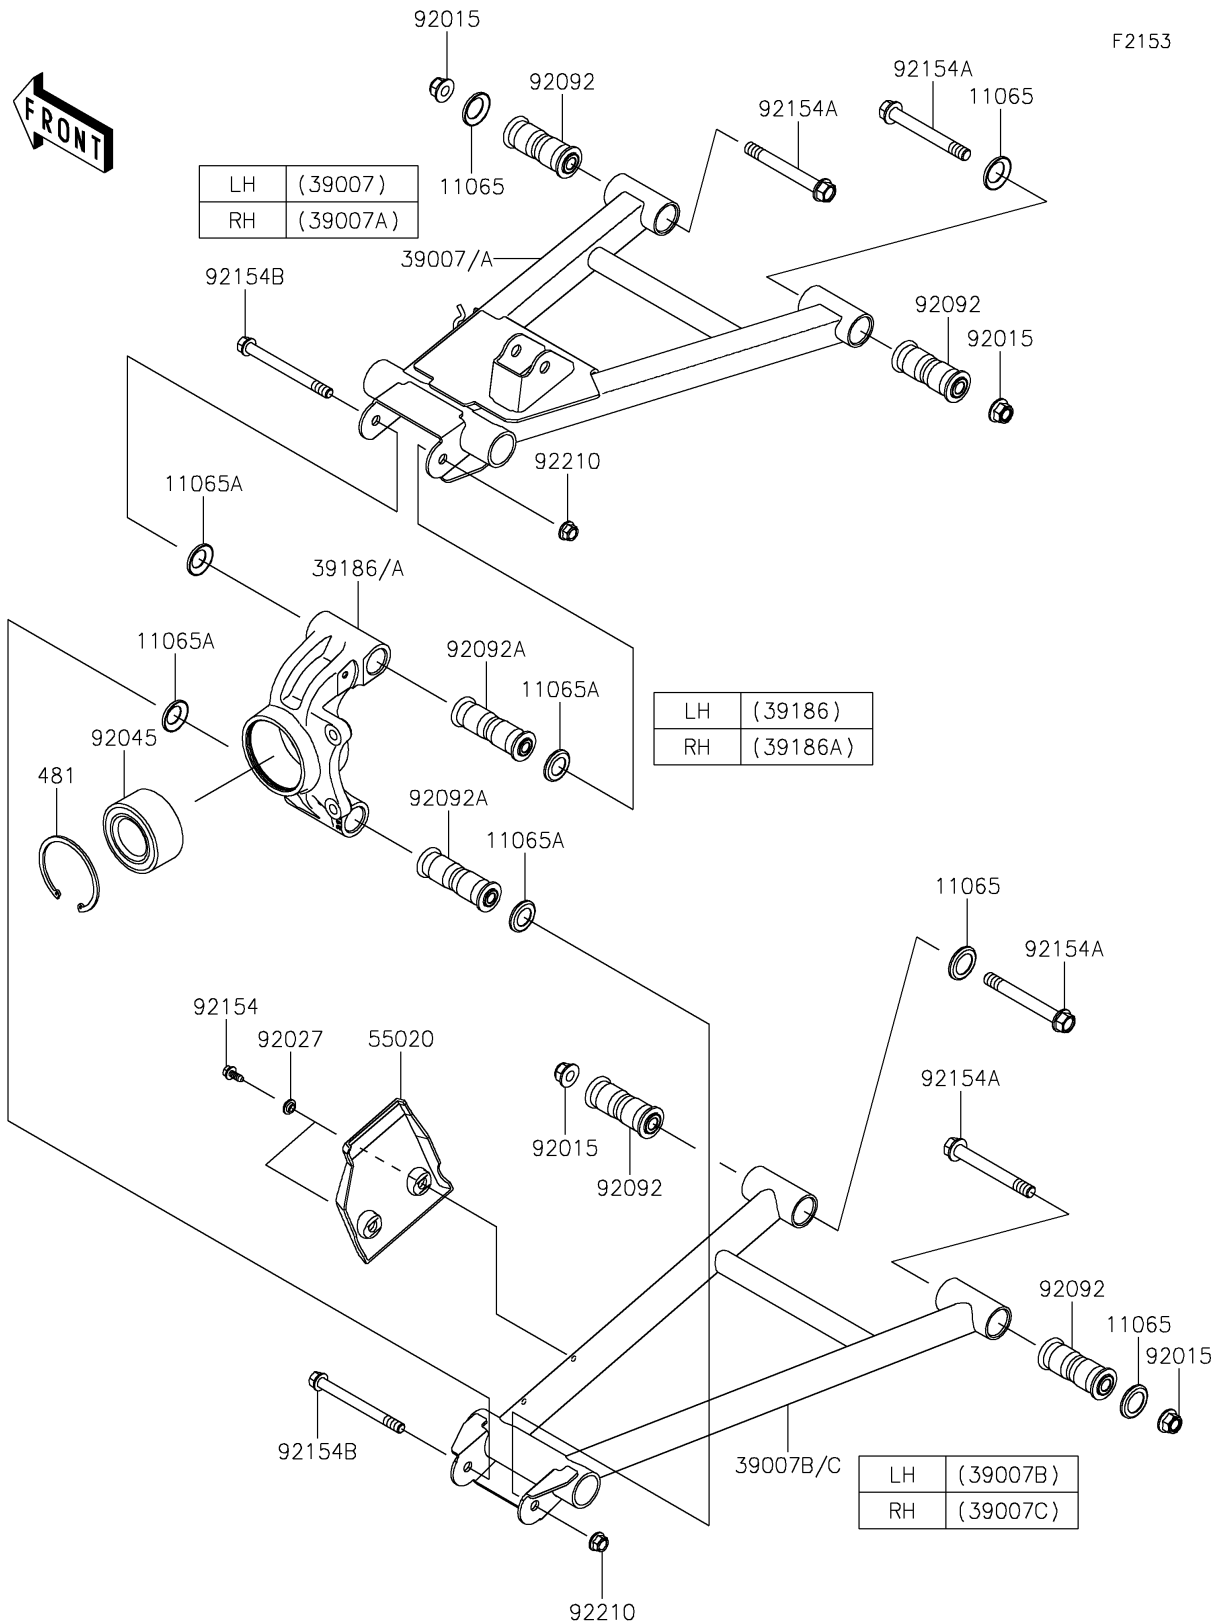

2018 MULE PRO-DXT™ DIESEL

PARTS DIAGRAM

Rear Suspension

2018 MULE PRO-DXT™ DIESEL

PARTS LIST

Rear Suspension

ITEM NAME	PART NUMBER	QUANTITY
-----------	-------------	----------
